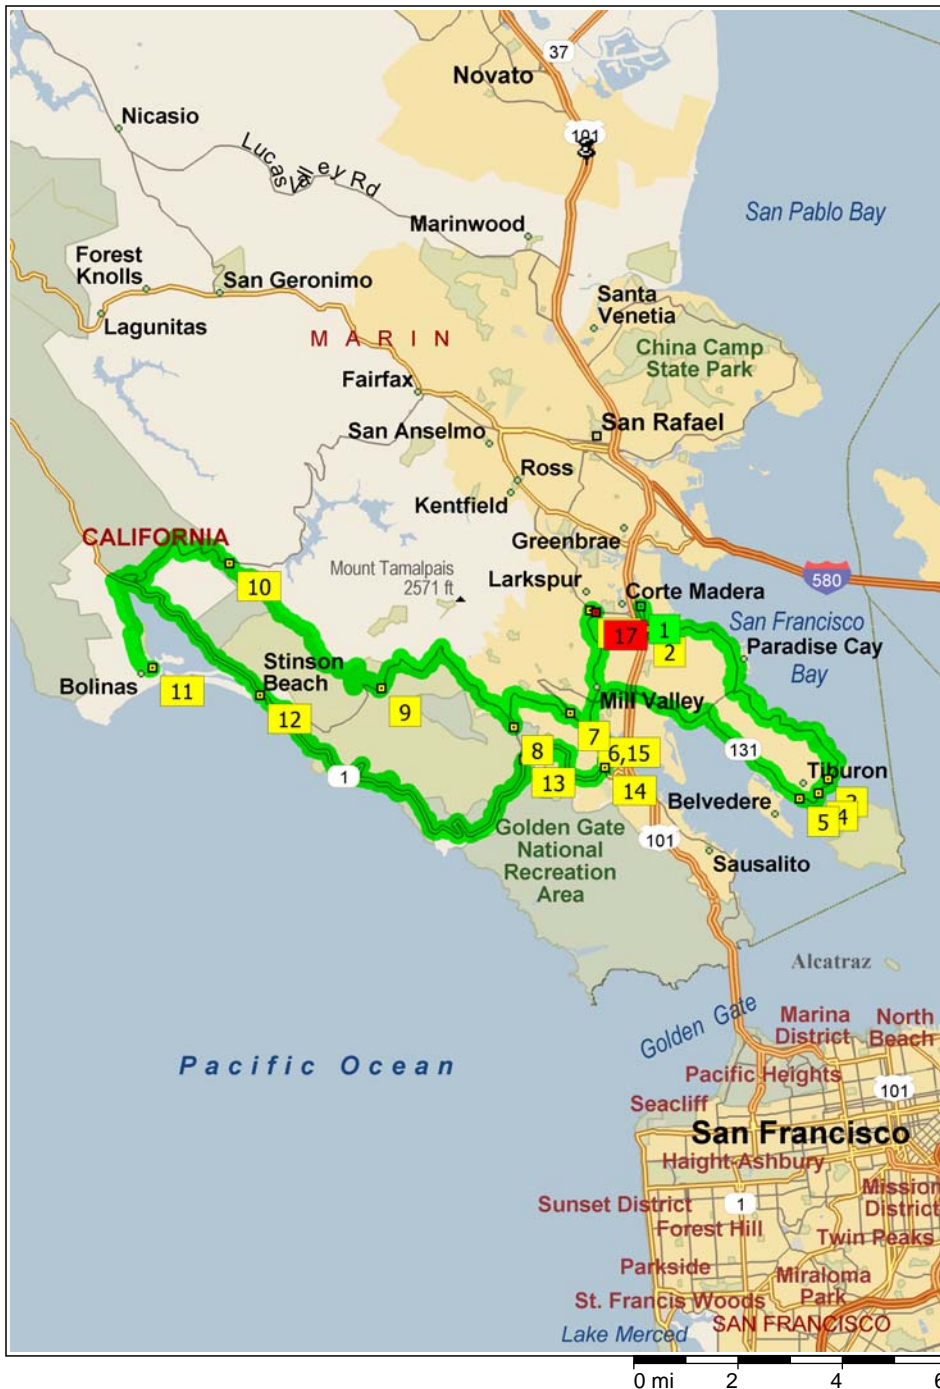

Corte Madera - Stinson Beach

55.8 miles; 4 hours, 26 minutes

4:30 PM	0.0 mi	1	Depart 1400 Redwood Hwy, Corte Madera, CA 94925 on San Clemente Dr (East) for 0.5 mi
4:31 PM	0.5 mi	2	At San Clemente Dr & Paradise Dr, Corte Madera, CA 94925, bear LEFT (South) onto Paradise Dr for 7.5 mi
4:49 PM	8.0 mi	3	At Paradise Dr & Mar East St, Belvedere-Tiburon, CA 94920, stay on Paradise Dr (South) for 0.4 mi
4:50 PM	8.4 mi	4	At Paradise Dr & Mar East St, Belvedere-Tiburon, CA 94920, stay on Paradise Dr (South-West) for 0.5 mi
4:52 PM	9.0 mi		Turn LEFT (South) onto Main St for 10 yds
4:52 PM	9.0 mi	5	Arrive 5 Main St, Belvedere-Tiburon, CA 94920
6:22 PM	9.0 mi		Depart 5 Main St, Belvedere-Tiburon, CA 94920 on Main St (North) for 10 yds
6:23 PM	9.0 mi		Turn LEFT (West) onto SR-131 [Tiburon Blvd] for 4.3 mi
6:33 PM	13.3 mi		Keep STRAIGHT onto SR-131 [E Blithedale Ave] for 87 yds
6:34 PM	13.4 mi		Road name changes to E Blithedale Ave for 0.8 mi
6:36 PM	14.1 mi		Turn LEFT (South) onto Camino Alto for 0.5 mi
6:37 PM	14.7 mi	6	At Camino Alto & Miller Ave, Mill Valley, CA 94941, turn RIGHT (North-West) onto Miller Ave for 0.5 mi
6:39 PM	15.2 mi		Turn LEFT (South-West) onto Local road(s) for 10 yds
6:39 PM	15.2 mi	7	At Miller Ave & Montford Ave, Mill Valley, CA 94941, road name changes to Montford Ave for 0.1 mi
6:39 PM	15.3 mi		Turn RIGHT to stay on Montford Ave for 164 yds
6:40 PM	15.4 mi		Turn RIGHT (North) onto Molino Ave for 0.4 mi
6:42 PM	15.8 mi		Keep STRAIGHT onto Edgewood Ave for 0.7 mi
6:44 PM	16.5 mi		Turn LEFT (South) onto Sequoia Valley Rd for 0.7 mi
6:46 PM	17.3 mi	8	At Sequoia Valley Rd & Panoramic Hwy, Mill Valley, CA 94941, turn RIGHT (West) onto Panoramic Hwy for 4.5 mi
6:55 PM	21.8 mi	9	At Pan Toll Rd & Panoramic Hwy, Stinson Beach, CA 94970, turn RIGHT (West) onto Pan Toll Rd for 1.4 mi
6:58 PM	23.2 mi		Turn LEFT (West) onto W Ridgecrest Blvd for 3.8 mi
7:05 PM	27.0 mi	10	At W Ridgecrest Blvd & Fairfax Bolinas Rd, Stinson Beach, CA 94970, road name changes to Fairfax Bolinas Rd for 4.4 mi