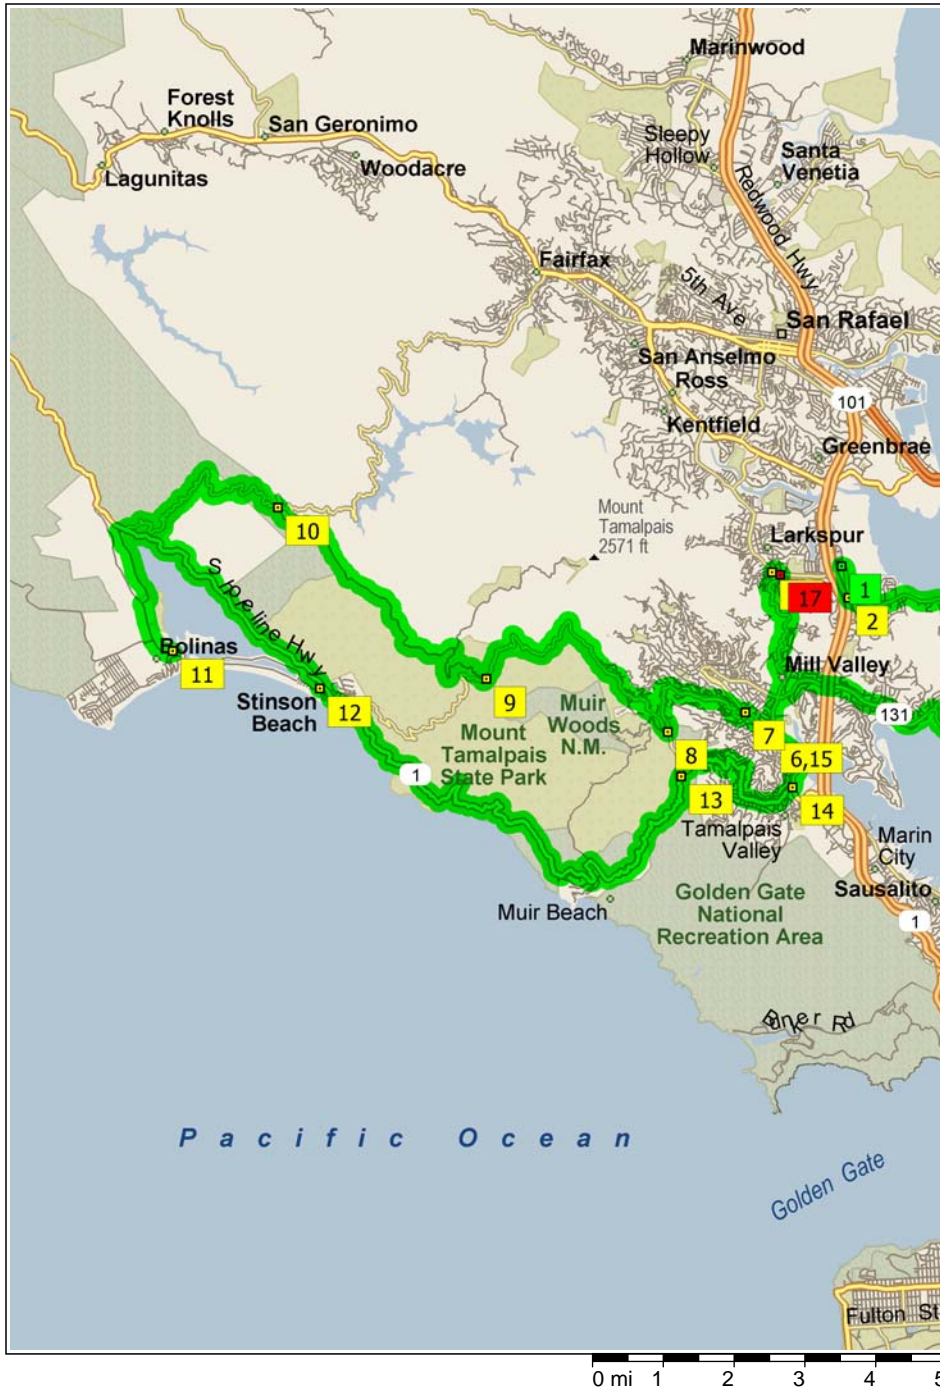

Corte Madera - Stinson Beach

55.8 miles; 4 hours, 26 minutes

4:30 PM	0.0 mi	1	Depart 1400 Redwood Hwy, Corte Madera, CA 94925 on San Clemente Dr (East) for 0.5 mi
4:31 PM	0.5 mi	2	At San Clemente Dr & Paradise Dr, Corte Madera, CA 94925, bear LEFT (South) onto Paradise Dr for 7.5 mi
4:49 PM	8.0 mi	3	At Paradise Dr & Mar East St, Belvedere-Tiburon, CA 94920, stay on Paradise Dr (South) for 0.4 mi
4:50 PM	8.4 mi	4	At Paradise Dr & Mar East St, Belvedere-Tiburon, CA 94920, stay on Paradise Dr (South-West) for 0.5 mi
4:52 PM	9.0 mi		Turn LEFT (South) onto Main St for 10 yds
4:52 PM	9.0 mi	5	Arrive 5 Main St, Belvedere-Tiburon, CA 94920
6:22 PM	9.0 mi		Depart 5 Main St, Belvedere-Tiburon, CA 94920 on Main St (North) for 10 yds
6:23 PM	9.0 mi		Turn LEFT (West) onto SR-131 [Tiburon Blvd] for 4.3 mi
6:33 PM	13.3 mi		Keep STRAIGHT onto SR-131 [E Blithedale Ave] for 87 yds
6:34 PM	13.4 mi		Road name changes to E Blithedale Ave for 0.8 mi
6:36 PM	14.1 mi		Turn LEFT (South) onto Camino Alto for 0.5 mi
6:37 PM	14.7 mi	6	At Camino Alto & Miller Ave, Mill Valley, CA 94941, turn RIGHT (North-West) onto Miller Ave for 0.5 mi
6:39 PM	15.2 mi		Turn LEFT (South-West) onto Local road(s) for 10 yds
6:39 PM	15.2 mi	7	At Miller Ave & Montford Ave, Mill Valley, CA 94941, road name changes to Montford Ave for 0.1 mi
6:39 PM	15.3 mi		Turn RIGHT to stay on Montford Ave for 164 yds
6:40 PM	15.4 mi		Turn RIGHT (North) onto Molino Ave for 0.4 mi
6:42 PM	15.8 mi		Keep STRAIGHT onto Edgewood Ave for 0.7 mi
6:44 PM	16.5 mi		Turn LEFT (South) onto Sequoia Valley Rd for 0.7 mi
6:46 PM	17.3 mi	8	At Sequoia Valley Rd & Panoramic Hwy, Mill Valley, CA 94941, turn RIGHT (West) onto Panoramic Hwy for 4.5 mi
6:55 PM	21.8 mi	9	At Pan Toll Rd & Panoramic Hwy, Stinson Beach, CA 94970, turn RIGHT (West) onto Pan Toll Rd for 1.4 mi
6:58 PM	23.2 mi		Turn LEFT (West) onto W Ridgecrest Blvd for 3.8 mi
7:05 PM	27.0 mi	10	At W Ridgecrest Blvd & Fairfax Bolinas Rd, Stinson Beach, CA 94970, road name changes to Fairfax Bolinas Rd for 4.4 mi