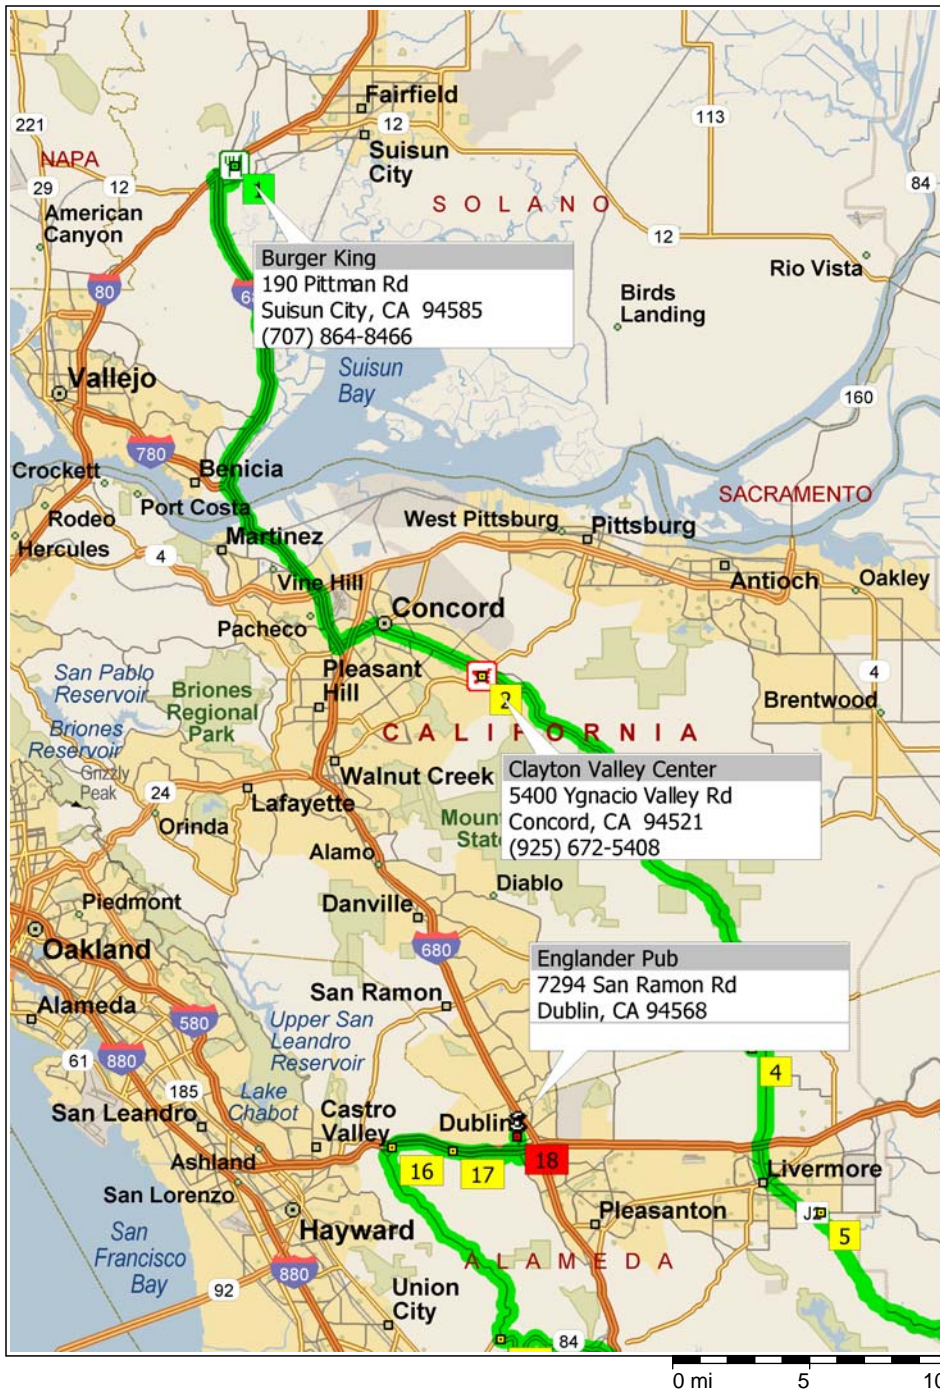

East Bay Run

169.9 miles; 5 hours, 53 minutes

8:00 AM	0.0 mi	1 Depart Burger King [190 Pittman Rd, Suisun City, CA 94585, (707) 864-8466] on Pittman Rd (South) for 0.7 mi
8:01 AM	0.7 mi	Turn RIGHT (West) onto (W) Cordelia Rd for 0.6 mi
8:03 AM	1.3 mi	Turn RIGHT (North) onto Lopes Rd for 0.3 mi
8:04 AM	1.5 mi	Turn LEFT (West) onto Ramp for 0.2 mi towards I-680 / Benicia / Sacramento
8:04 AM	1.8 mi	Take Ramp (RIGHT) onto I-680 for 19.6 mi towards I-680 / Benicia / Martinez
8:23 AM	21.4 mi	Turn RIGHT onto Ramp for 0.3 mi towards Willow Pass Rd / Taylor Blvd
8:24 AM	21.7 mi	Turn LEFT (North-East) onto Willow Pass Rd for 1.6 mi
8:26 AM	23.3 mi	Turn RIGHT (South) onto Colfax St for 0.1 mi
8:27 AM	23.4 mi	Bear LEFT (East) onto Clayton Rd for 4.3 mi
8:33 AM	27.7 mi	Turn RIGHT (South-West) onto Ygnacio Valley Rd for 0.2 mi
8:34 AM	28.0 mi	Turn LEFT (South-East) onto Park Highlands Blvd, then immediately turn LEFT (North-East) onto Ygnacio Valley Rd for 98 yds
8:35 AM	28.0 mi	2 Arrive Clayton Valley Center [5400 Ygnacio Valley Rd, Concord, CA 94521, (925) 672-5408]
9:00 AM	28.0 mi	Depart Clayton Valley Center [5400 Ygnacio Valley Rd, Concord, CA 94521, (925) 672-5408] on Ygnacio Valley Rd (North-East) for 0.2 mi
9:00 AM	28.2 mi	Turn RIGHT (East) onto Clayton Rd for 2.5 mi
9:04 AM	30.7 mi	Road name changes to Local road(s) for 21 yds
9:04 AM	30.8 mi	Bear RIGHT (South) onto Marsh Creek Rd for 3.4 mi
9:08 AM	34.2 mi	3 At Marsh Creek Rd & Morgan Territory Rd, Clayton, CA 94517, bear RIGHT (South) onto Morgan Territory Rd for 14.7 mi
9:33 AM	48.9 mi	4 At Morgan Territory Rd & Manning Rd, Livermore, CA 94550, turn LEFT (East) onto Manning Rd for 0.5 mi
9:34 AM	49.4 mi	Turn RIGHT (South) onto N Livermore Ave for 4.3 mi
9:42 AM	53.7 mi	Keep STRAIGHT onto CR-J2 [N Livermore Ave] for 0.7 mi