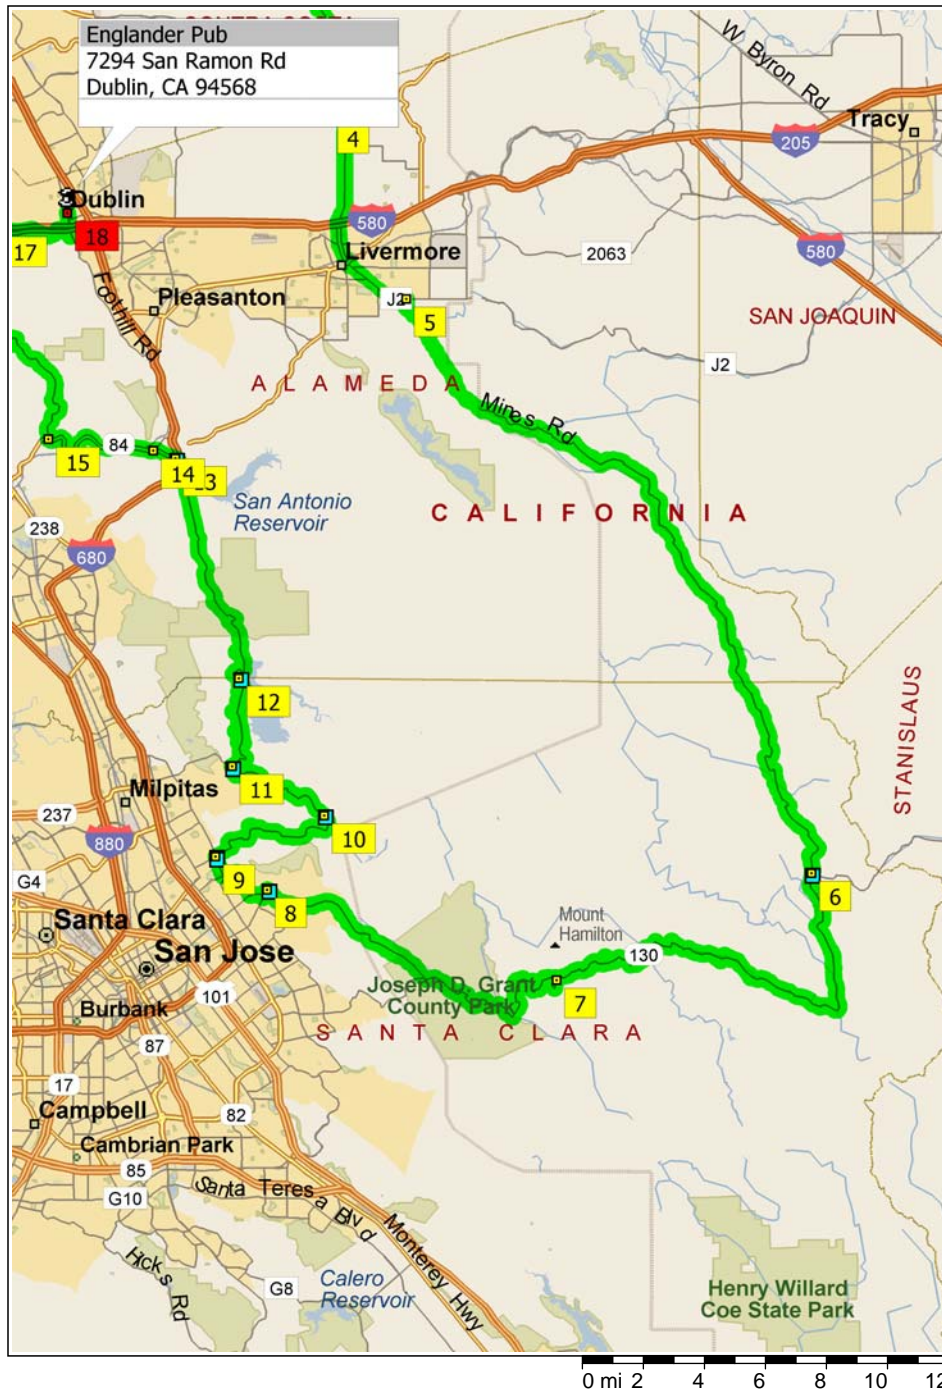

9:43 AM	54.3 mi	Keep STRAIGHT onto CR-J2 [S Livermore Ave] for 2.2 mi
9:48 AM	56.6 mi	Keep STRAIGHT onto CR-J2 [Tesla Rd] for 0.1 mi
9:48 AM	56.7 mi	5 At Mines Rd & Tesla Rd, Livermore, CA 94550, turn RIGHT (South) onto Mines Rd for 3.5 mi
9:59 AM	60.2 mi	Turn LEFT to stay on Mines Rd for 23.7 mi
10:41 AM	83.9 mi	Keep STRAIGHT onto Beauregard Rd [Del Puerto Canyon Rd] for 1.0 mi
10:43 AM	84.9 mi	Turn RIGHT (West) onto Local road(s) for 54 yds
10:43 AM	84.9 mi	6 At SAN ANTONIO VALLEY RD & Mines Rd, return East on Local road(s) for 54 yds
10:43 AM	85.0 mi	Turn RIGHT (South) onto Beauregard Rd [Del Puerto Canyon Rd] for 10 yds
10:44 AM	85.0 mi	Keep STRAIGHT onto SR-130 [San Antonio Valley Rd] for 4.9 mi
10:52 AM	89.9 mi	Keep STRAIGHT onto SR-130 [San Antonio Rd] for 11.9 mi
11:13 AM	101.8 mi	Turn RIGHT (North-West) onto SR-130 [Mt Hamilton Rd] for 1.7 mi
11:16 AM	103.5 mi	Turn LEFT (South) onto Local road(s) for 120 yds
11:16 AM	103.6 mi	7 Arrive Lick Observatory (University O)
11:46 AM	103.6 mi	Depart Lick Observatory (University O on Local road(s) (North) for 120 yds
11:47 AM	103.7 mi	Turn LEFT (West) onto SR-130 [Mt Hamilton Rd] for 18.1 mi
12:19 PM	121.7 mi	8 At ALUM ROCK AVE & Mt Hamilton Rd, stay on SR-130 [Alum Rock Ave] (South) for 0.3 mi
12:21 PM	122.1 mi	Turn RIGHT (North) onto McKee Rd for 0.5 mi
12:22 PM	122.6 mi	Turn RIGHT (North) onto Toyon Ave for 0.9 mi
12:25 PM	123.5 mi	Turn LEFT (West) onto Penitencia Creek Rd for 0.5 mi
12:27 PM	123.9 mi	Turn RIGHT (North) onto Piedmont Rd for 0.7 mi
12:28 PM	124.6 mi	9 At SIERRA RD & Piedmont Rd, turn RIGHT (East) onto Sierra Rd for 0.6 mi
12:29 PM	125.2 mi	Turn LEFT to stay on Sierra Rd for 5.1 mi