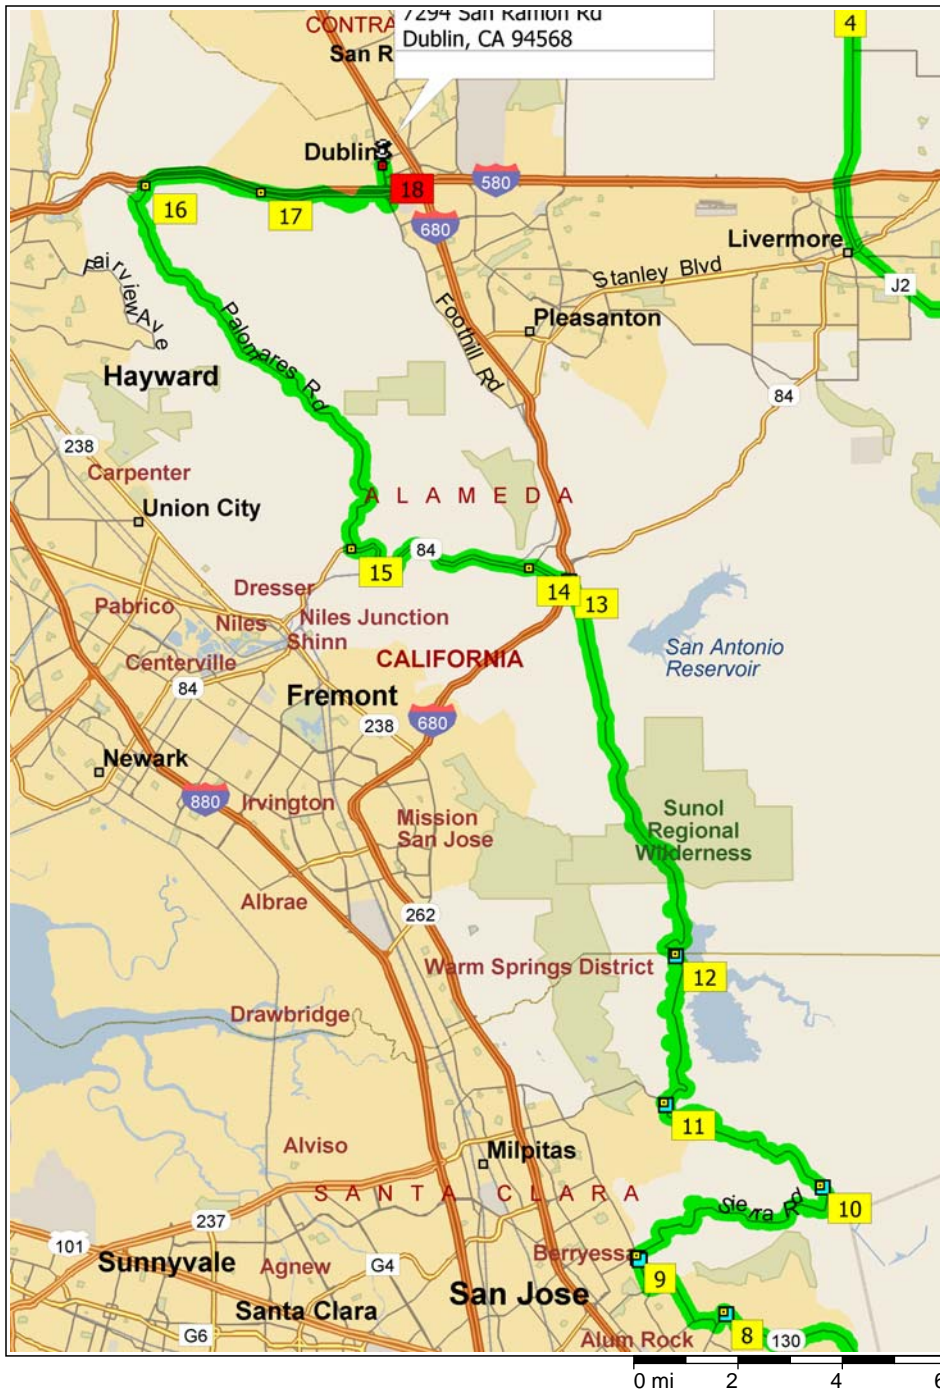

12:38 PM	130.3 mi	10	At FELTER RD & Sierra Rd, bear LEFT (West) onto Felter Rd for 4.2 mi
12:45 PM	134.5 mi	11	At CALAVERAS RD & Felter Rd, turn RIGHT (East) onto Calaveras Rd for 4.9 mi
12:53 PM	139.4 mi	12	At CALAVERAS RD (Alameda County line), stay on Calaveras Rd (North) for 9.2 mi
1:09 PM	148.6 mi		Road name changes to SR-84 [Calaveras Rd] for 0.1 mi
1:10 PM	148.7 mi	13	At PALOMA WAY & Calaveras Rd (at I680), keep STRAIGHT to stay on SR-84 [Paloma Way] for 0.8 mi
1:11 PM	149.5 mi	14	At Niles Canyon Rd & Main St, Sunol, CA 94586, stay on SR-84 [Niles Canyon Rd] (West) for 4.3 mi
1:16 PM	153.8 mi	15	At Palomares Rd & Niles Canyon Rd, Castro Valley, CA 94552, turn RIGHT (North-East) onto Palomares Rd for 9.7 mi
1:33 PM	163.6 mi		Turn RIGHT (East) onto Paloverde Rd for 0.4 mi
1:34 PM	164.0 mi	16	At Dublin Canyon Rd & Paloverde Rd, Castro Valley, CA 94552, turn RIGHT (East) onto Dublin Canyon Rd for 2.4 mi
1:41 PM	166.4 mi	17	At Dublin Canyon Rd & Schaefer Ranch Rd, Castro Valley, CA 94552, stay on Dublin Canyon Rd (East) for 2.8 mi
1:50 PM	169.1 mi		Road name changes to Local road(s) for 21 yds
1:50 PM	169.1 mi		Turn LEFT (North) onto Foothill Rd for 0.2 mi
1:51 PM	169.3 mi		Road name changes to San Ramon Rd [Foothill Rd] for 153 yds
1:51 PM	169.4 mi		Keep STRAIGHT onto San Ramon Rd for 0.5 mi
1:53 PM	169.9 mi		Turn LEFT (West) onto Amador Valley Blvd for 21 yds
1:53 PM	169.9 mi	18	Arrive 7294 San Ramon Rd, Dublin, CA 94568