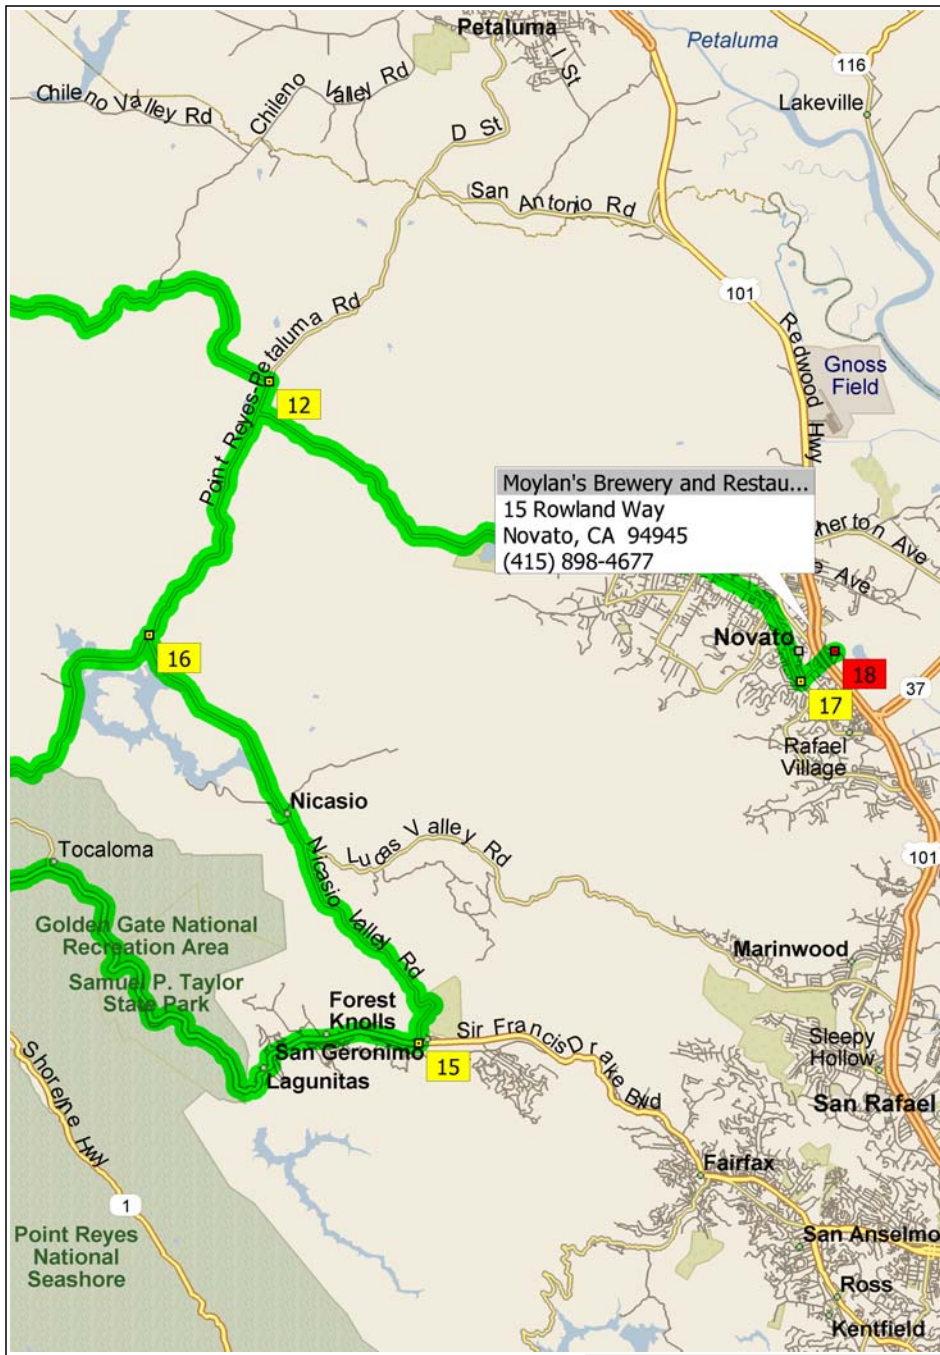

- 4:24 PM 123.2 mi 15 At Nicasio Valley Rd & Sir Francis Drake Blvd, San Geronimo, CA 94963, turn LEFT (North) onto Nicasio Valley Rd for 4.3 mi
- 4:31 PM 127.5 mi Turn LEFT to stay on Nicasio Valley Rd for 3.4 mi
- 4:37 PM 130.9 mi 16 At Nicasio Valley Rd & Point Reyes-Petaluma Rd, Nicasio, CA 94946, bear RIGHT (North-East) onto Point Reyes-Petaluma Rd for 3.8 mi
- 4:44 PM 134.7 mi Turn RIGHT (East) onto (S) Novato Blvd for 9.7 mi
- 5:03 PM 144.4 mi 17 At S Novato Blvd & Rowland Blvd, Novato, CA 94947, turn LEFT (North-East) onto Rowland Blvd for 0.6 mi
- 5:05 PM 145.0 mi Turn LEFT (North) onto Rowland Way for 32 yds
- 5:05 PM 145.0 mi 18 Arrive 15 Rowland Way, Novato, CA 94945