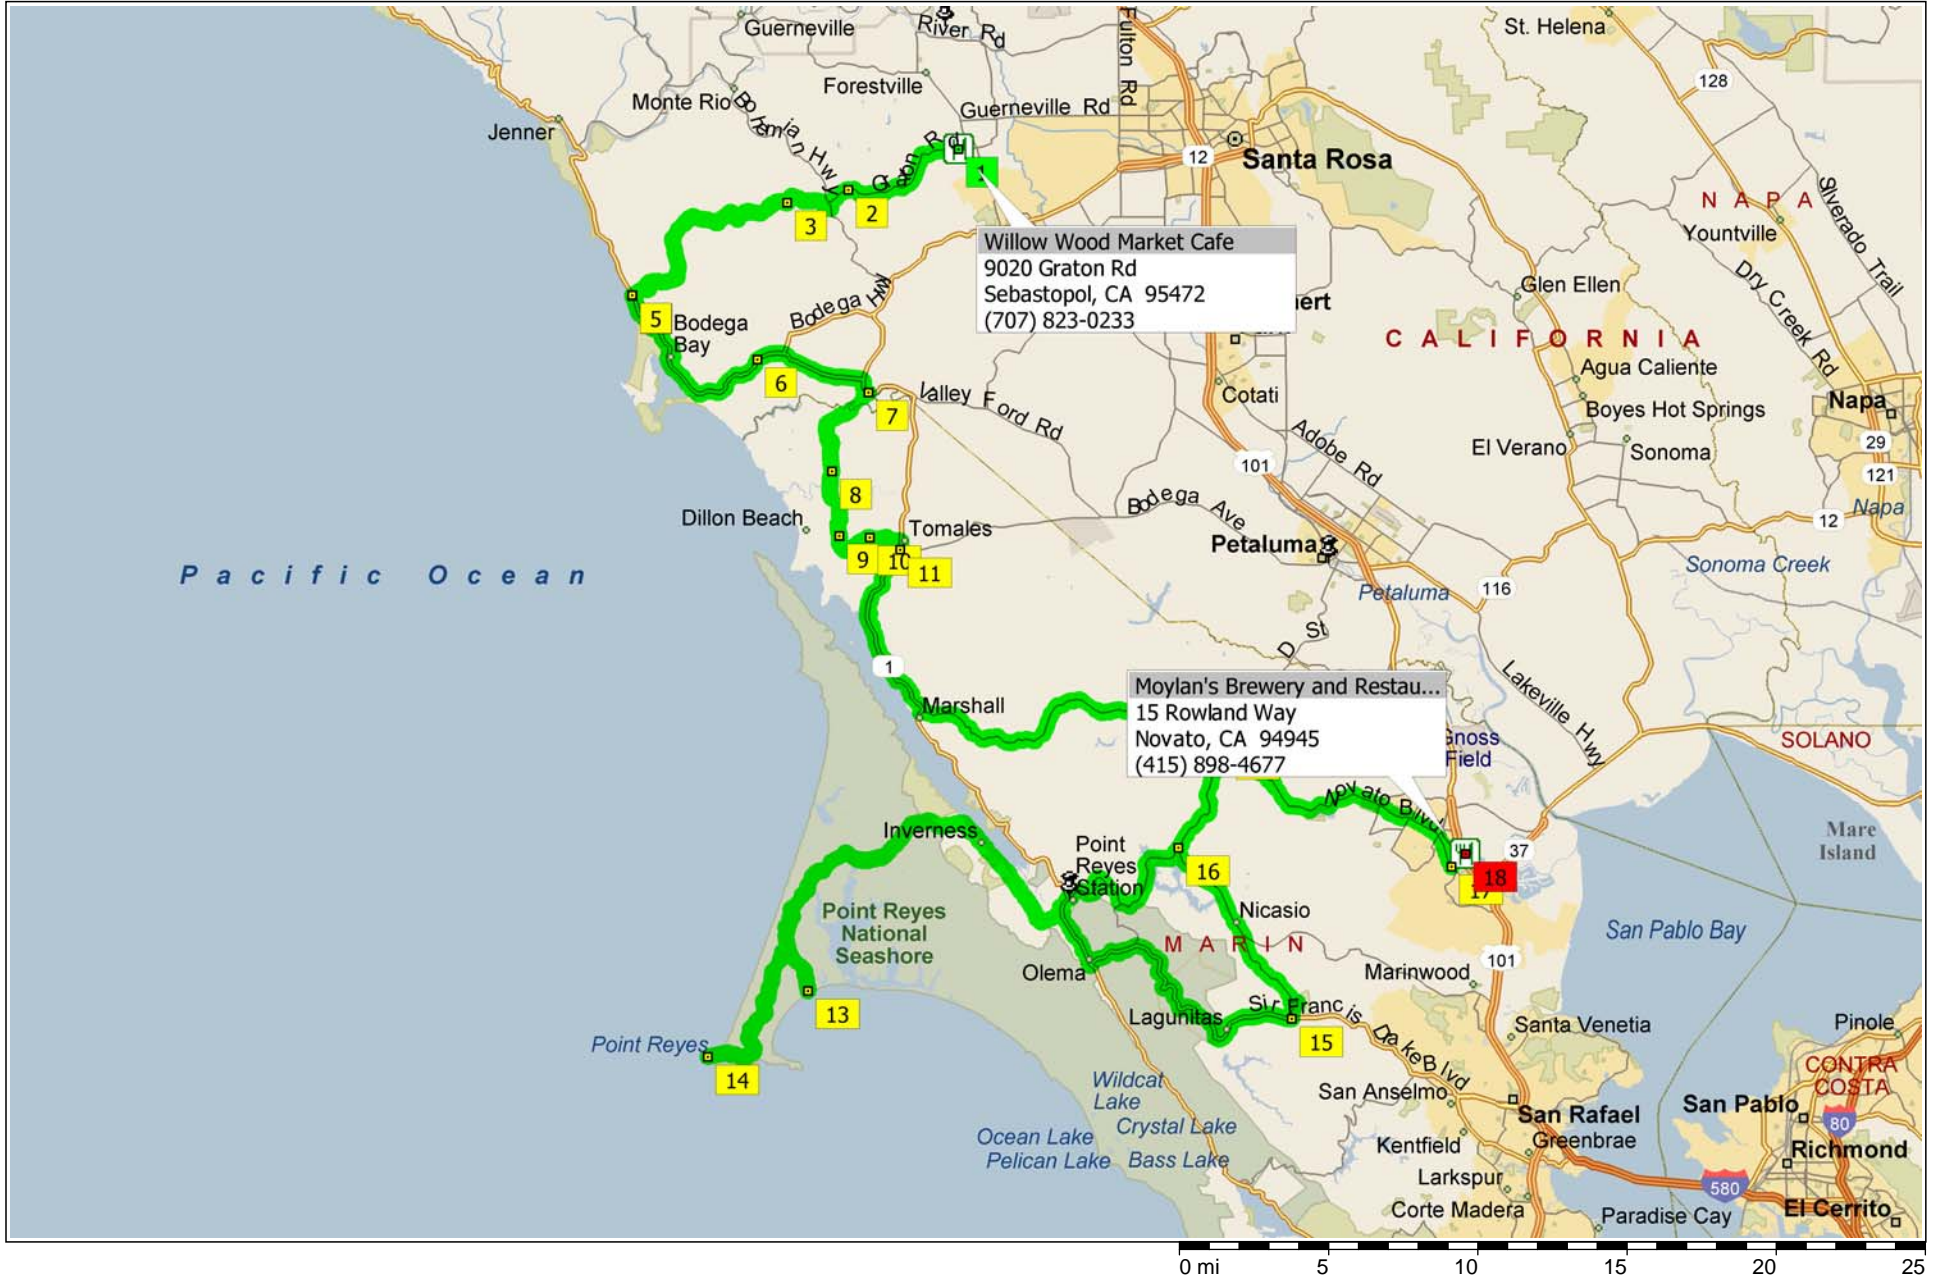

# Graton-Point Reyes

145.0 miles; 7 hours, 50 minutes

9:15 AM	0.0 mi	<b>1</b> Depart Graton on Graton Rd (West) for 1.3 mi
9:17 AM	1.3 mi	Turn LEFT to stay on Graton Rd for 3.4 mi
9:23 AM	4.7 mi	<b>2</b> At Graton Rd, Sebastopol, CA 95472, stay on Graton Rd (West) for 0.8 mi
9:24 AM	5.5 mi	Turn LEFT (South) onto Bohemian Hwy for 0.2 mi
9:25 AM	5.8 mi	Turn RIGHT (West) onto Coleman Valley Rd for 1.8 mi
9:29 AM	7.5 mi	<b>3</b> At Coleman Valley Rd & Joy Rd, Occidental, CA 95465, turn RIGHT to stay on Coleman Valley Rd for 8.3 mi
9:45 AM	15.8 mi	<b>4</b> At SR-1 & Coleman Valley Rd, Bodega Bay, CA 94923, turn RIGHT (North) onto SR-1 for 43 yds
9:45 AM	15.8 mi	<b>5</b> Arrive 4415 SR-1, Bodega Bay, CA 94923
9:55 AM	15.8 mi	Depart 4415 SR-1, Bodega Bay, CA 94923 on SR-1 (South) for 7.1 mi
10:04 AM	22.9 mi	<b>6</b> At SR-1 & Bay Hill Rd, Bodega Bay, CA 94923, stay on SR-1 (North-East) for 4.3 mi
10:09 AM	27.2 mi	<b>7</b> Arrive Valley Ford Service [14450 Valley Ford Rd, Valley Ford, CA 94972, (707) 876-3270]
10:24 AM	27.2 mi	Depart Valley Ford Service [14450 Valley Ford Rd, Valley Ford, CA 94972, (707) 876-3270] on SR-1 [Valley Ford Rd] (West) for 109 yds
10:25 AM	27.3 mi	Bear LEFT (West) onto Valley Ford Estero Rd for 0.9 mi
10:27 AM	28.2 mi	Road name changes to Valley Ford Franklin School Rd for 2.7 mi
10:32 AM	30.8 mi	<b>8</b> At Valley Ford Franklin School Rd & Whitaker Bluff Rd, Tomales, CA 94971, stay on Valley Ford Franklin School Rd (South) for 2.3 mi
10:37 AM	33.2 mi	<b>9</b> At 27202 Valley Ford Franklin School Rd, Tomales, CA 94971, road name changes to Dillon Beach Rd for 1.5 mi
10:40 AM	34.7 mi	<b>10</b> At 336 Dillon Beach Rd, Tomales, CA 94971, stay on Dillon Beach Rd (East) for 1.1 mi
10:43 AM	35.8 mi	Turn RIGHT (South) onto SR-1 [Shoreline Hwy] for 0.3 mi
10:43 AM	36.1 mi	<b>11</b> Arrive SR-1 & Tomales-Petaluma Rd, Tomales, CA 94971