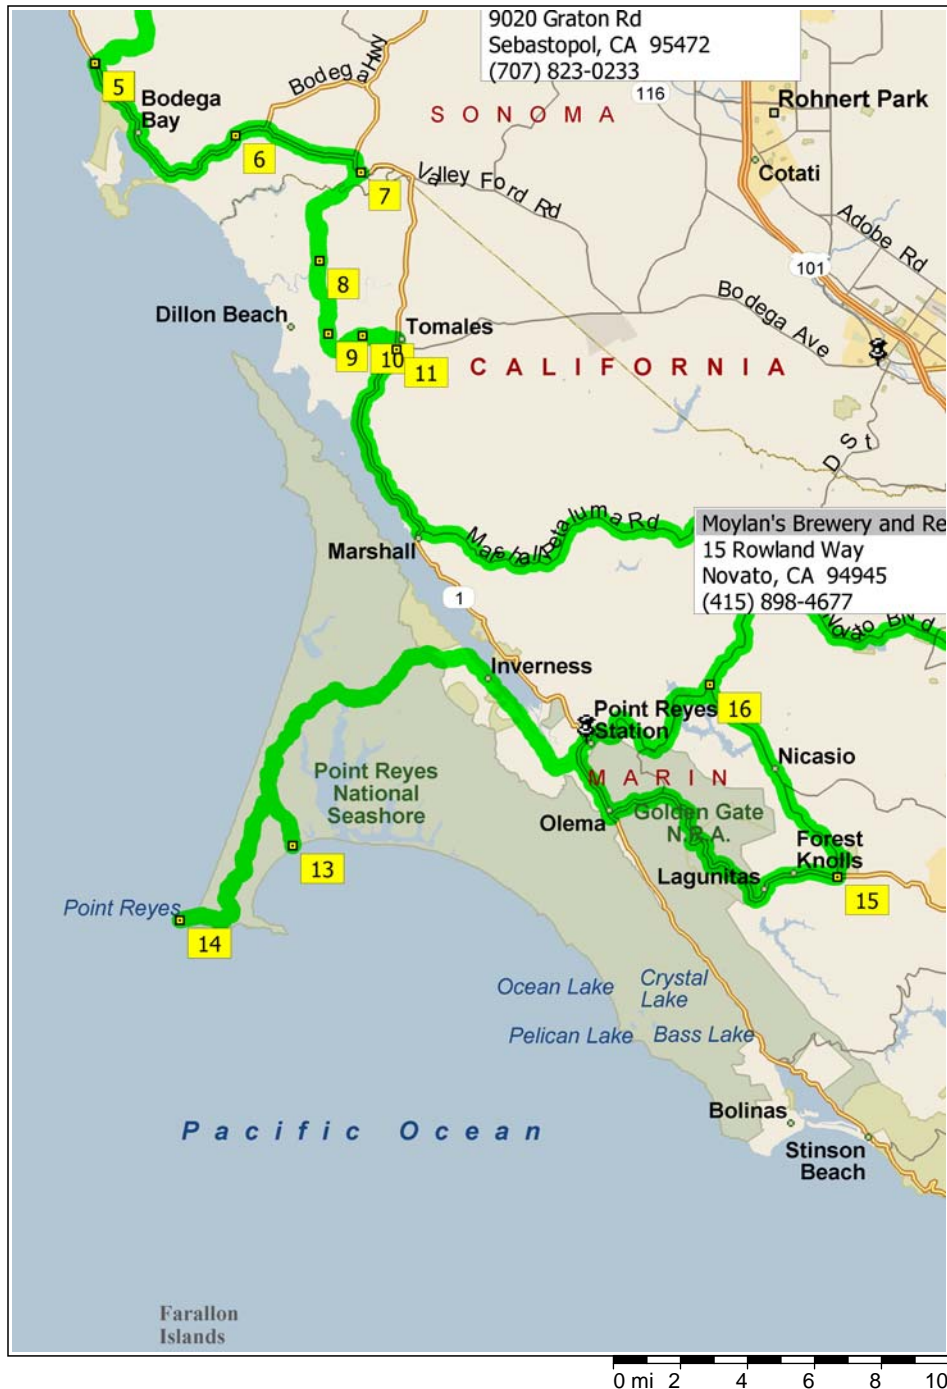

# Graton-Point Reyes

145.0 miles; 7 hours, 50 minutes

9:15 AM	0.0 mi	<b>1</b> Depart Graton on Graton Rd (West) for 1.3 mi
9:17 AM	1.3 mi	Turn LEFT to stay on Graton Rd for 3.4 mi
9:23 AM	4.7 mi	<b>2</b> At Graton Rd, Sebastopol, CA 95472, stay on Graton Rd (West) for 0.8 mi
9:24 AM	5.5 mi	Turn LEFT (South) onto Bohemian Hwy for 0.2 mi
9:25 AM	5.8 mi	Turn RIGHT (West) onto Coleman Valley Rd for 1.8 mi
9:29 AM	7.5 mi	<b>3</b> At Coleman Valley Rd & Joy Rd, Occidental, CA 95465, turn RIGHT to stay on Coleman Valley Rd for 8.3 mi
9:45 AM	15.8 mi	<b>4</b> At SR-1 & Coleman Valley Rd, Bodega Bay, CA 94923, turn RIGHT (North) onto SR-1 for 43 yds
9:45 AM	15.8 mi	<b>5</b> Arrive 4415 SR-1, Bodega Bay, CA 94923
9:55 AM	15.8 mi	Depart 4415 SR-1, Bodega Bay, CA 94923 on SR-1 (South) for 7.1 mi
10:04 AM	22.9 mi	<b>6</b> At SR-1 & Bay Hill Rd, Bodega Bay, CA 94923, stay on SR-1 (North-East) for 4.3 mi
10:09 AM	27.2 mi	<b>7</b> Arrive Valley Ford Service [14450 Valley Ford Rd, Valley Ford, CA 94972, (707) 876-3270]
10:24 AM	27.2 mi	Depart Valley Ford Service [14450 Valley Ford Rd, Valley Ford, CA 94972, (707) 876-3270] on SR-1 [Valley Ford Rd] (West) for 109 yds
10:25 AM	27.3 mi	Bear LEFT (West) onto Valley Ford Estero Rd for 0.9 mi
10:27 AM	28.2 mi	Road name changes to Valley Ford Franklin School Rd for 2.7 mi
10:32 AM	30.8 mi	<b>8</b> At Valley Ford Franklin School Rd & Whitaker Bluff Rd, Tomales, CA 94971, stay on Valley Ford Franklin School Rd (South) for 2.3 mi
10:37 AM	33.2 mi	<b>9</b> At 27202 Valley Ford Franklin School Rd, Tomales, CA 94971, road name changes to Dillon Beach Rd for 1.5 mi
10:40 AM	34.7 mi	<b>10</b> At 336 Dillon Beach Rd, Tomales, CA 94971, stay on Dillon Beach Rd (East) for 1.1 mi
10:43 AM	35.8 mi	Turn RIGHT (South) onto SR-1 [Shoreline Hwy] for 0.3 mi
10:43 AM	36.1 mi	<b>11</b> Arrive SR-1 & Tomales-Petaluma Rd, Tomales, CA 94971