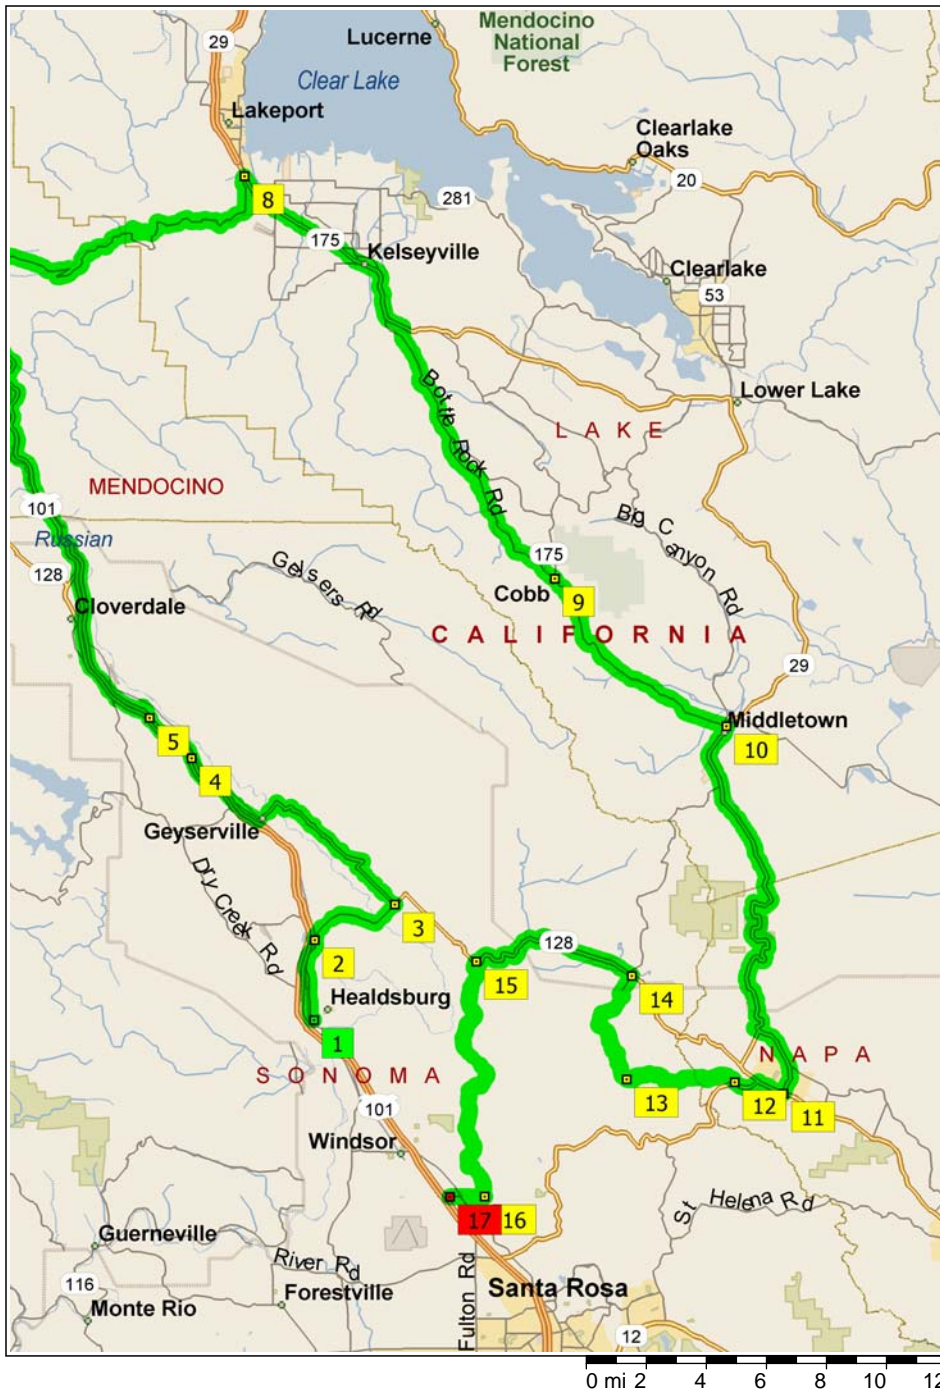

# Healdsburg - Hopland - Calistoga

125.1 miles; 5 hours, 1 minute

10:30 AM	0.0 mi	<b>1</b> Depart Healdsburg Coffee Co [312 Center St, Healdsburg, CA 95448, (707) 431-7941] on Center St (North) for 43 yds
10:30 AM	0.1 mi	Turn LEFT (West) onto Plaza St, then immediately turn RIGHT (North) onto Healdsburg Ave [Old Redwood Hwy] for 2.9 mi
10:35 AM	2.9 mi	<b>2</b> At Healdsburg Ave & Alexander Valley Rd, Healdsburg, CA 95448, keep RIGHT onto Alexander Valley Rd for 3.4 mi
10:41 AM	6.3 mi	<b>3</b> At Alexander Valley Rd & SR-128, Healdsburg, CA 95448, turn LEFT (North-West) onto SR-128 for 6.6 mi
10:49 AM	12.8 mi	Turn RIGHT (North-West) onto SR-128 [Geyserville Ave] for 0.9 mi
10:51 AM	13.7 mi	Keep STRAIGHT onto Geyserville Ave for 2.2 mi
10:55 AM	16.0 mi	<b>4</b> At Geyserville Ave & Barilani Rd, Cloverdale, CA 95425, stay on Geyserville Ave (North) for 0.5 mi
10:57 AM	16.4 mi	Road name changes to Asti Rd for 1.6 mi
11:00 AM	18.0 mi	<b>5</b> At Asti Rd & Washington School Rd, Cloverdale, CA 95425, stay on Asti Rd (North) for 0.4 mi
11:01 AM	18.4 mi	Turn LEFT (South) onto Asti Post Office Rd for 0.1 mi
11:01 AM	18.5 mi	Take Ramp (RIGHT) onto US-101 [SR-128] for 16.8 mi towards US-101 / Eureka
11:20 AM	35.3 mi	<b>6</b> At US-101 & Eastside Rd, Hopland, CA 95449, stay on US-101 [S HWY-101] (West) for 1.6 mi
11:22 AM	36.9 mi	Turn RIGHT (North) onto US-101 [Redwood Hwy] for 0.4 mi
11:22 AM	37.3 mi	<b>7</b> Arrive 13771 S HWY-101, Hopland, CA 95449
11:52 AM	37.3 mi	Depart 13771 S HWY-101, Hopland, CA 95449 on US-101 [Redwood Hwy] (South) for 0.3 mi
11:53 AM	37.5 mi	Turn LEFT (East) onto SR-175 [HWY-175] for 0.8 mi
11:55 AM	38.3 mi	Turn LEFT to stay on SR-175 [HWY-175] for 9.0 mi
12:10 PM	47.3 mi	Turn LEFT (East) onto Local road(s) for 0.2 mi
12:11 PM	47.4 mi	Turn RIGHT (North) onto Local road(s) for 1.1 mi
12:14 PM	48.6 mi	Bear LEFT (North) onto SR-175 for 4.8 mi