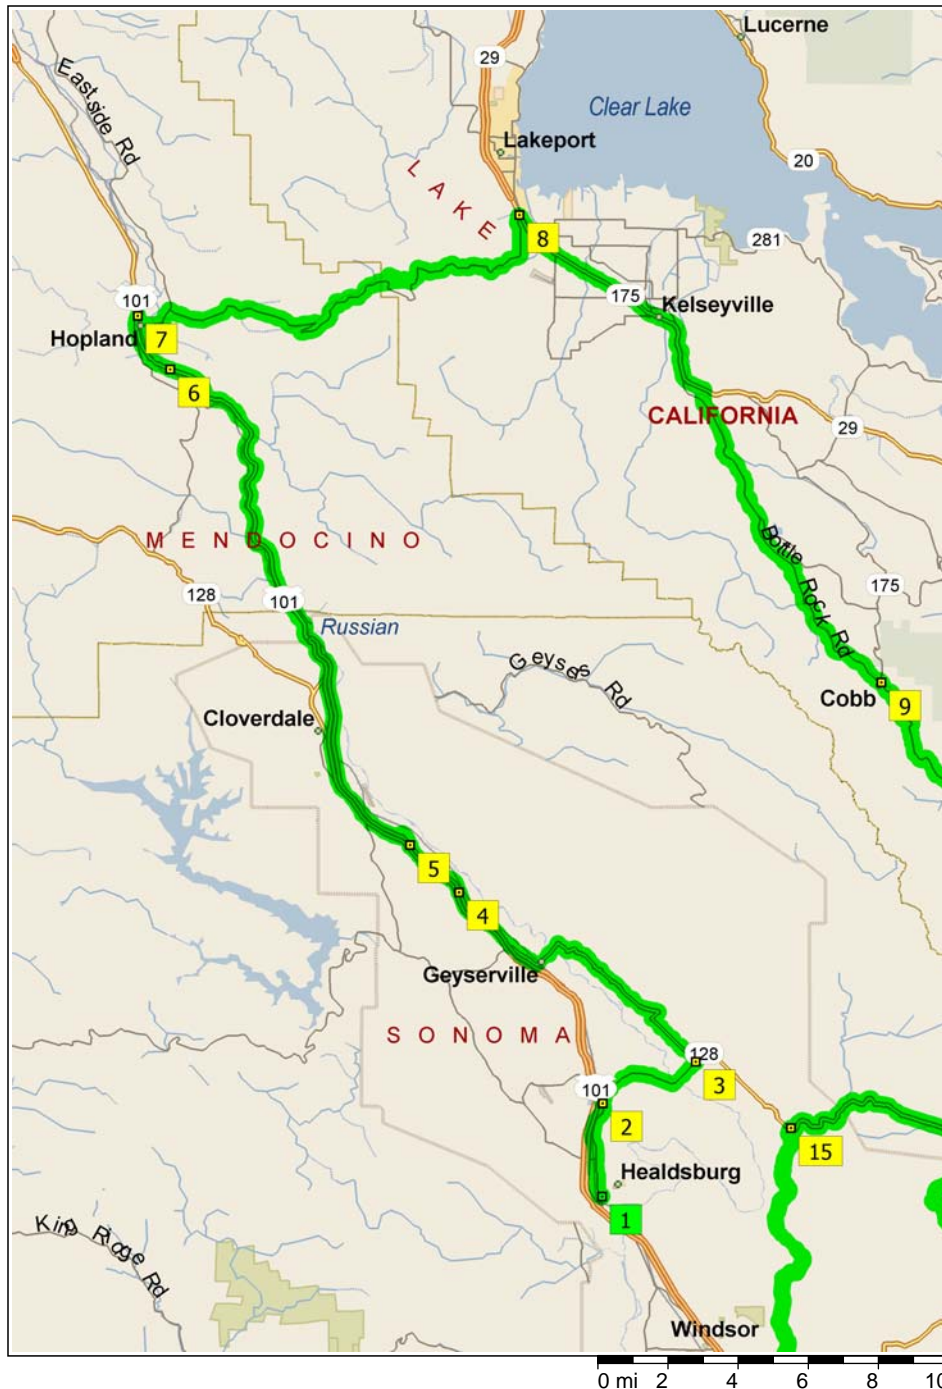

# Healdsburg - Hopland - Calistoga

125.1 miles; 5 hours, 1 minute

10:30 AM	0.0 mi	<b>1</b> Depart Healdsburg Coffee Co [312 Center St, Healdsburg, CA 95448, (707) 431-7941] on Center St (North) for 43 yds
10:30 AM	0.1 mi	Turn LEFT (West) onto Plaza St, then immediately turn RIGHT (North) onto Healdsburg Ave [Old Redwood Hwy] for 2.9 mi
10:35 AM	2.9 mi	<b>2</b> At Healdsburg Ave & Alexander Valley Rd, Healdsburg, CA 95448, keep RIGHT onto Alexander Valley Rd for 3.4 mi
10:41 AM	6.3 mi	<b>3</b> At Alexander Valley Rd & SR-128, Healdsburg, CA 95448, turn LEFT (North-West) onto SR-128 for 6.6 mi
10:49 AM	12.8 mi	Turn RIGHT (North-West) onto SR-128 [Geyserville Ave] for 0.9 mi
10:51 AM	13.7 mi	Keep STRAIGHT onto Geyserville Ave for 2.2 mi
10:55 AM	16.0 mi	<b>4</b> At Geyserville Ave & Barilani Rd, Cloverdale, CA 95425, stay on Geyserville Ave (North) for 0.5 mi
10:57 AM	16.4 mi	Road name changes to Asti Rd for 1.6 mi
11:00 AM	18.0 mi	<b>5</b> At Asti Rd & Washington School Rd, Cloverdale, CA 95425, stay on Asti Rd (North) for 0.4 mi
11:01 AM	18.4 mi	Turn LEFT (South) onto Asti Post Office Rd for 0.1 mi
11:01 AM	18.5 mi	Take Ramp (RIGHT) onto US-101 [SR-128] for 16.8 mi towards US-101 / Eureka
11:20 AM	35.3 mi	<b>6</b> At US-101 & Eastside Rd, Hopland, CA 95449, stay on US-101 [S HWY-101] (West) for 1.6 mi
11:22 AM	36.9 mi	Turn RIGHT (North) onto US-101 [Redwood Hwy] for 0.4 mi
11:22 AM	37.3 mi	<b>7</b> Arrive 13771 S HWY-101, Hopland, CA 95449
11:52 AM	37.3 mi	Depart 13771 S HWY-101, Hopland, CA 95449 on US-101 [Redwood Hwy] (South) for 0.3 mi
11:53 AM	37.5 mi	Turn LEFT (East) onto SR-175 [HWY-175] for 0.8 mi
11:55 AM	38.3 mi	Turn LEFT to stay on SR-175 [HWY-175] for 9.0 mi
12:10 PM	47.3 mi	Turn LEFT (East) onto Local road(s) for 0.2 mi
12:11 PM	47.4 mi	Turn RIGHT (North) onto Local road(s) for 1.1 mi
12:14 PM	48.6 mi	Bear LEFT (North) onto SR-175 for 4.8 mi