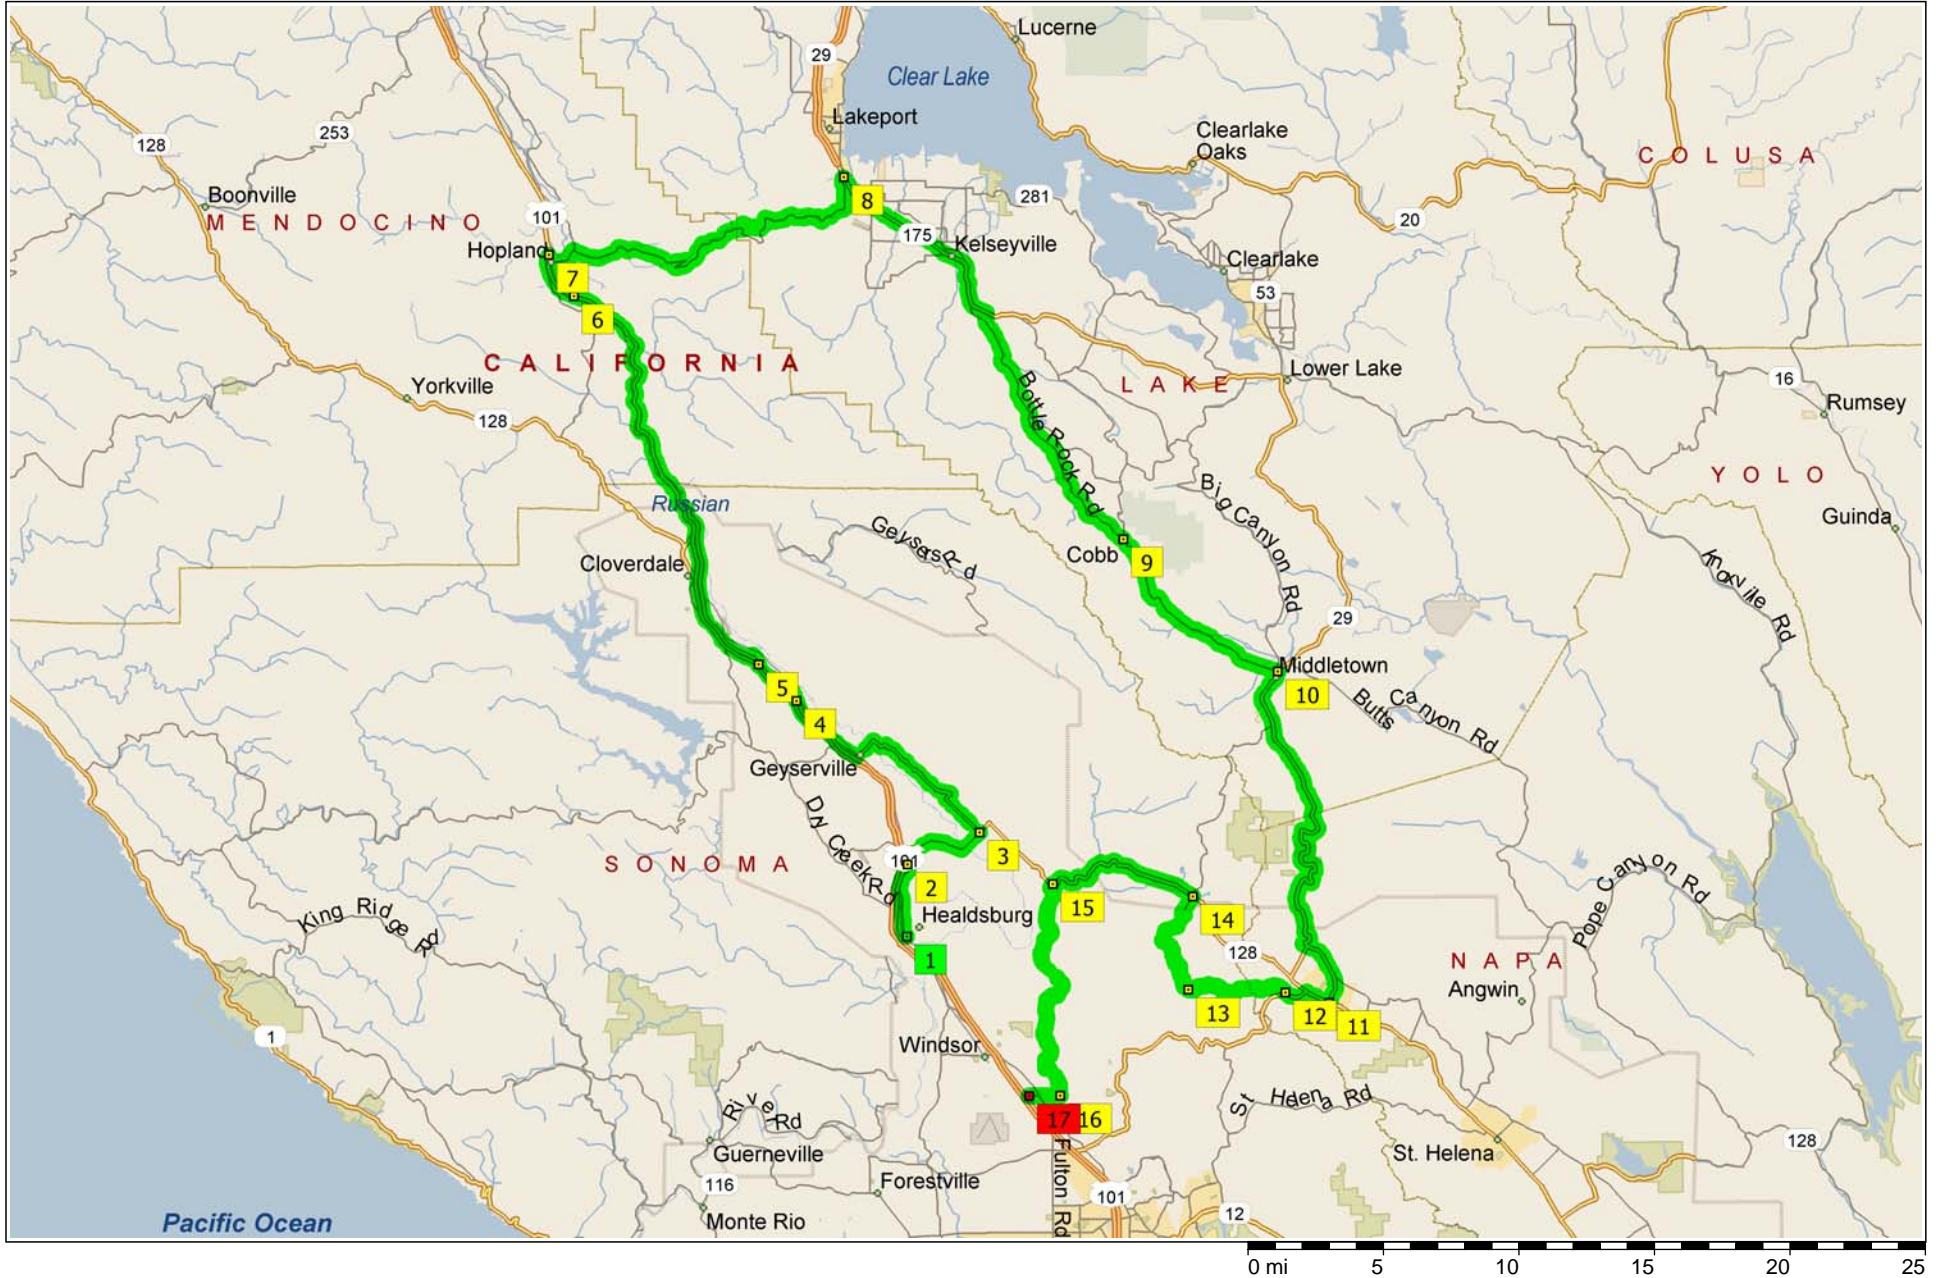

# Healdsburg - Hopland - Calistoga

125.1 miles; 5 hours, 1 minute

10:30 AM	0.0 mi	<b>1</b> Depart Healdsburg Coffee Co [312 Center St, Healdsburg, CA 95448, (707) 431-7941] on Center St (North) for 43 yds
10:30 AM	0.1 mi	Turn LEFT (West) onto Plaza St, then immediately turn RIGHT (North) onto Healdsburg Ave [Old Redwood Hwy] for 2.9 mi
10:35 AM	2.9 mi	<b>2</b> At Healdsburg Ave & Alexander Valley Rd, Healdsburg, CA 95448, keep RIGHT onto Alexander Valley Rd for 3.4 mi
10:41 AM	6.3 mi	<b>3</b> At Alexander Valley Rd & SR-128, Healdsburg, CA 95448, turn LEFT (North-West) onto SR-128 for 6.6 mi
10:49 AM	12.8 mi	Turn RIGHT (North-West) onto SR-128 [Geyserville Ave] for 0.9 mi
10:51 AM	13.7 mi	Keep STRAIGHT onto Geyserville Ave for 2.2 mi
10:55 AM	16.0 mi	<b>4</b> At Geyserville Ave & Barilani Rd, Cloverdale, CA 95425, stay on Geyserville Ave (North) for 0.5 mi
10:57 AM	16.4 mi	Road name changes to Asti Rd for 1.6 mi
11:00 AM	18.0 mi	<b>5</b> At Asti Rd & Washington School Rd, Cloverdale, CA 95425, stay on Asti Rd (North) for 0.4 mi
11:01 AM	18.4 mi	Turn LEFT (South) onto Asti Post Office Rd for 0.1 mi
11:01 AM	18.5 mi	Take Ramp (RIGHT) onto US-101 [SR-128] for 16.8 mi towards US-101 / Eureka
11:20 AM	35.3 mi	<b>6</b> At US-101 & Eastside Rd, Hopland, CA 95449, stay on US-101 [S HWY-101] (West) for 1.6 mi
11:22 AM	36.9 mi	Turn RIGHT (North) onto US-101 [Redwood Hwy] for 0.4 mi
11:22 AM	37.3 mi	<b>7</b> Arrive 13771 S HWY-101, Hopland, CA 95449
11:52 AM	37.3 mi	Depart 13771 S HWY-101, Hopland, CA 95449 on US-101 [Redwood Hwy] (South) for 0.3 mi
11:53 AM	37.5 mi	Turn LEFT (East) onto SR-175 [HWY-175] for 0.8 mi
11:55 AM	38.3 mi	Turn LEFT to stay on SR-175 [HWY-175] for 9.0 mi
12:10 PM	47.3 mi	Turn LEFT (East) onto Local road(s) for 0.2 mi
12:11 PM	47.4 mi	Turn RIGHT (North) onto Local road(s) for 1.1 mi
12:14 PM	48.6 mi	Bear LEFT (North) onto SR-175 for 4.8 mi