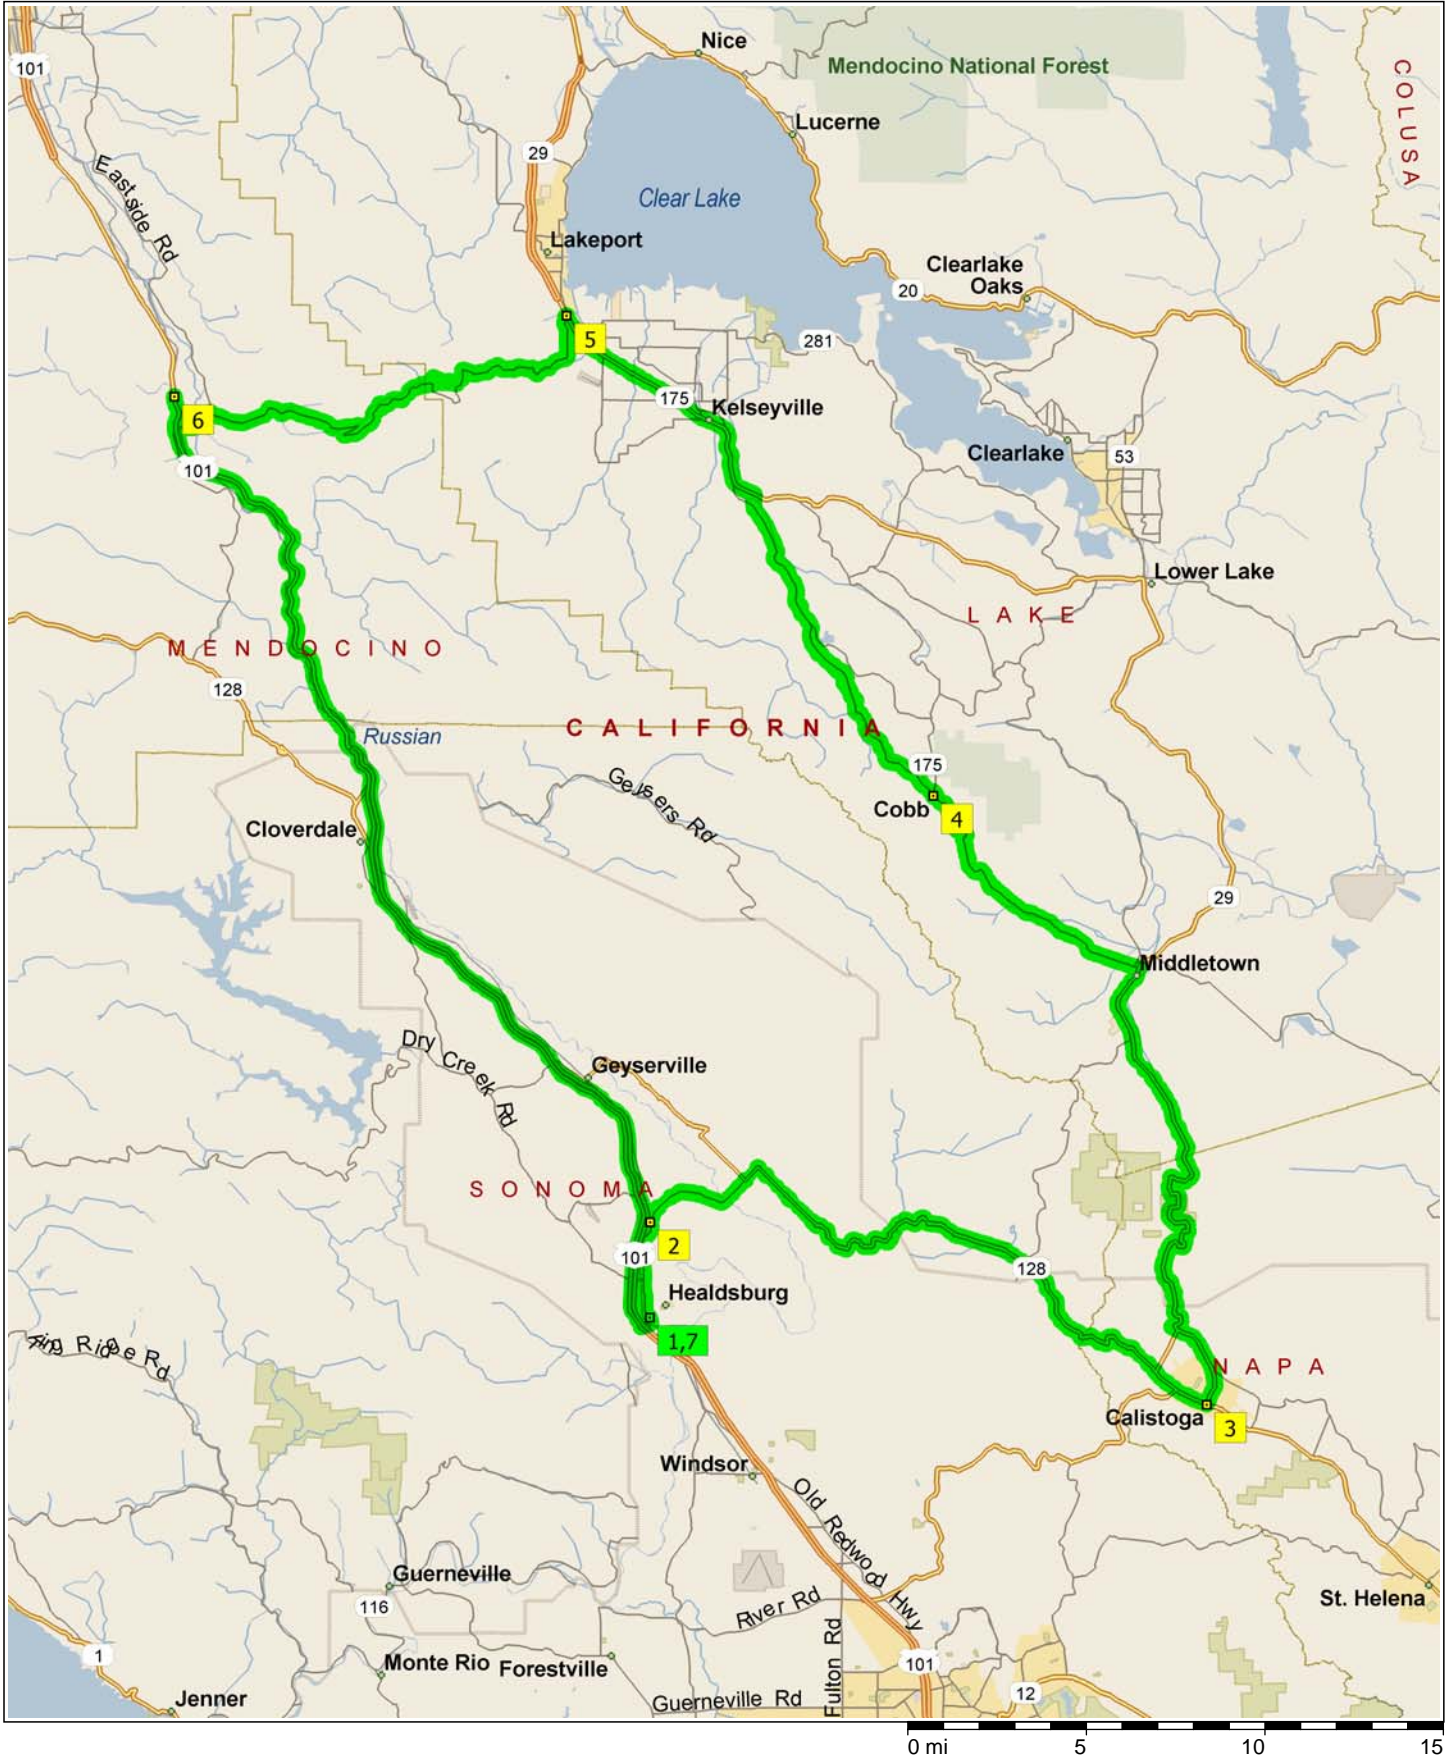

Healdsburg - Middletown - Hopland

118.2 miles; 4 hours, 18 minutes

10:30 AM	0.0 mi	1 Depart Healdsburg Coffee Co [312 Center St, Healdsburg, CA 95448, (707) 431-7941] on Center St (North) for 43 yds
10:30 AM	0.1 mi	Turn LEFT (West) onto Plaza St, then immediately turn RIGHT (North) onto Healdsburg Ave [Old Redwood Hwy] for 2.9 mi
10:35 AM	2.9 mi	2 At Healdsburg Ave & Alexander Valley Rd, Healdsburg, CA 95448, keep RIGHT onto Alexander Valley Rd for 3.4 mi
10:42 AM	6.3 mi	Keep STRAIGHT onto SR-128 for 17.4 mi
11:03 AM	23.7 mi	3 At SR-128 & Lincoln Ave, Calistoga, CA 94515, turn LEFT (North) onto SR-29 [Lincoln Ave] for 17.6 mi
11:25 AM	41.3 mi	Turn LEFT (West) onto SR-175 [Main St] for 1.5 mi
11:28 AM	42.8 mi	Bear LEFT (West) onto SR-175 for 6.8 mi
11:40 AM	49.6 mi	Turn LEFT (South-West) onto Schwarte Rd [Schwartz Rd] for 153 yds
11:40 AM	49.7 mi	Turn RIGHT (North-West) onto Local road(s) for 43 yds
11:40 AM	49.7 mi	4 At Cobb, return South-East on Local road(s) for 43 yds
11:41 AM	49.7 mi	Turn LEFT (North-East) onto Schwarte Rd [Schwartz Rd], then immediately turn LEFT (North) onto SR-175 for 0.1 mi
11:42 AM	49.9 mi	Turn LEFT (South-West) onto Bottle Rock Rd for 10.4 mi
12:00 PM	60.3 mi	Keep RIGHT to stay on Bottle Rock Rd for 0.4 mi
12:01 PM	60.7 mi	Turn LEFT (West) onto SR-175 [SR-29] for 7.8 mi
12:10 PM	68.5 mi	5 At SR-29 & SR-175, Lakeport, CA 95453, turn LEFT to stay on SR-175 for 4.8 mi
12:19 PM	73.3 mi	Keep RIGHT onto Local road(s) for 1.1 mi
12:21 PM	74.4 mi	Turn LEFT (South-East) onto Local road(s) for 0.2 mi
12:22 PM	74.6 mi	Turn RIGHT (North-West) onto SR-175 [HWY-175] for 9.7 mi
12:40 PM	84.4 mi	Turn RIGHT (North) onto US-101 [Redwood Hwy] for 0.9 mi
12:41 PM	85.3 mi	6 Arrive Hopland Brewery The [13351 S Highway 101, Hopland, CA 95449, Tel: (707) 744-1361]
2:11 PM	85.3 mi	Depart Hopland Brewery The [13351 S Highway 101, Hopland, CA 95449, Tel: (707) 744-1361] on US-101 [Redwood Hwy] (South) for 32.3 mi
2:45 PM	117.5 mi	Keep RIGHT onto Ramp for 0.2 mi towards Westside Rd / Guerneville
2:46 PM	117.8 mi	Turn LEFT (East) onto Westside Rd for 153 yds
2:46 PM	117.8 mi	Road name changes to Mill St for 0.2 mi
2:47 PM	118.1 mi	Turn LEFT (North) onto Center St for 0.2 mi
2:48 PM	118.2 mi	7 Arrive Healdsburg Coffee Co [312 Center St, Healdsburg, CA 95448, (707) 431-7941]