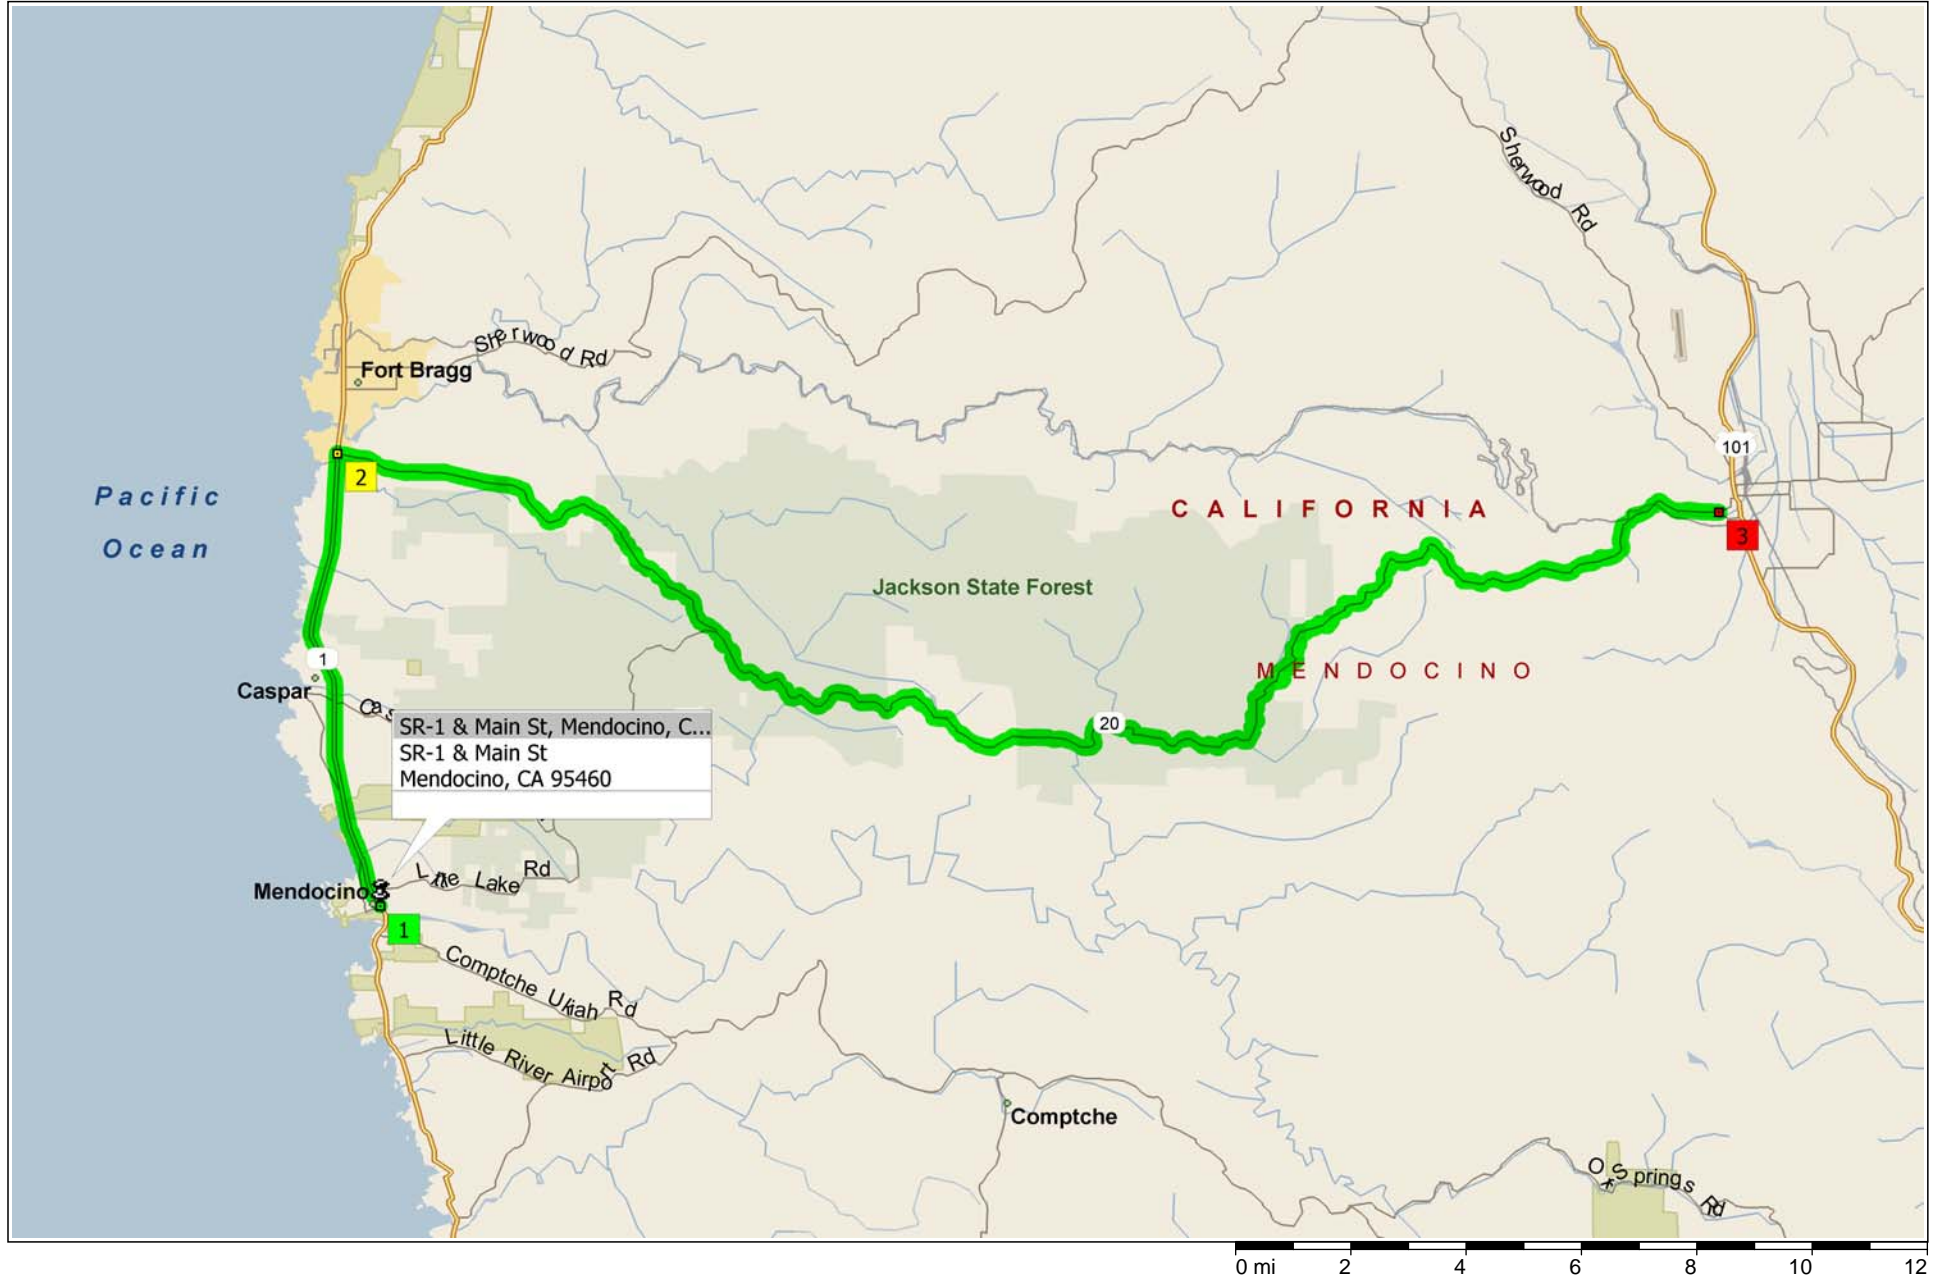

Mendocino-Willits

40.4 miles; 1 hour, 5 minutes

11:30 AM	0.0 mi	1 Depart SR-1 & Main St, Mendocino, CA 95460 [SR-1 & Main St, Mendocino, CA 95460] on SR-1 [Shoreline Hwy] (North) for 8.2 mi
11:39 AM	8.2 mi	2 At SR-1 & SR-20, Fort Bragg, CA 95437, turn RIGHT (East) onto SR-20 [HWY-20] for 5.7 mi
11:49 AM	13.9 mi	Turn RIGHT to stay on SR-20 [HWY-20] for 2.6 mi
11:54 AM	16.4 mi	Bear LEFT (South-East) onto SR-20 [Fort Bragg-Willits Rd] for 5.3 mi
12:03 PM	21.8 mi	Turn RIGHT to stay on SR-20 [Fort Bragg-Willits Rd] for 13.3 mi
12:25 PM	35.1 mi	Bear LEFT (East) onto SR-20 [Fort Bragg Rd] for 3.4 mi
12:31 PM	38.4 mi	Bear RIGHT (North) onto SR-20 [HWY-20] for 0.8 mi
12:33 PM	39.2 mi	Turn LEFT (North) onto SR-20 [Fort Bragg Rd] for 1.2 mi
12:35 PM	40.4 mi	3 Arrive Fort Bragg Rd & S Coast St, Willits, CA 95490