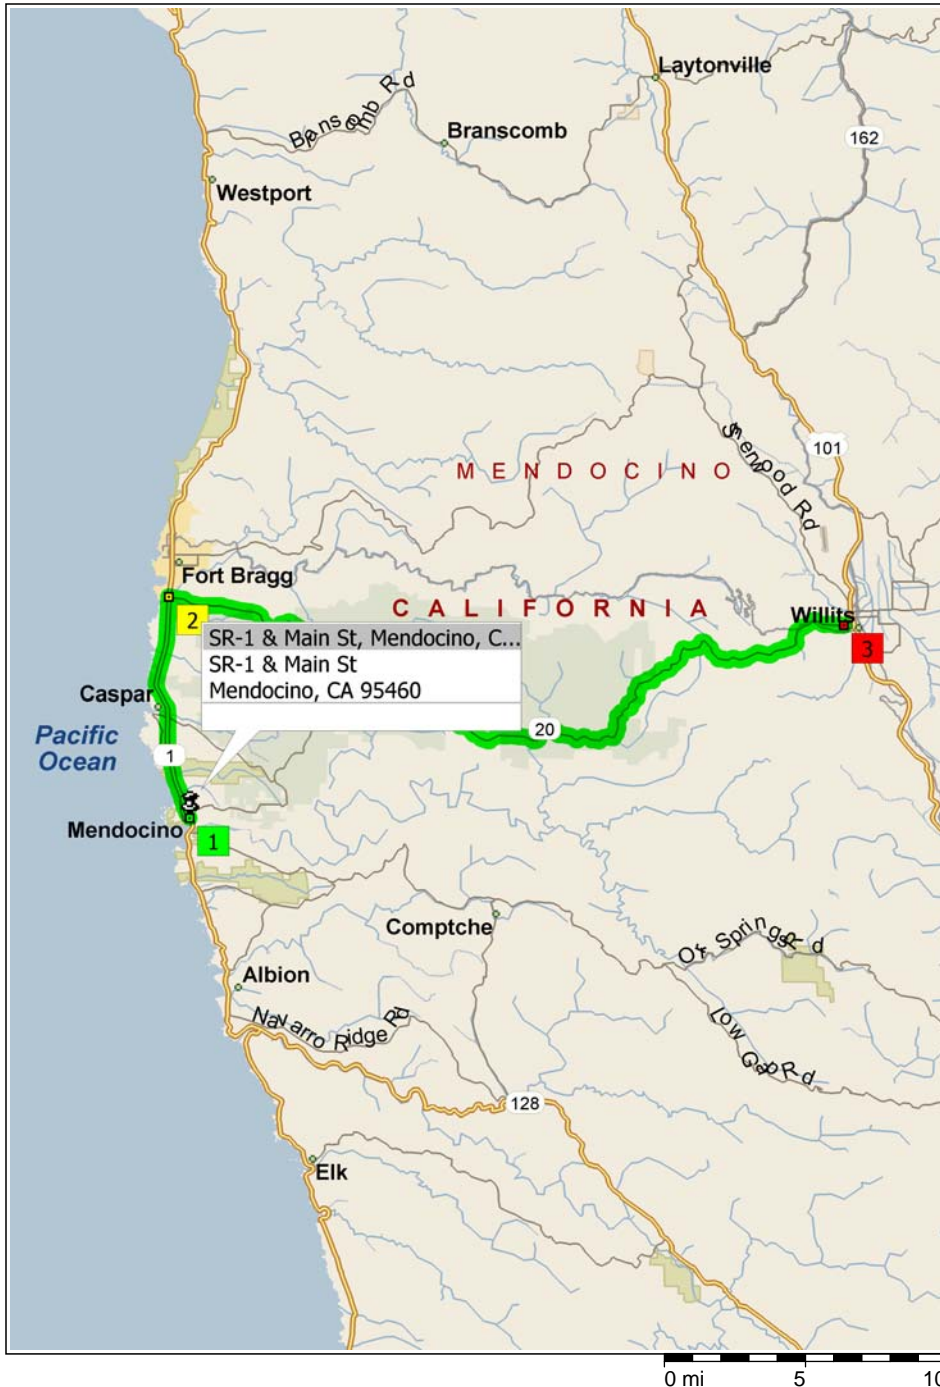

Mendocino-Willits

40.4 miles; 1 hour, 5 minutes

11:30 AM	0.0 mi	1 Depart SR-1 & Main St, Mendocino, CA 95460 [SR-1 & Main St, Mendocino, CA 95460] on SR-1 [Shoreline Hwy] (North) for 8.2 mi
11:39 AM	8.2 mi	2 At SR-1 & SR-20, Fort Bragg, CA 95437, turn RIGHT (East) onto SR-20 [HWY-20] for 5.7 mi
11:49 AM	13.9 mi	Turn RIGHT to stay on SR-20 [HWY-20] for 2.6 mi
11:54 AM	16.4 mi	Bear LEFT (South-East) onto SR-20 [Fort Bragg-Willits Rd] for 5.3 mi
12:03 PM	21.8 mi	Turn RIGHT to stay on SR-20 [Fort Bragg-Willits Rd] for 13.3 mi
12:25 PM	35.1 mi	Bear LEFT (East) onto SR-20 [Fort Bragg Rd] for 3.4 mi
12:31 PM	38.4 mi	Bear RIGHT (North) onto SR-20 [HWY-20] for 0.8 mi
12:33 PM	39.2 mi	Turn LEFT (North) onto SR-20 [Fort Bragg Rd] for 1.2 mi
12:35 PM	40.4 mi	3 Arrive Fort Bragg Rd & S Coast St, Willits, CA 95490