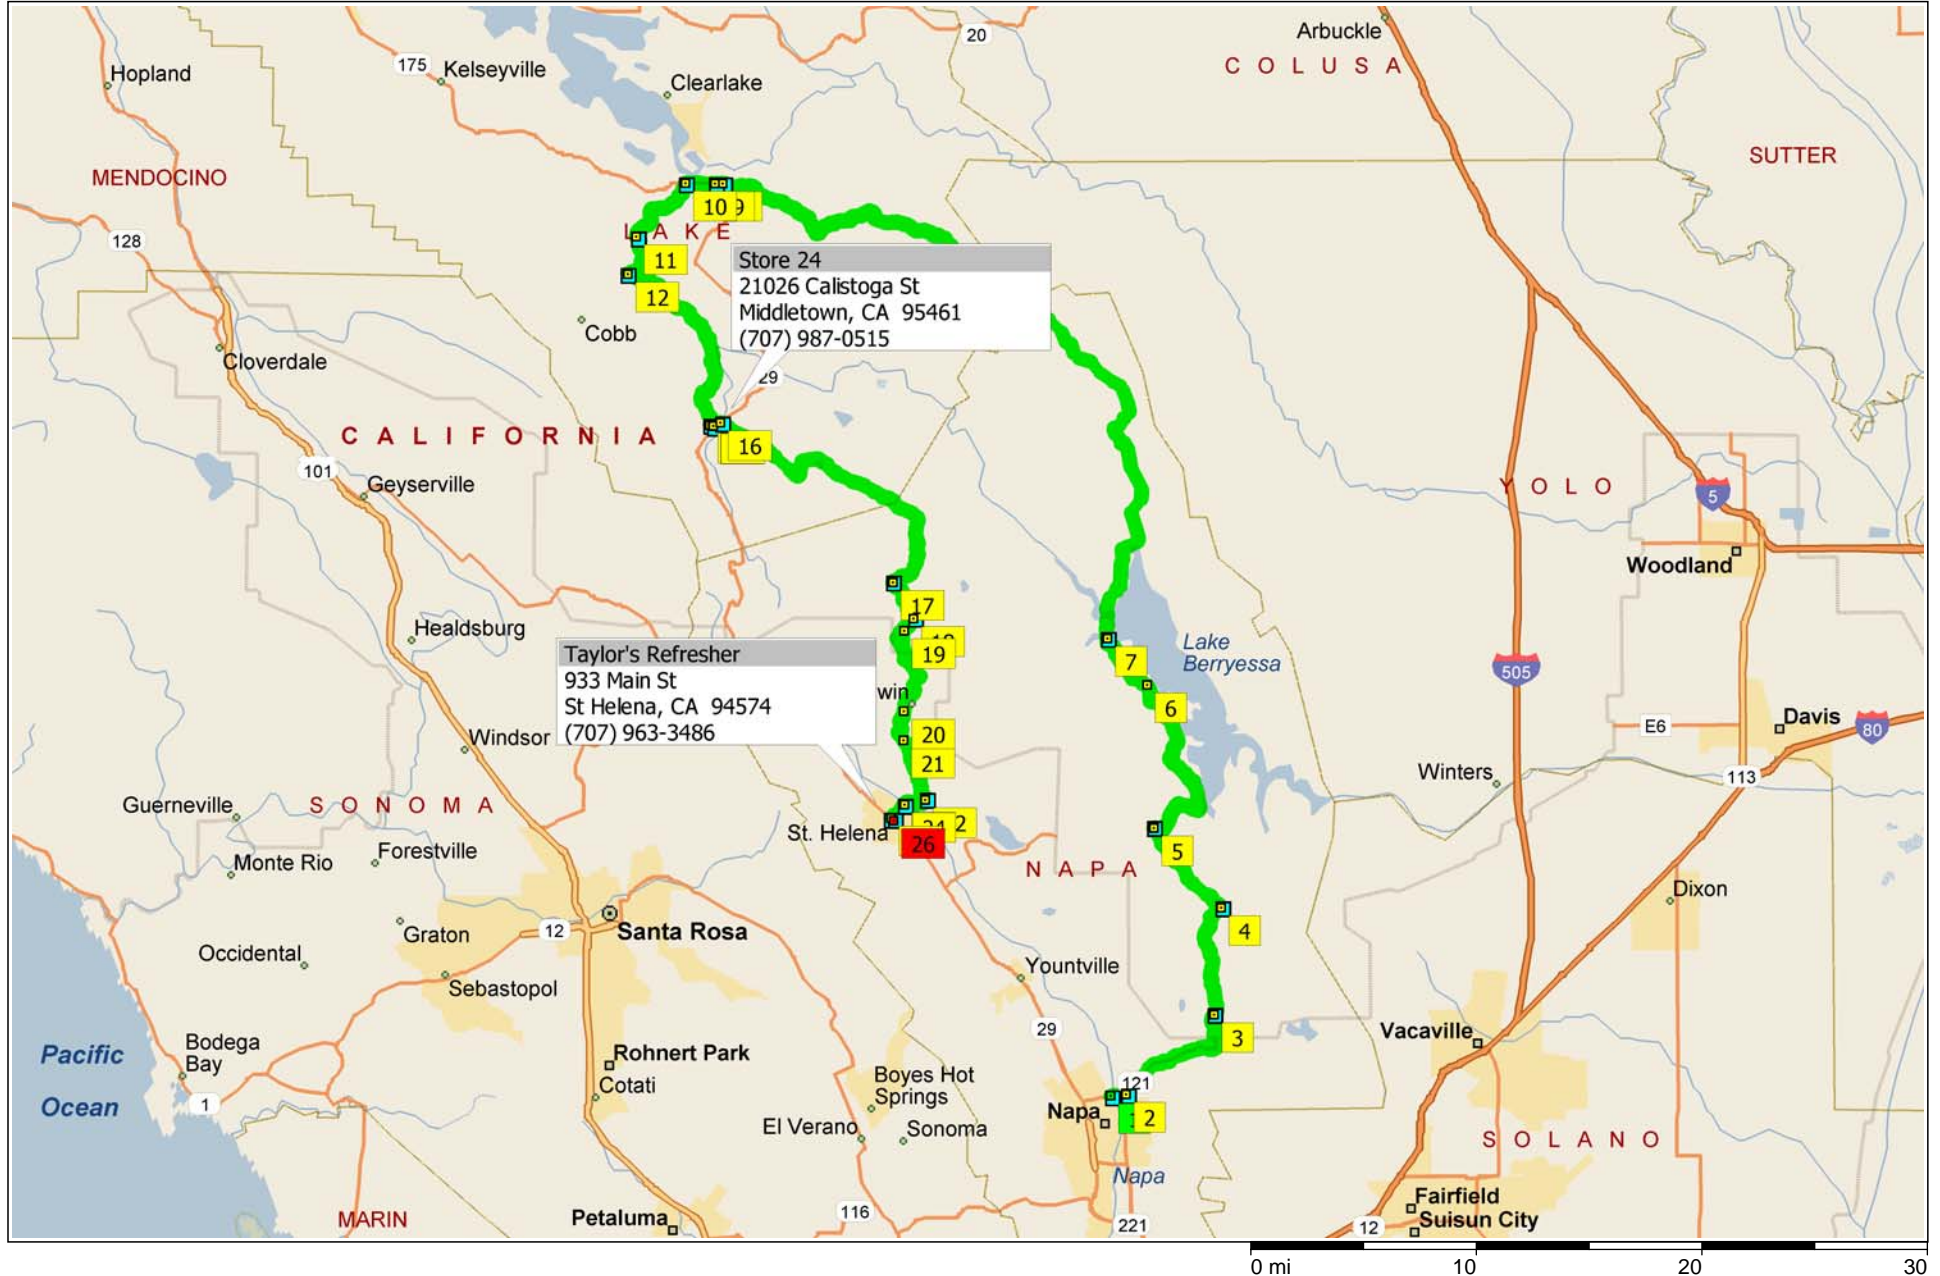

REME Napa-St.-Helena

115.5 miles; 4 hours, 10 minutes

9:00 AM	0.0 mi	1 Depart Starbucks, 663 Trancas St, Napa on Trancas St (East) for 0.7 mi
9:00 AM	0.7 mi	2 At HIGHWAY 121 & Trancas St, bear LEFT (North-East) onto SR-121 [Monticello Rd] for 6.7 mi
9:09 AM	7.4 mi	3 At HIGHWAY 121 & Wooden Valley Rd, stay on SR-121 [Monticello Rd] (North-East) for 5.5 mi
9:18 AM	12.9 mi	4 At HIGHWAY 128 & Highway 121, turn LEFT (North) onto SR-128 for 4.9 mi
9:27 AM	17.7 mi	5 At BERRYESSA KNOXVILLE RD & Highway 128, turn RIGHT (North-East) onto Knoxville Rd for 9.9 mi
9:44 AM	27.7 mi	6 Arrive Rancho Monticello Resort [6590 Knoxville Rd., Napa, CA 94558, Tel: (707) 966-2188]
10:04 AM	27.7 mi	Depart Rancho Monticello Resort [6590 Knoxville Rd., Napa, CA 94558, Tel: (707) 966-2188] on Knoxville Rd (West) for 3.0 mi
10:09 AM	30.7 mi	7 At BERRYESSA KNOXVILLE Rd & Pope Canyon Rd, stay on Knoxville Rd (North) for 17.7 mi
10:40 AM	48.4 mi	Road name changes to Berryessa Knoxville Rd for 4.6 mi
10:49 AM	53.0 mi	Road name changes to Morgan Valley Rd for 13.7 mi
11:13 AM	66.7 mi	Keep STRAIGHT onto Main St [Morgan Valley Rd] for 0.1 mi
11:13 AM	66.9 mi	8 At MAIN ST, Lower Lake & Morgan Valley Rd, stay on Main St [Morgan Valley Rd] (West) for 0.4 mi
11:14 AM	67.2 mi	9 At LOWER LAKE RD (29) & Main St at Highway 53, keep STRAIGHT onto SR-29 [HWY-29] for 1.3 mi
11:15 AM	68.6 mi	10 At SEIGLER CANYON RD & Lower Lake Rd, turn LEFT (South) onto Seigler Canyon Rd for 4.0 mi
11:22 AM	72.6 mi	11 At BIG CANYON RD & Seigler Canyon Rd, turn LEFT (South) onto Big Canyon Rd for 2.9 mi
11:27 AM	75.5 mi	12 At BIG CANYON RD & Ettawa Springs Rd, stay on Big Canyon Rd (South) for 9.7 mi
11:44 AM	85.2 mi	13 At WARDLAW ST & Big Canyon Rd (Middletown), turn LEFT (East) onto Wardlaw St for 0.1 mi
11:44 AM	85.4 mi	14 At HIGHWAY 29 & Wardlaw St (Middletown), turn LEFT (North-East) onto SR-29 [HWY-29] for 0.3 mi