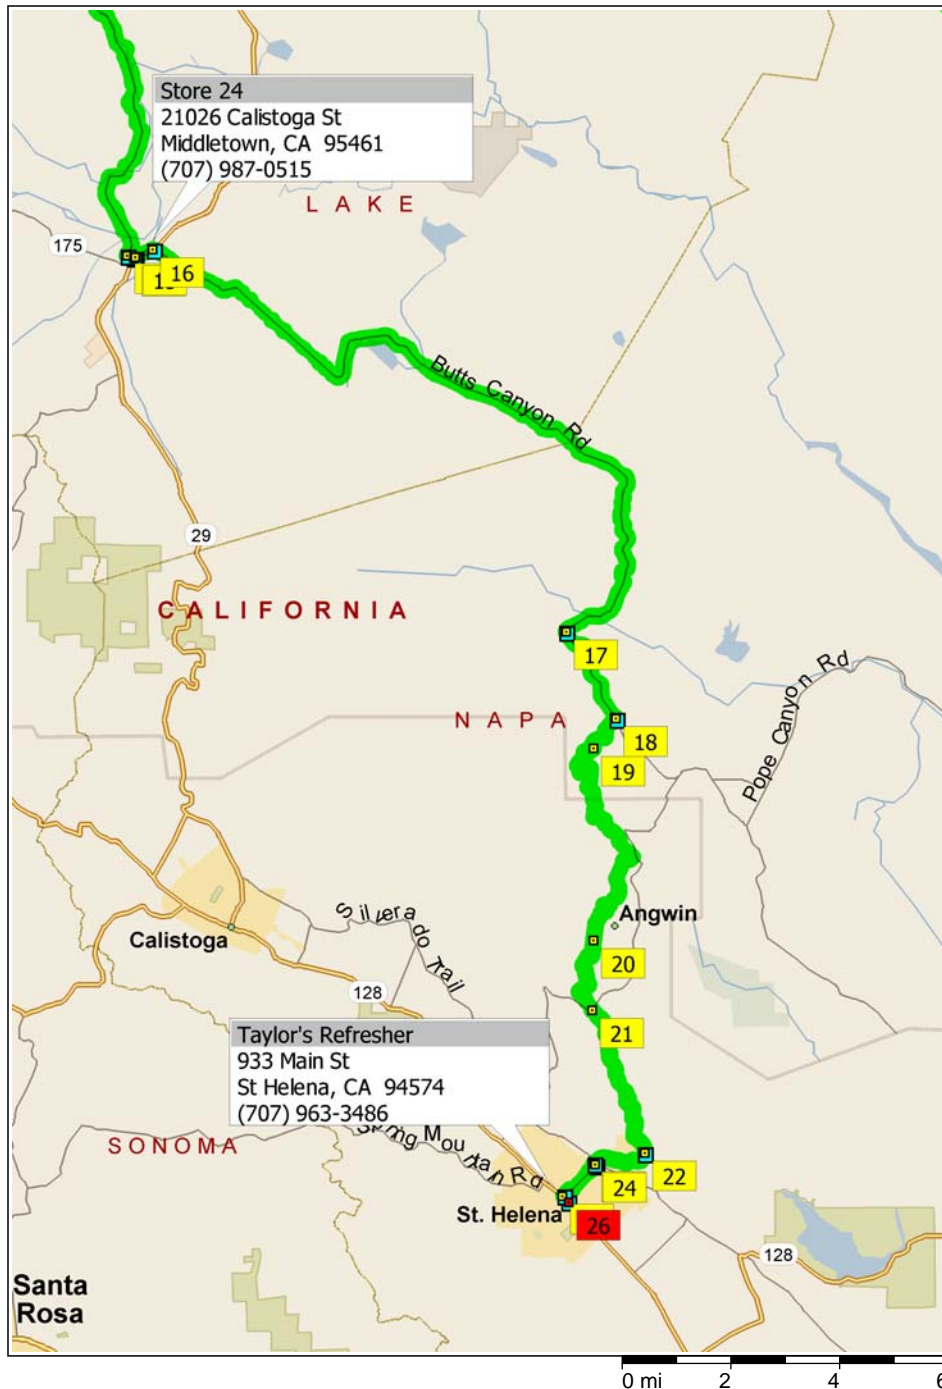

REME Napa-St.-Helena

115.5 miles; 4 hours, 10 minutes

9:00 AM	0.0 mi	1 Depart Starbucks, 663 Trancas St, Napa on Trancas St (East) for 0.7 mi
9:00 AM	0.7 mi	2 At HIGHWAY 121 & Trancas St, bear LEFT (North-East) onto SR-121 [Monticello Rd] for 6.7 mi
9:09 AM	7.4 mi	3 At HIGHWAY 121 & Wooden Valley Rd, stay on SR-121 [Monticello Rd] (North-East) for 5.5 mi
9:18 AM	12.9 mi	4 At HIGHWAY 128 & Highway 121, turn LEFT (North) onto SR-128 for 4.9 mi
9:27 AM	17.7 mi	5 At BERRYESSA KNOXVILLE RD & Highway 128, turn RIGHT (North-East) onto Knoxville Rd for 9.9 mi
9:44 AM	27.7 mi	6 Arrive Rancho Monticello Resort [6590 Knoxville Rd., Napa, CA 94558, Tel: (707) 966-2188]
10:04 AM	27.7 mi	Depart Rancho Monticello Resort [6590 Knoxville Rd., Napa, CA 94558, Tel: (707) 966-2188] on Knoxville Rd (West) for 3.0 mi
10:09 AM	30.7 mi	7 At BERRYESSA KNOXVILLE Rd & Pope Canyon Rd, stay on Knoxville Rd (North) for 17.7 mi
10:40 AM	48.4 mi	Road name changes to Berryessa Knoxville Rd for 4.6 mi
10:49 AM	53.0 mi	Road name changes to Morgan Valley Rd for 13.7 mi
11:13 AM	66.7 mi	Keep STRAIGHT onto Main St [Morgan Valley Rd] for 0.1 mi
11:13 AM	66.9 mi	8 At MAIN ST, Lower Lake & Morgan Valley Rd, stay on Main St [Morgan Valley Rd] (West) for 0.4 mi
11:14 AM	67.2 mi	9 At LOWER LAKE RD (29) & Main St at Highway 53, keep STRAIGHT onto SR-29 [HWY-29] for 1.3 mi
11:15 AM	68.6 mi	10 At SEIGLER CANYON RD & Lower Lake Rd, turn LEFT (South) onto Seigler Canyon Rd for 4.0 mi
11:22 AM	72.6 mi	11 At BIG CANYON RD & Seigler Canyon Rd, turn LEFT (South) onto Big Canyon Rd for 2.9 mi
11:27 AM	75.5 mi	12 At BIG CANYON RD & Ettawa Springs Rd, stay on Big Canyon Rd (South) for 9.7 mi
11:44 AM	85.2 mi	13 At WARDLAW ST & Big Canyon Rd (Middletown), turn LEFT (East) onto Wardlaw St for 0.1 mi
11:44 AM	85.4 mi	14 At HIGHWAY 29 & Wardlaw St (Middletown), turn LEFT (North-East) onto SR-29 [HWY-29] for 0.3 mi