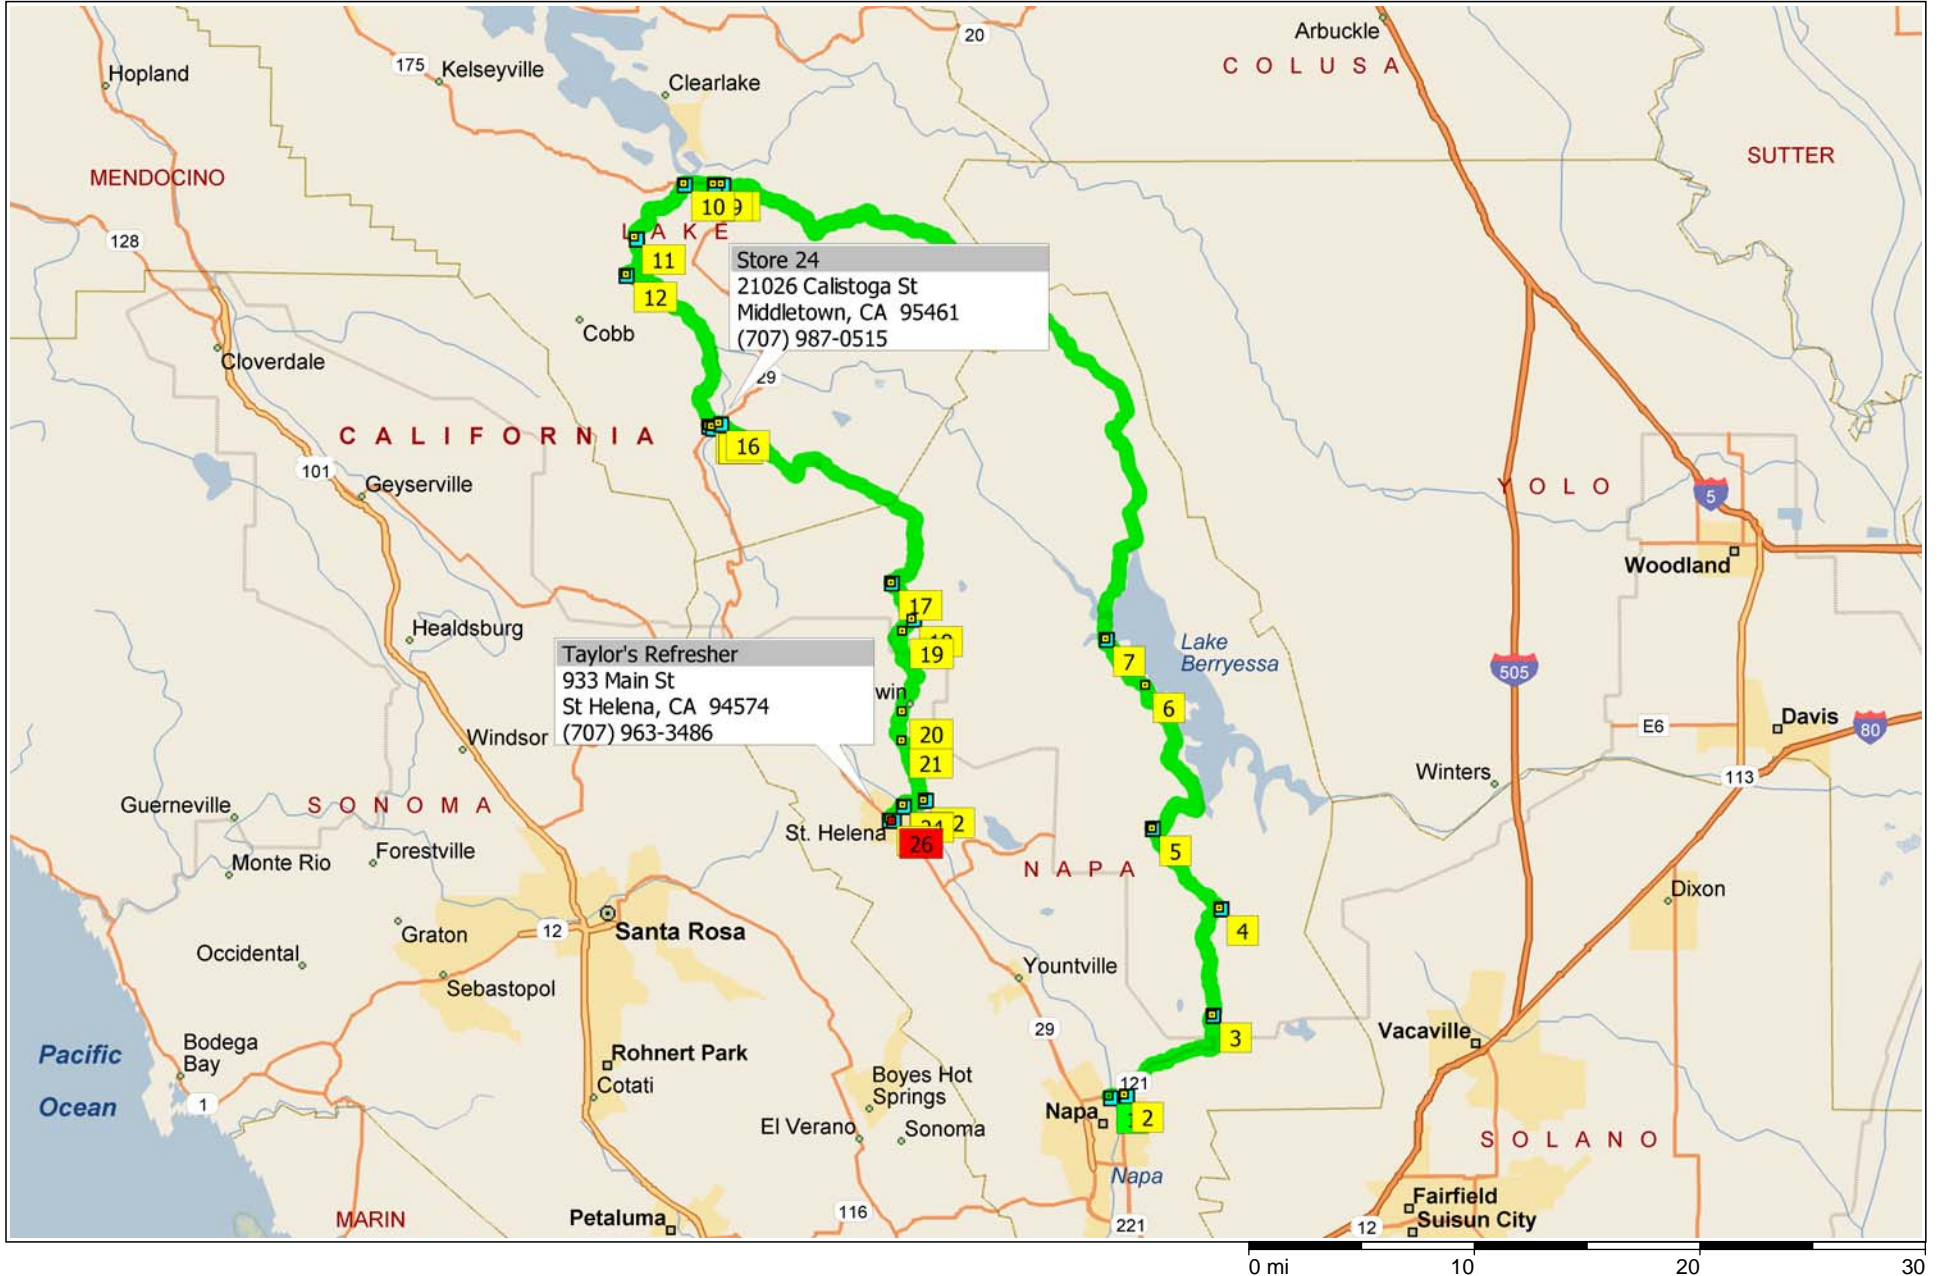

REME Napa-St.-Helena

115.5 miles; 4 hours, 10 minutes

9:00 AM	0.0 mi	1 Depart Starbucks, 663 Trancas St, Napa on Trancas St (East) for 0.7 mi
9:00 AM	0.7 mi	2 At HIGHWAY 121 & Trancas St, bear LEFT (North-East) onto SR-121 [Monticello Rd] for 6.7 mi
9:09 AM	7.4 mi	3 At HIGHWAY 121 & Wooden Valley Rd, stay on SR-121 [Monticello Rd] (North-East) for 5.5 mi
9:18 AM	12.9 mi	4 At HIGHWAY 128 & Highway 121, turn LEFT (North) onto SR-128 for 4.9 mi
9:27 AM	17.7 mi	5 At BERRYESSA KNOXVILLE RD & Highway 128, turn RIGHT (North-East) onto Knoxville Rd for 9.9 mi
9:44 AM	27.7 mi	6 Arrive Rancho Monticello Resort [6590 Knoxville Rd., Napa, CA 94558, Tel: (707) 966-2188]
10:04 AM	27.7 mi	Depart Rancho Monticello Resort [6590 Knoxville Rd., Napa, CA 94558, Tel: (707) 966-2188] on Knoxville Rd (West) for 3.0 mi
10:09 AM	30.7 mi	7 At BERRYESSA KNOXVILLE Rd & Pope Canyon Rd, stay on Knoxville Rd (North) for 17.7 mi
10:40 AM	48.4 mi	Road name changes to Berryessa Knoxville Rd for 4.6 mi
10:49 AM	53.0 mi	Road name changes to Morgan Valley Rd for 13.7 mi
11:13 AM	66.7 mi	Keep STRAIGHT onto Main St [Morgan Valley Rd] for 0.1 mi
11:13 AM	66.9 mi	8 At MAIN ST, Lower Lake & Morgan Valley Rd, stay on Main St [Morgan Valley Rd] (West) for 0.4 mi
11:14 AM	67.2 mi	9 At LOWER LAKE RD (29) & Main St at Highway 53, keep STRAIGHT onto SR-29 [HWY-29] for 1.3 mi
11:15 AM	68.6 mi	10 At SEIGLER CANYON RD & Lower Lake Rd, turn LEFT (South) onto Seigler Canyon Rd for 4.0 mi
11:22 AM	72.6 mi	11 At BIG CANYON RD & Seigler Canyon Rd, turn LEFT (South) onto Big Canyon Rd for 2.9 mi
11:27 AM	75.5 mi	12 At BIG CANYON RD & Ettawa Springs Rd, stay on Big Canyon Rd (South) for 9.7 mi
11:44 AM	85.2 mi	13 At WARDLAW ST & Big Canyon Rd (Middletown), turn LEFT (East) onto Wardlaw St for 0.1 mi
11:44 AM	85.4 mi	14 At HIGHWAY 29 & Wardlaw St (Middletown), turn LEFT (North-East) onto SR-29 [HWY-29] for 0.3 mi