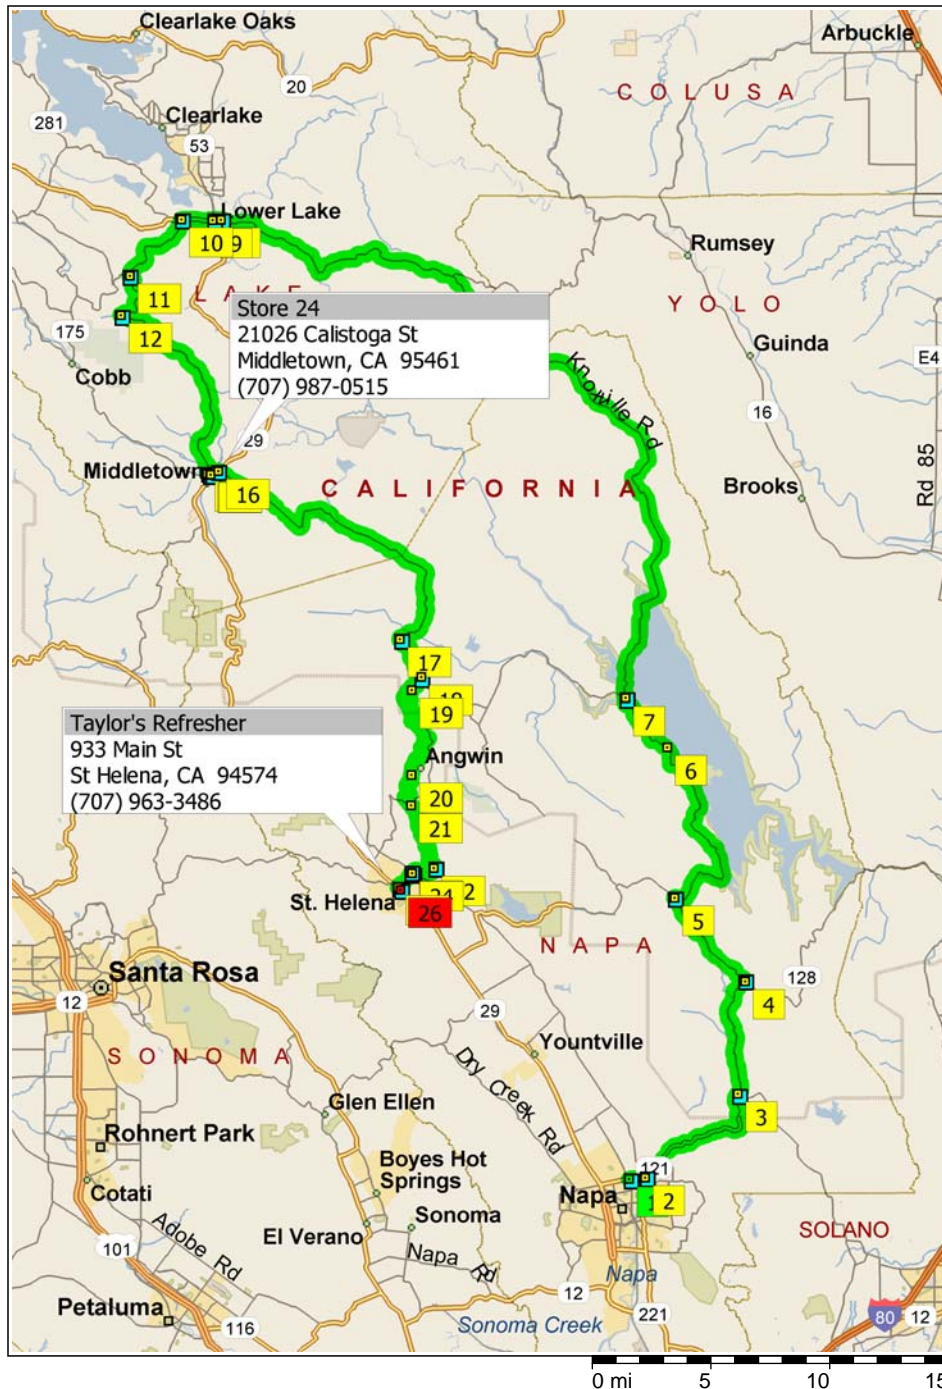

REME Napa-St.-Helena

115.5 miles; 4 hours, 10 minutes

9:00 AM	0.0 mi	1 Depart Starbucks, 663 Trancas St, Napa on Trancas St (East) for 0.7 mi
9:00 AM	0.7 mi	2 At HIGHWAY 121 & Trancas St, bear LEFT (North-East) onto SR-121 [Monticello Rd] for 6.7 mi
9:09 AM	7.4 mi	3 At HIGHWAY 121 & Wooden Valley Rd, stay on SR-121 [Monticello Rd] (North-East) for 5.5 mi
9:18 AM	12.9 mi	4 At HIGHWAY 128 & Highway 121, turn LEFT (North) onto SR-128 for 4.9 mi
9:27 AM	17.7 mi	5 At BERRYESSA KNOXVILLE RD & Highway 128, turn RIGHT (North-East) onto Knoxville Rd for 9.9 mi
9:44 AM	27.7 mi	6 Arrive Rancho Monticello Resort [6590 Knoxville Rd., Napa, CA 94558, Tel: (707) 966-2188]
10:04 AM	27.7 mi	Depart Rancho Monticello Resort [6590 Knoxville Rd., Napa, CA 94558, Tel: (707) 966-2188] on Knoxville Rd (West) for 3.0 mi
10:09 AM	30.7 mi	7 At BERRYESSA KNOXVILLE Rd & Pope Canyon Rd, stay on Knoxville Rd (North) for 17.7 mi
10:40 AM	48.4 mi	Road name changes to Berryessa Knoxville Rd for 4.6 mi
10:49 AM	53.0 mi	Road name changes to Morgan Valley Rd for 13.7 mi
11:13 AM	66.7 mi	Keep STRAIGHT onto Main St [Morgan Valley Rd] for 0.1 mi
11:13 AM	66.9 mi	8 At MAIN ST, Lower Lake & Morgan Valley Rd, stay on Main St [Morgan Valley Rd] (West) for 0.4 mi
11:14 AM	67.2 mi	9 At LOWER LAKE RD (29) & Main St at Highway 53, keep STRAIGHT onto SR-29 [HWY-29] for 1.3 mi
11:15 AM	68.6 mi	10 At SEIGLER CANYON RD & Lower Lake Rd, turn LEFT (South) onto Seigler Canyon Rd for 4.0 mi
11:22 AM	72.6 mi	11 At BIG CANYON RD & Seigler Canyon Rd, turn LEFT (South) onto Big Canyon Rd for 2.9 mi
11:27 AM	75.5 mi	12 At BIG CANYON RD & Ettawa Springs Rd, stay on Big Canyon Rd (South) for 9.7 mi
11:44 AM	85.2 mi	13 At WARDLAW ST & Big Canyon Rd (Middletown), turn LEFT (East) onto Wardlaw St for 0.1 mi
11:44 AM	85.4 mi	14 At HIGHWAY 29 & Wardlaw St (Middletown), turn LEFT (North-East) onto SR-29 [HWY-29] for 0.3 mi