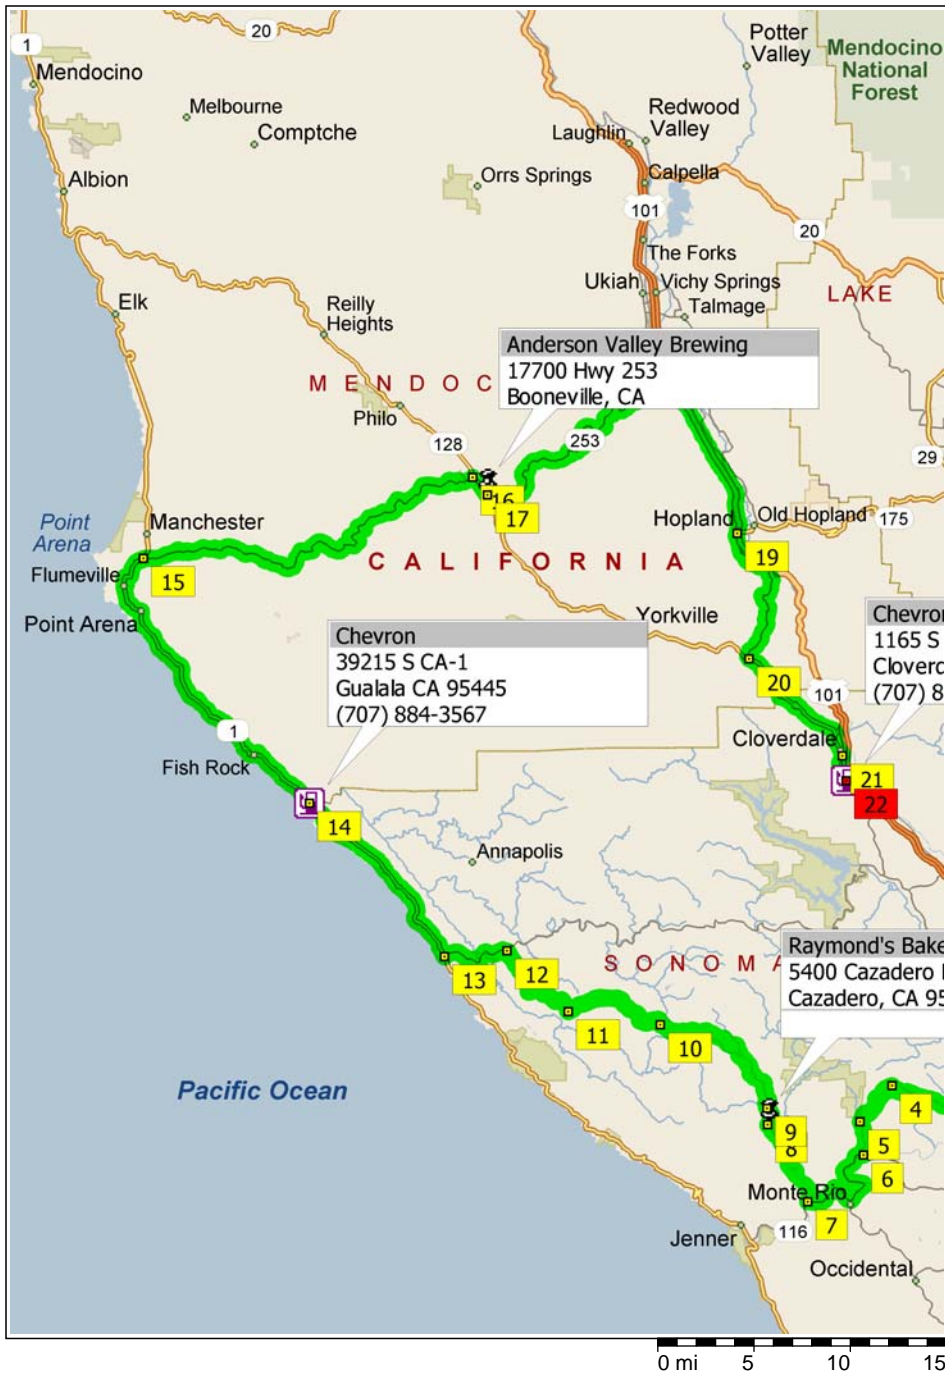

REME - 2008 Sono-Mendo Coast Run

160.2 miles; 6 hours, 56 minutes

9:00 AM	0.0 mi	1 Depart Plaza Park on Local road(s) (South) for 43 yds
9:00 AM	0.1 mi	Turn RIGHT (West) onto Matheson St, then immediately turn LEFT (South) onto Healdsburg Ave [Old Redwood Hwy] for 0.2 mi
9:01 AM	0.2 mi	Turn RIGHT (West) onto Mill St for 0.1 mi
9:02 AM	0.3 mi	Road name changes to Westside Rd for 0.7 mi
9:03 AM	1.1 mi	2 At Westside Rd & W Dry Creek Rd, Healdsburg, CA 95448, stay on Westside Rd (South) for 5.0 mi
9:09 AM	6.1 mi	3 At Westside Rd & Sweetwater Springs Rd, Healdsburg, CA 95448, turn RIGHT (South-West) onto Sweetwater Springs Rd for 6.6 mi
9:25 AM	12.7 mi	4 At Sweetwater Springs Rd & McCray Ridge Rd, Guerneville, CA 95446, stay on Sweetwater Springs Rd (West) for 3.7 mi
9:34 AM	16.4 mi	5 At Sweetwater Springs Rd & Armstrong Woods Rd, Guerneville, CA 95446, turn LEFT (South-East) onto Armstrong Woods Rd for 1.8 mi
9:37 AM	18.2 mi	6 At Armstrong Woods Rd & SR-116, Guerneville, CA 95446, turn RIGHT (West) onto SR-116 [Main St] for 0.3 mi
9:37 AM	18.5 mi	Keep STRAIGHT onto SR-116 [River Rd] for 2.8 mi
9:42 AM	21.3 mi	Keep STRAIGHT onto SR-116 for 4.0 mi
9:48 AM	25.3 mi	7 At SR-116 & Cazadero Hwy, Duncans Mills, CA 95430, turn RIGHT (North) onto Cazadero Hwy for 5.5 mi
9:57 AM	30.8 mi	8 Arrive Raymond's Bakery [5400 Cazadero Hwy, Cazadero, CA 95421]
10:17 AM	30.8 mi	Depart Raymond's Bakery [5400 Cazadero Hwy, Cazadero, CA 95421] on Cazadero Hwy (North) for 1.1 mi
10:19 AM	31.9 mi	9 At Cazadero Hwy & King Ridge Rd, Cazadero, CA 95421, keep RIGHT onto King Ridge Rd for 10.0 mi
10:43 AM	41.8 mi	10 At King Ridge Rd & Middle Opening Rd, Cazadero, CA 95421, stay on King Ridge Rd (North-West) for 6.3 mi