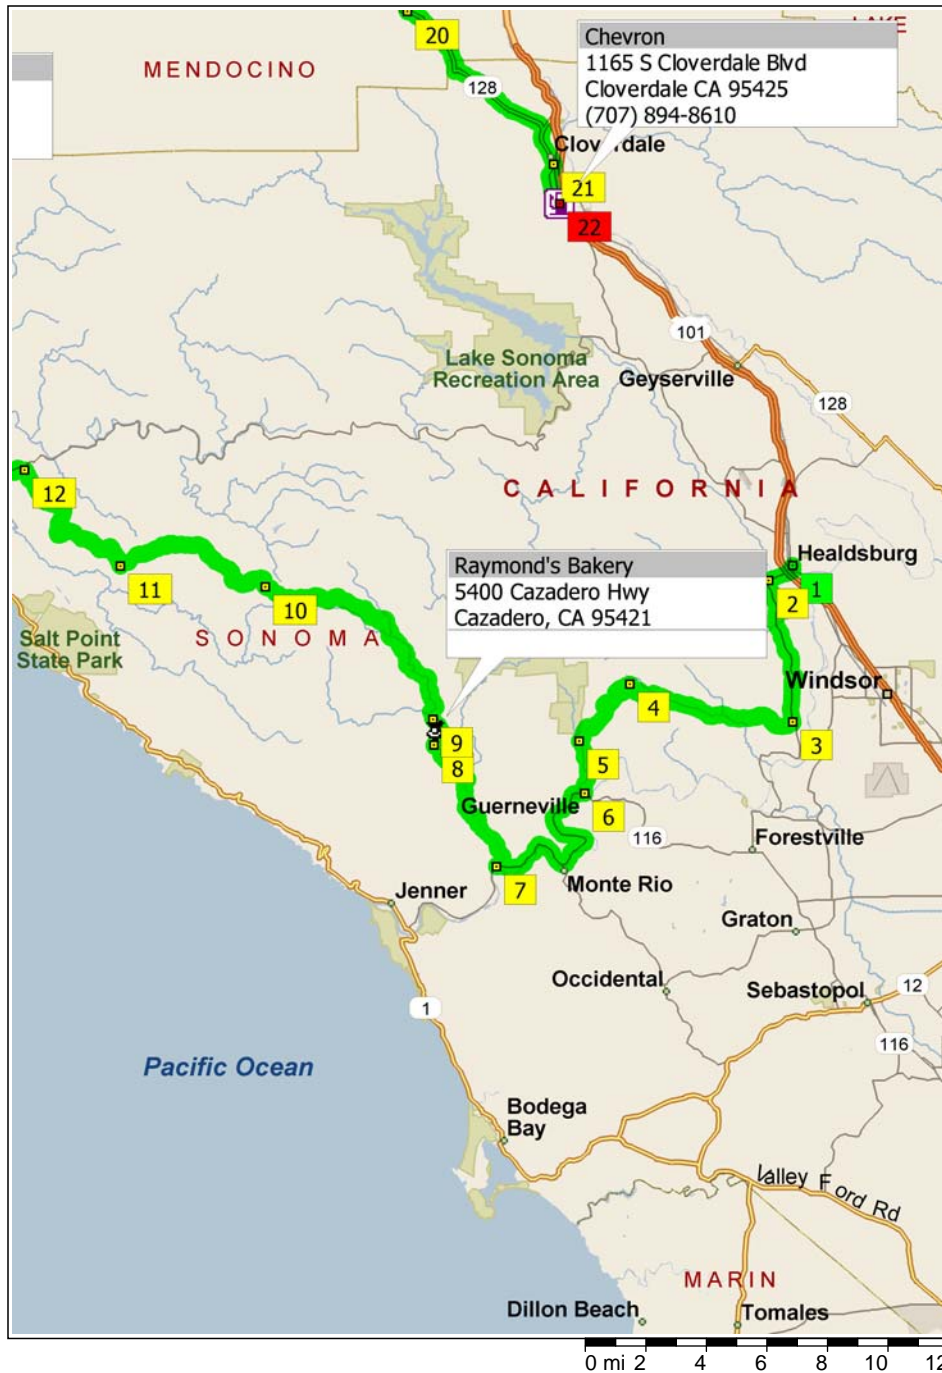

REME - 2008 Sono-Mendo Coast Run

160.2 miles; 6 hours, 56 minutes

9:00 AM	0.0 mi	1 Depart Plaza Park on Local road(s) (South) for 43 yds
9:00 AM	0.1 mi	Turn RIGHT (West) onto Matheson St, then immediately turn LEFT (South) onto Healdsburg Ave [Old Redwood Hwy] for 0.2 mi
9:01 AM	0.2 mi	Turn RIGHT (West) onto Mill St for 0.1 mi
9:02 AM	0.3 mi	Road name changes to Westside Rd for 0.7 mi
9:03 AM	1.1 mi	2 At Westside Rd & W Dry Creek Rd, Healdsburg, CA 95448, stay on Westside Rd (South) for 5.0 mi
9:09 AM	6.1 mi	3 At Westside Rd & Sweetwater Springs Rd, Healdsburg, CA 95448, turn RIGHT (South-West) onto Sweetwater Springs Rd for 6.6 mi
9:25 AM	12.7 mi	4 At Sweetwater Springs Rd & McCray Ridge Rd, Guerneville, CA 95446, stay on Sweetwater Springs Rd (West) for 3.7 mi
9:34 AM	16.4 mi	5 At Sweetwater Springs Rd & Armstrong Woods Rd, Guerneville, CA 95446, turn LEFT (South-East) onto Armstrong Woods Rd for 1.8 mi
9:37 AM	18.2 mi	6 At Armstrong Woods Rd & SR-116, Guerneville, CA 95446, turn RIGHT (West) onto SR-116 [Main St] for 0.3 mi
9:37 AM	18.5 mi	Keep STRAIGHT onto SR-116 [River Rd] for 2.8 mi
9:42 AM	21.3 mi	Keep STRAIGHT onto SR-116 for 4.0 mi
9:48 AM	25.3 mi	7 At SR-116 & Cazadero Hwy, Duncans Mills, CA 95430, turn RIGHT (North) onto Cazadero Hwy for 5.5 mi
9:57 AM	30.8 mi	8 Arrive Raymond's Bakery [5400 Cazadero Hwy, Cazadero, CA 95421]
10:17 AM	30.8 mi	Depart Raymond's Bakery [5400 Cazadero Hwy, Cazadero, CA 95421] on Cazadero Hwy (North) for 1.1 mi
10:19 AM	31.9 mi	9 At Cazadero Hwy & King Ridge Rd, Cazadero, CA 95421, keep RIGHT onto King Ridge Rd for 10.0 mi
10:43 AM	41.8 mi	10 At King Ridge Rd & Middle Opening Rd, Cazadero, CA 95421, stay on King Ridge Rd (North-West) for 6.3 mi