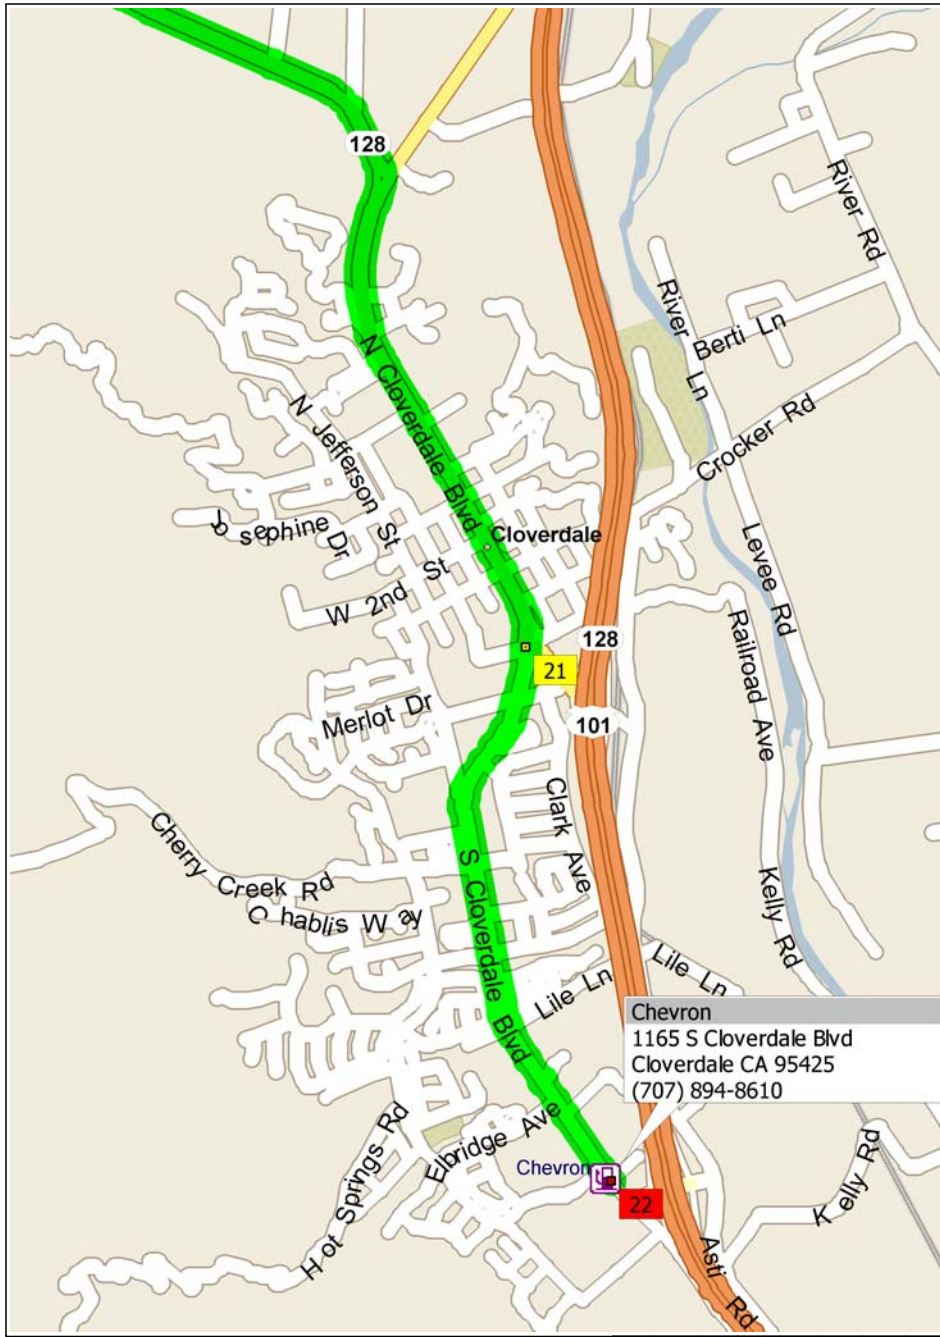

- 3:51 PM 157.5 mi Keep RIGHT onto Local road(s) for 164 yds
- 3:51 PM 157.6 mi Keep STRAIGHT onto (N) Cloverdale Blvd for 1.2 mi
- 3:53 PM 158.8 mi 21 At S Cloverdale Blvd & Citrus Fair Dr, Cloverdale, CA 95425, stay on S Cloverdale Blvd (South) for 1.4 mi
- 3:56 PM 160.2 mi 22 Arrive Chevron

Chevron
1165 S Cloverdale Blvd
Cloverdale CA 95425
(707) 894-8610

0 mi 0.2 0.4 0.6 0.8