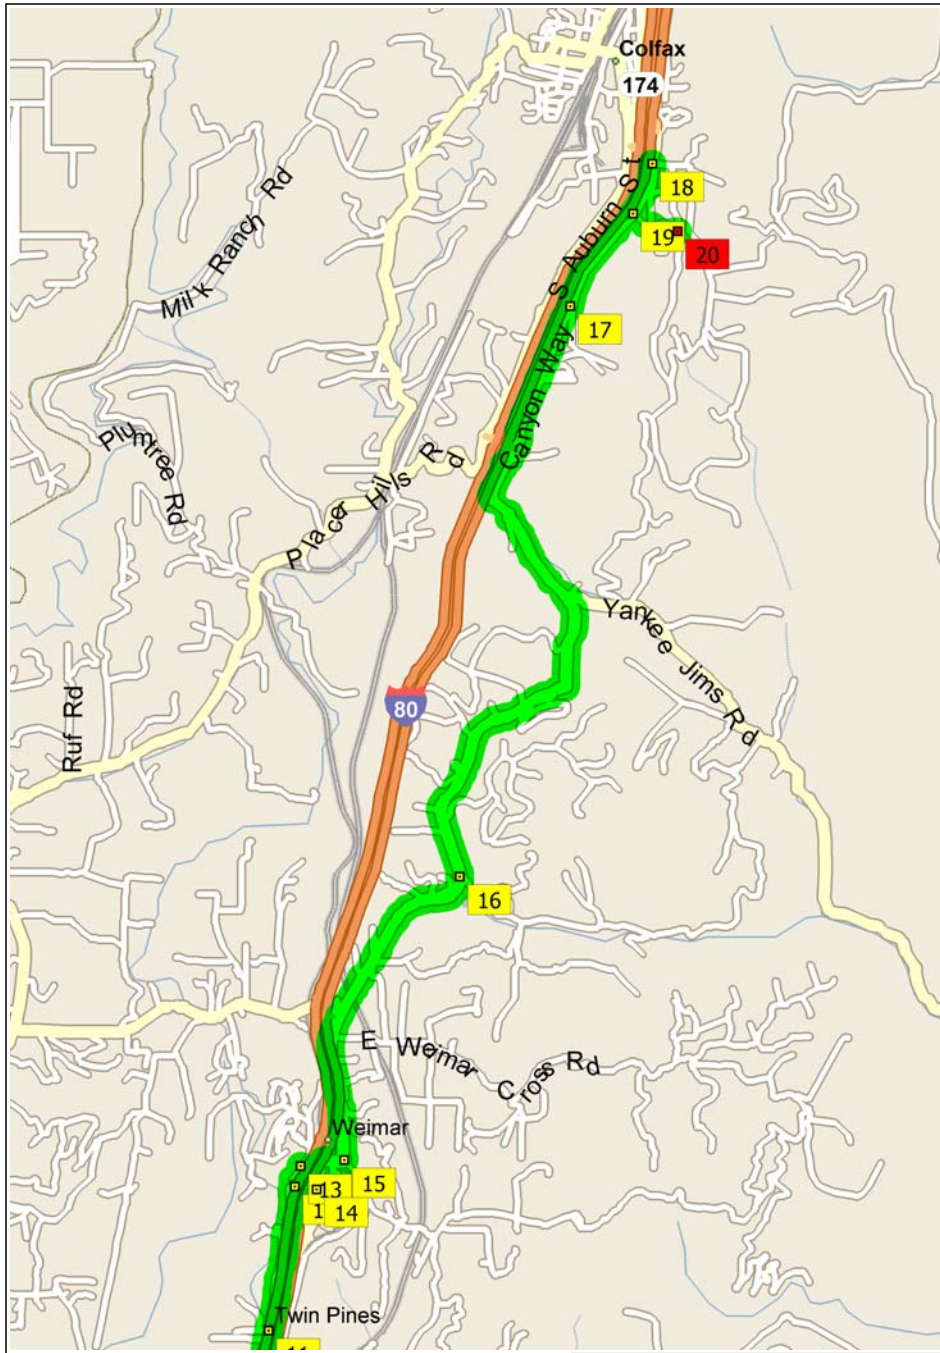

REME - Hell Hole 1

15.8 miles; 45 minutes

9:00 AM	0.0 mi	1	Depart 13446 Lincoln Way, Auburn, CA 95603 on Lincoln Way (North) for 0.6 mi
9:01 AM	0.6 mi	2	At Lincoln Way & Bowman Undercrossing Rd, Auburn, CA 95603, turn LEFT (West) onto Bowman Undercrossing Rd for 0.1 mi
9:02 AM	0.8 mi	3	At Bowman Undercrossing Rd & Bowman Rd, Auburn, CA 95603, turn RIGHT (North) onto Bowman Rd for 1.0 mi
9:03 AM	1.8 mi	4	At Bowman Rd & Bell Rd, Auburn, CA 95603, stay on Bowman Rd (North-East) for 0.9 mi
9:05 AM	2.7 mi		Road name changes to Christian Valley Rd for 76 yds
9:06 AM	2.8 mi	5	At Christian Valley Rd & Lake Arthur Rd, Auburn, CA 95602, turn RIGHT (East) onto Lake Arthur Rd for 1.5 mi
9:08 AM	4.2 mi	6	At Lake Arthur Rd & Placer Hills Rd, Applegate, CA 95703, turn RIGHT (South-East) onto Placer Hills Rd for 0.2 mi
9:08 AM	4.4 mi	7	At Placer Hills Rd & Applegate Rd, Auburn, CA 95603, turn LEFT (North) onto Applegate Rd for 1.0 mi
9:10 AM	5.4 mi	8	At Applegate Rd & Cheryl Ln, Applegate, CA 95703, stay on Applegate Rd (North-East) for 3.1 mi
9:15 AM	8.5 mi	9	At Applegate Rd & W Paoli Ln, Applegate, CA 95703, stay on Applegate Rd (North) for 0.3 mi
9:16 AM	8.8 mi		Keep STRAIGHT onto Applegate Rd [Geisendorfer Rd] for 0.1 mi
9:16 AM	8.9 mi	10	At Applegate Rd & Giesendorfer Rd, Colfax, CA 95713, bear RIGHT (North) onto Geisendorfer Rd [Giesendorfer Rd] for 0.2 mi
9:17 AM	9.1 mi		Road name changes to Giesendorfer Rd for 43 yds
9:17 AM	9.1 mi		Road name changes to Geisendorfer Rd [Giesendorfer Rd] for 0.3 mi
9:18 AM	9.5 mi	11	At Geisendorfer Rd & Leonard Ln, Colfax, CA 95713, stay on Geisendorfer Rd [Giesendorfer Rd] (North) for 0.2 mi
9:19 AM	9.6 mi		Road name changes to Giesendorfer Rd for 0.2 mi
9:20 AM	9.8 mi		Road name changes to Geisendorfer Rd [Giesendorfer Rd] for 0.2 mi