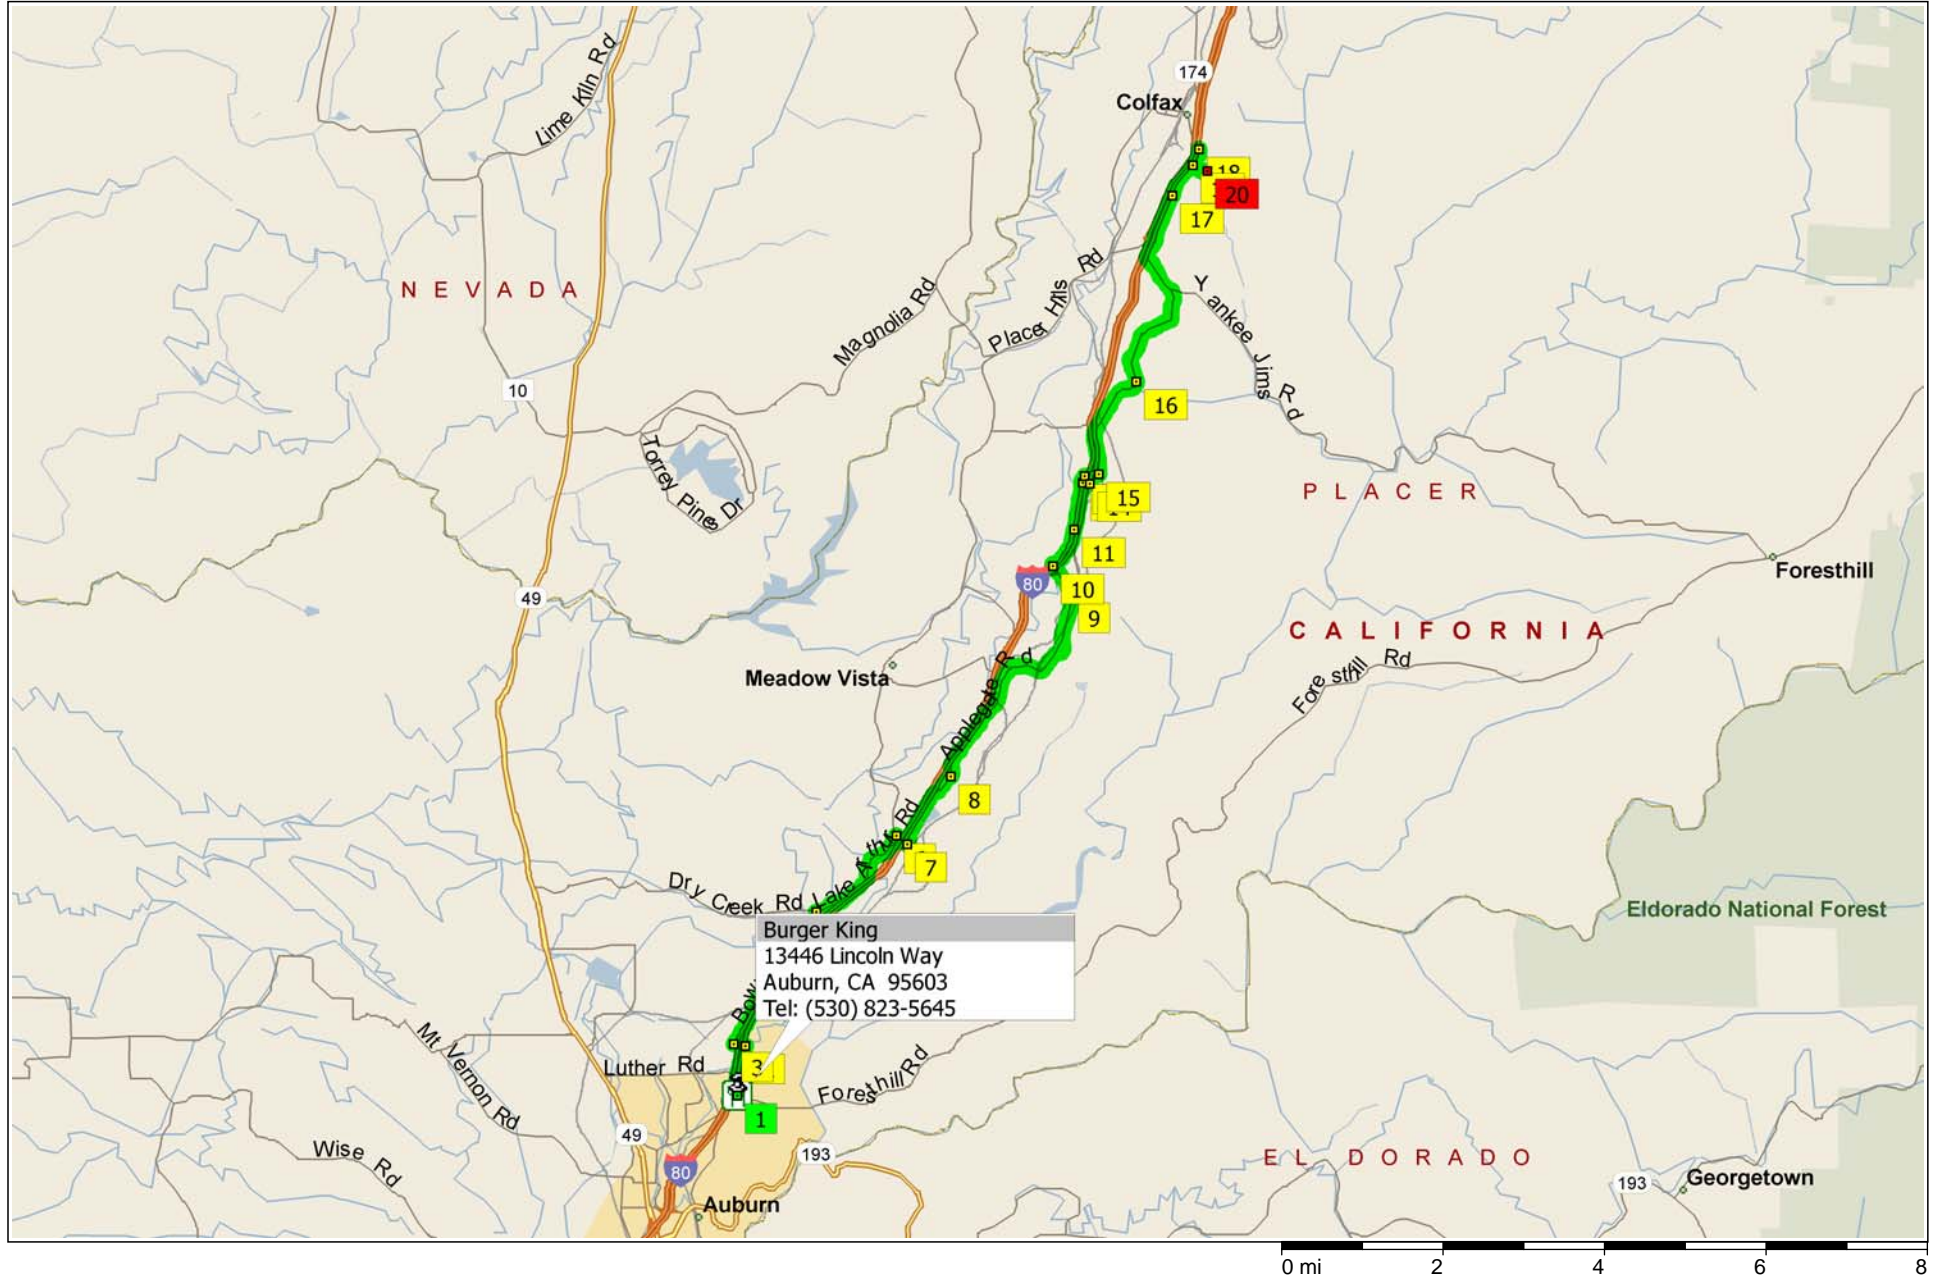

REME - Hell Hole 1

15.8 miles; 45 minutes

9:00 AM	0.0 mi	1	Depart 13446 Lincoln Way, Auburn, CA 95603 on Lincoln Way (North) for 0.6 mi
9:01 AM	0.6 mi	2	At Lincoln Way & Bowman Undercrossing Rd, Auburn, CA 95603, turn LEFT (West) onto Bowman Undercrossing Rd for 0.1 mi
9:02 AM	0.8 mi	3	At Bowman Undercrossing Rd & Bowman Rd, Auburn, CA 95603, turn RIGHT (North) onto Bowman Rd for 1.0 mi
9:03 AM	1.8 mi	4	At Bowman Rd & Bell Rd, Auburn, CA 95603, stay on Bowman Rd (North-East) for 0.9 mi
9:05 AM	2.7 mi		Road name changes to Christian Valley Rd for 76 yds
9:06 AM	2.8 mi	5	At Christian Valley Rd & Lake Arthur Rd, Auburn, CA 95602, turn RIGHT (East) onto Lake Arthur Rd for 1.5 mi
9:08 AM	4.2 mi	6	At Lake Arthur Rd & Placer Hills Rd, Applegate, CA 95703, turn RIGHT (South-East) onto Placer Hills Rd for 0.2 mi
9:08 AM	4.4 mi	7	At Placer Hills Rd & Applegate Rd, Auburn, CA 95603, turn LEFT (North) onto Applegate Rd for 1.0 mi
9:10 AM	5.4 mi	8	At Applegate Rd & Cheryl Ln, Applegate, CA 95703, stay on Applegate Rd (North-East) for 3.1 mi
9:15 AM	8.5 mi	9	At Applegate Rd & W Paoli Ln, Applegate, CA 95703, stay on Applegate Rd (North) for 0.3 mi
9:16 AM	8.8 mi		Keep STRAIGHT onto Applegate Rd [Geisendorfer Rd] for 0.1 mi
9:16 AM	8.9 mi	10	At Applegate Rd & Giesendorfer Rd, Colfax, CA 95713, bear RIGHT (North) onto Geisendorfer Rd [Giesendorfer Rd] for 0.2 mi
9:17 AM	9.1 mi		Road name changes to Giesendorfer Rd for 43 yds
9:17 AM	9.1 mi		Road name changes to Geisendorfer Rd [Giesendorfer Rd] for 0.3 mi
9:18 AM	9.5 mi	11	At Geisendorfer Rd & Leonard Ln, Colfax, CA 95713, stay on Geisendorfer Rd [Giesendorfer Rd] (North) for 0.2 mi
9:19 AM	9.6 mi		Road name changes to Giesendorfer Rd for 0.2 mi
9:20 AM	9.8 mi		Road name changes to Geisendorfer Rd [Giesendorfer Rd] for 0.2 mi