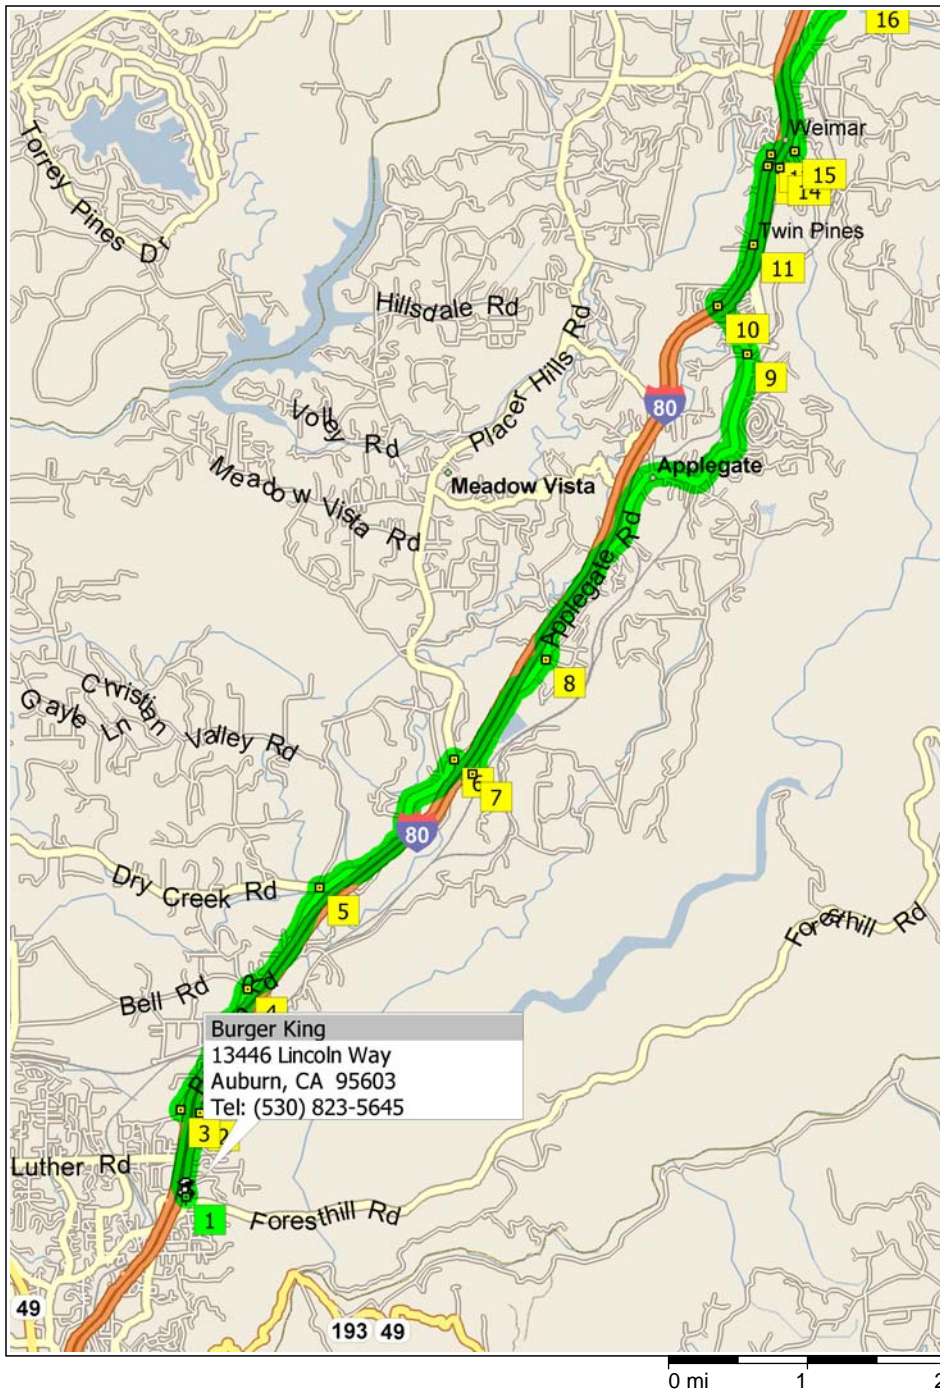

REME - Hell Hole 1

15.8 miles; 45 minutes

9:00 AM	0.0 mi	1	Depart 13446 Lincoln Way, Auburn, CA 95603 on Lincoln Way (North) for 0.6 mi
9:01 AM	0.6 mi	2	At Lincoln Way & Bowman Undercrossing Rd, Auburn, CA 95603, turn LEFT (West) onto Bowman Undercrossing Rd for 0.1 mi
9:02 AM	0.8 mi	3	At Bowman Undercrossing Rd & Bowman Rd, Auburn, CA 95603, turn RIGHT (North) onto Bowman Rd for 1.0 mi
9:03 AM	1.8 mi	4	At Bowman Rd & Bell Rd, Auburn, CA 95603, stay on Bowman Rd (North-East) for 0.9 mi
9:05 AM	2.7 mi		Road name changes to Christian Valley Rd for 76 yds
9:06 AM	2.8 mi	5	At Christian Valley Rd & Lake Arthur Rd, Auburn, CA 95602, turn RIGHT (East) onto Lake Arthur Rd for 1.5 mi
9:08 AM	4.2 mi	6	At Lake Arthur Rd & Placer Hills Rd, Applegate, CA 95703, turn RIGHT (South-East) onto Placer Hills Rd for 0.2 mi
9:08 AM	4.4 mi	7	At Placer Hills Rd & Applegate Rd, Auburn, CA 95603, turn LEFT (North) onto Applegate Rd for 1.0 mi
9:10 AM	5.4 mi	8	At Applegate Rd & Cheryl Ln, Applegate, CA 95703, stay on Applegate Rd (North-East) for 3.1 mi
9:15 AM	8.5 mi	9	At Applegate Rd & W Paoli Ln, Applegate, CA 95703, stay on Applegate Rd (North) for 0.3 mi
9:16 AM	8.8 mi		Keep STRAIGHT onto Applegate Rd [Geisendorfer Rd] for 0.1 mi
9:16 AM	8.9 mi	10	At Applegate Rd & Giesendorfer Rd, Colfax, CA 95713, bear RIGHT (North) onto Geisendorfer Rd [Giesendorfer Rd] for 0.2 mi
9:17 AM	9.1 mi		Road name changes to Giesendorfer Rd for 43 yds
9:17 AM	9.1 mi		Road name changes to Geisendorfer Rd [Giesendorfer Rd] for 0.3 mi
9:18 AM	9.5 mi	11	At Geisendorfer Rd & Leonard Ln, Colfax, CA 95713, stay on Geisendorfer Rd [Giesendorfer Rd] (North) for 0.2 mi
9:19 AM	9.6 mi		Road name changes to Giesendorfer Rd for 0.2 mi
9:20 AM	9.8 mi		Road name changes to Geisendorfer Rd [Giesendorfer Rd] for 0.2 mi