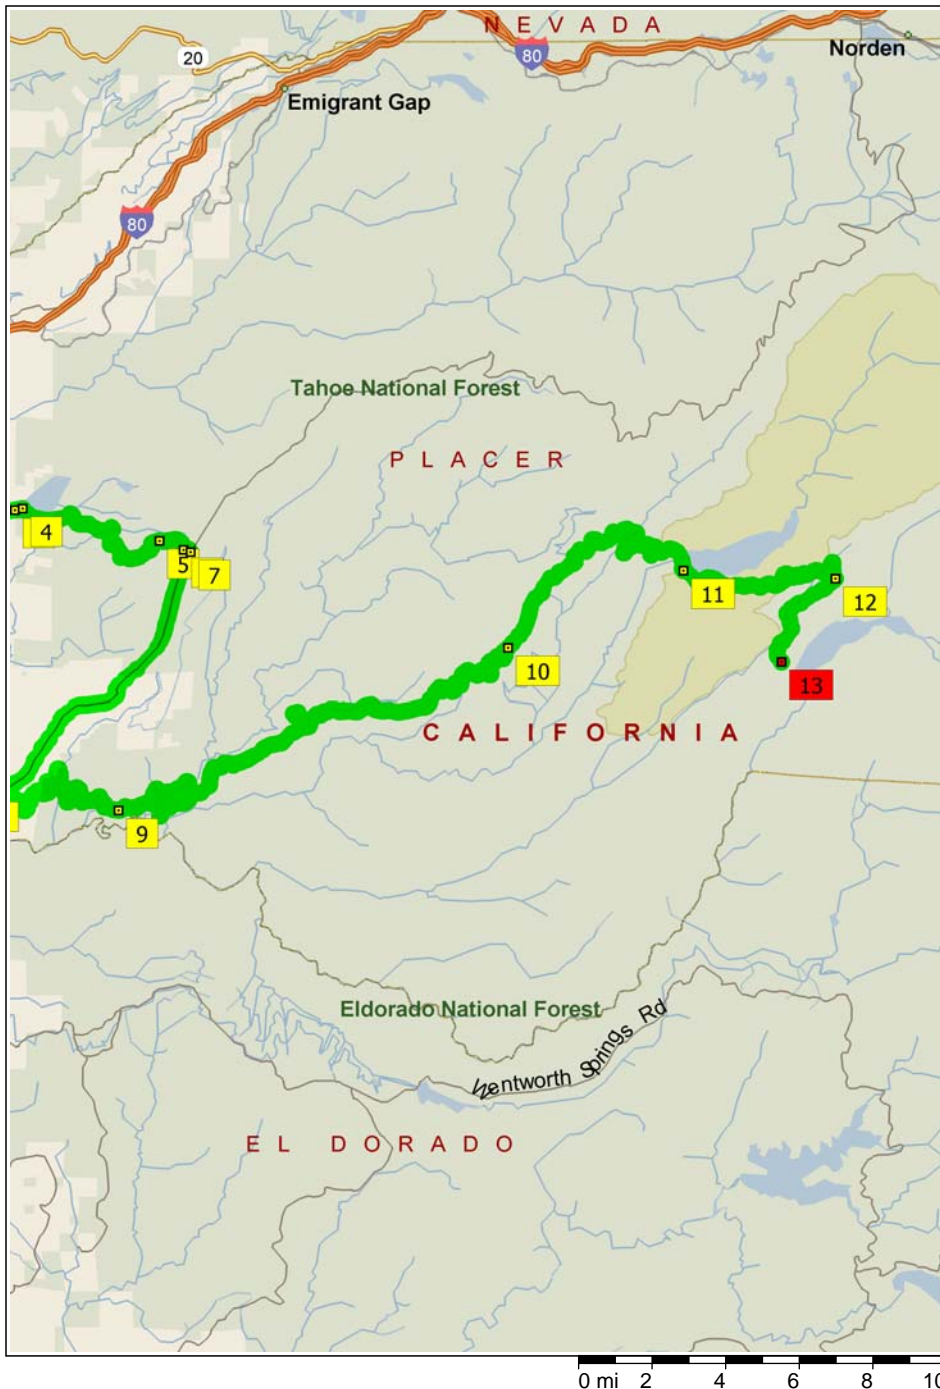

REME - Hell Hole 2

72.4 miles; 3 hours, 48 minutes

Mr King
5 Lincoln Way
Forest Hill, CA 95603
(530) 823-5645

9:45 AM	0.0 mi	1 Depart Iowa Hill Rd, Colfax, CA 95713 on Iowa Hill Rd (South) for 0.4 mi
9:45 AM	0.4 mi	Turn LEFT to stay on Iowa Hill Rd for 0.1 mi
9:45 AM	0.5 mi	Turn LEFT to stay on Iowa Hill Rd for 3.3 mi
9:52 AM	3.7 mi	2 Arrive near Colfax
10:12 AM	3.7 mi	Depart near Colfax on Iowa Hill Rd (South) for 4.8 mi
10:21 AM	8.5 mi	Turn LEFT to stay on Iowa Hill Rd for 4.4 mi
10:30 AM	12.9 mi	3 At 3199 Iowa Hill Rd, Colfax, CA 95713, road name changes to Local road(s) for 0.2 mi
10:31 AM	13.0 mi	Bear LEFT (North-East) onto Local road(s) for 87 yds
10:31 AM	13.1 mi	4 At Sugar Pine Rd, Foresthill, CA 95631, turn RIGHT (South-East) onto Sugar Pine Rd for 0.2 mi
10:32 AM	13.3 mi	Road name changes to Local road(s) for 1.2 mi
10:34 AM	14.5 mi	Turn RIGHT (East) onto FR-10 [Sugar Pine Rd] for 1.4 mi
10:37 AM	15.9 mi	Turn RIGHT to stay on FR-10 [Sugar Pine Rd] for 1.1 mi
10:39 AM	17.0 mi	Turn LEFT to stay on FR-10 [Sugar Pine Rd] for 0.3 mi
10:40 AM	17.2 mi	Bear LEFT (East) onto Hollow Log Rd for 1.1 mi
10:43 AM	18.3 mi	5 At Hollow Log Rd, Foresthill, CA 95631, stay on Hollow Log Rd (East) for 0.9 mi
10:44 AM	19.2 mi	6 At Sugar Pine Rd & Hollow Log Rd, Foresthill, CA 95631, stay on Hollow Log Rd (South-East) for 0.3 mi
10:45 AM	19.4 mi	7 At Hollow Log Rd & Donner Pass Rd, Foresthill, CA 95631, turn RIGHT (South) onto Donner Pass Rd [For Hill Divide Rd] for 5.6 mi
10:54 AM	25.0 mi	Bear LEFT (West) onto Donner Pass Rd for 21 yds
10:55 AM	25.0 mi	Road name changes to For Hill Divide Rd [Forest Hill Divide Rd] for 2.0 mi
10:59 AM	27.1 mi	Road name changes to Foresthill Rd [For Hill Divide Rd] for 1.3 mi
11:02 AM	28.4 mi	Road name changes to For Hill Divide Rd [Forest Hill Divide Rd] for 0.5 mi
11:03 AM	28.9 mi	8 At Foresthill Rd & Mosquito Ridge Rd, Foresthill, CA 95631, turn LEFT (South) onto FR-96 [Mosquito Ridge Rd] for 7.1 mi