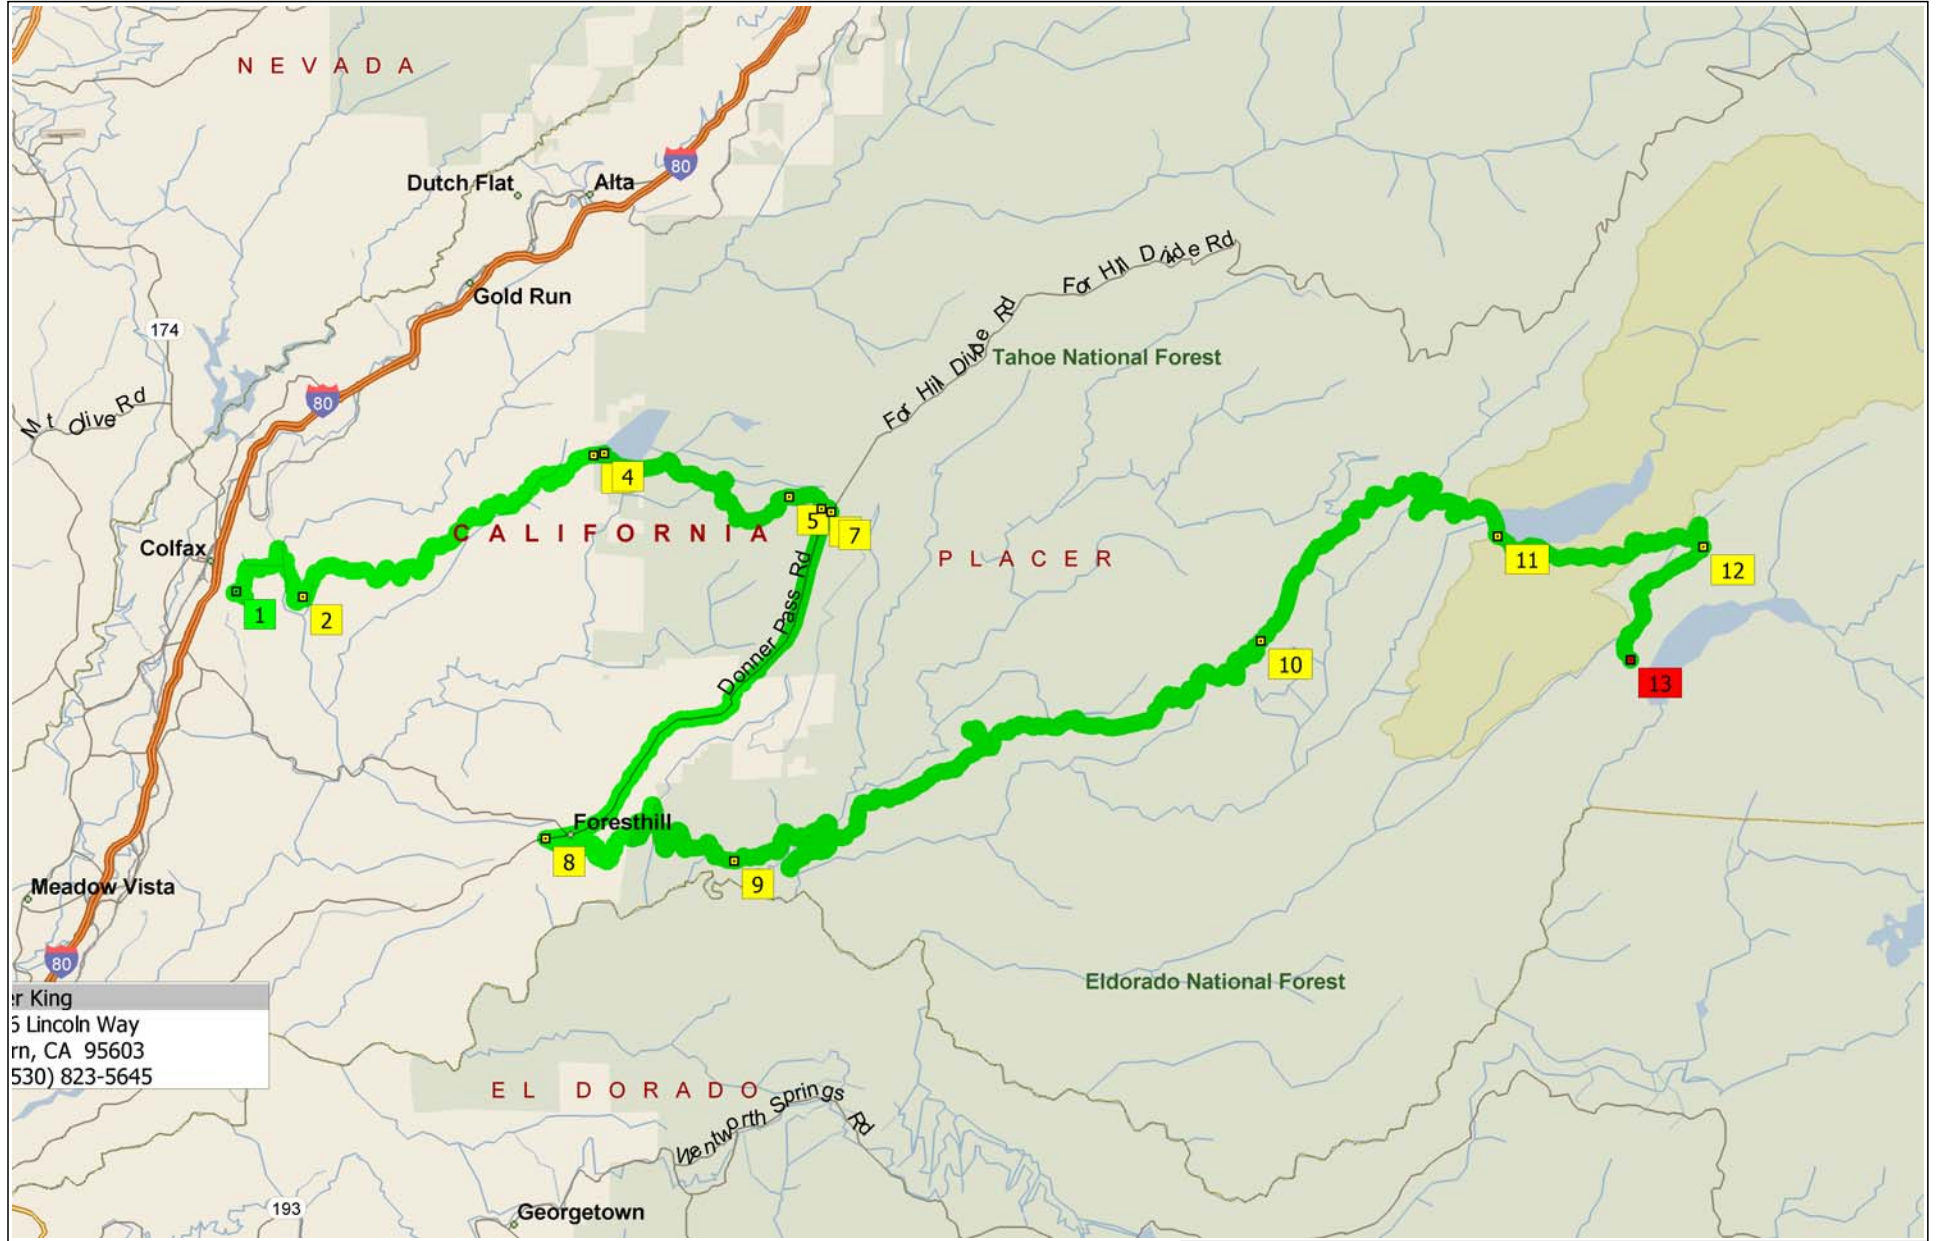

REME - Hell Hole 2

72.4 miles; 3 hours, 48 minutes

Mr King
5 Lincoln Way
Forest Hill, CA 95603
(530) 823-5645

9:45 AM	0.0 mi	1 Depart Iowa Hill Rd, Colfax, CA 95713 on Iowa Hill Rd (South) for 0.4 mi
9:45 AM	0.4 mi	Turn LEFT to stay on Iowa Hill Rd for 0.1 mi
9:45 AM	0.5 mi	Turn LEFT to stay on Iowa Hill Rd for 3.3 mi
9:52 AM	3.7 mi	2 Arrive near Colfax
10:12 AM	3.7 mi	Depart near Colfax on Iowa Hill Rd (South) for 4.8 mi
10:21 AM	8.5 mi	Turn LEFT to stay on Iowa Hill Rd for 4.4 mi
10:30 AM	12.9 mi	3 At 3199 Iowa Hill Rd, Colfax, CA 95713, road name changes to Local road(s) for 0.2 mi
10:31 AM	13.0 mi	Bear LEFT (North-East) onto Local road(s) for 87 yds
10:31 AM	13.1 mi	4 At Sugar Pine Rd, Foresthill, CA 95631, turn RIGHT (South-East) onto Sugar Pine Rd for 0.2 mi
10:32 AM	13.3 mi	Road name changes to Local road(s) for 1.2 mi
10:34 AM	14.5 mi	Turn RIGHT (East) onto FR-10 [Sugar Pine Rd] for 1.4 mi
10:37 AM	15.9 mi	Turn RIGHT to stay on FR-10 [Sugar Pine Rd] for 1.1 mi
10:39 AM	17.0 mi	Turn LEFT to stay on FR-10 [Sugar Pine Rd] for 0.3 mi
10:40 AM	17.2 mi	Bear LEFT (East) onto Hollow Log Rd for 1.1 mi
10:43 AM	18.3 mi	5 At Hollow Log Rd, Foresthill, CA 95631, stay on Hollow Log Rd (East) for 0.9 mi
10:44 AM	19.2 mi	6 At Sugar Pine Rd & Hollow Log Rd, Foresthill, CA 95631, stay on Hollow Log Rd (South-East) for 0.3 mi
10:45 AM	19.4 mi	7 At Hollow Log Rd & Donner Pass Rd, Foresthill, CA 95631, turn RIGHT (South) onto Donner Pass Rd [For Hill Divide Rd] for 5.6 mi
10:54 AM	25.0 mi	Bear LEFT (West) onto Donner Pass Rd for 21 yds
10:55 AM	25.0 mi	Road name changes to For Hill Divide Rd [Forest Hill Divide Rd] for 2.0 mi
10:59 AM	27.1 mi	Road name changes to Foresthill Rd [For Hill Divide Rd] for 1.3 mi
11:02 AM	28.4 mi	Road name changes to For Hill Divide Rd [Forest Hill Divide Rd] for 0.5 mi
11:03 AM	28.9 mi	8 At Foresthill Rd & Mosquito Ridge Rd, Foresthill, CA 95631, turn LEFT (South) onto FR-96 [Mosquito Ridge Rd] for 7.1 mi