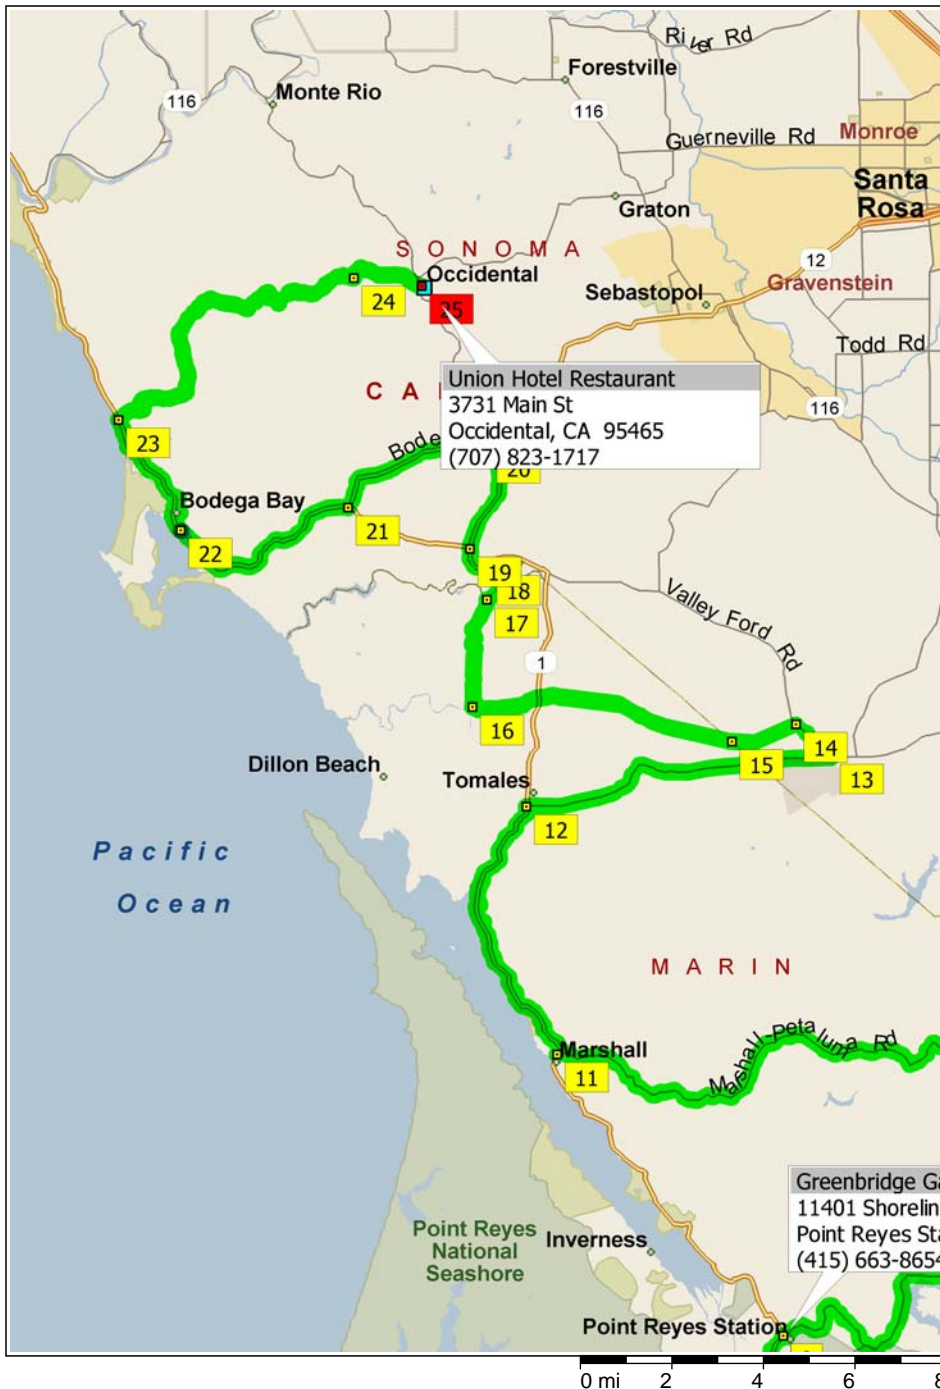

1:58 PM	60.0 mi	11	At Shoreline Hwy & Marshall-Petaluma Rd, Marshall, CA 94940, turn RIGHT (North-East) onto SR-1 [Shoreline Hwy] for 6.9 mi
2:06 PM	66.9 mi	12	At Shoreline Hwy & Tomales-Petaluma Rd, Tomales, CA 94971, turn RIGHT (East) onto Tomales-Petaluma Rd for 5.5 mi
2:16 PM	72.4 mi		Road name changes to Tomales Rd for 1.7 mi
2:19 PM	74.1 mi	13	At Valley Ford Rd & Tomales Rd, Petaluma, CA 94952, turn LEFT (West) onto Valley Ford Rd for 1.1 mi
2:21 PM	75.1 mi	14	At Fallon Rd & Valley Ford Rd, Petaluma, CA 94952, turn LEFT (West) onto Fallon Rd for 1.5 mi
2:25 PM	76.6 mi	15	At Fallon-Two Rock Rd & Fallon Rd, Tomales, CA 94971, road name changes to Fallon-Two Rock Rd for 4.4 mi
2:39 PM	81.1 mi		Road name changes to Whitaker Bluff Rd for 1.4 mi
2:43 PM	82.5 mi		Turn RIGHT to stay on Whitaker Bluff Rd for 0.2 mi
2:44 PM	82.6 mi	16	At Middle Rd & Whitaker Bluff Rd, Petaluma, CA 94952, turn RIGHT (North) onto Middle Rd for 2.5 mi
2:51 PM	85.2 mi	17	At Marsh Rd & Middle Rd, Valley Ford, CA 94972, turn RIGHT to stay on Middle Rd for 1.0 mi
2:54 PM	86.1 mi	18	At Valley Ford Rd & Middle Rd, Valley Ford, CA 94972, turn LEFT (South-West) onto SR-1 [Valley Ford Rd] for 0.8 mi
2:55 PM	86.9 mi	19	At Valley Ford Cutoff & Valley Ford Rd, Valley Ford, CA 94972, keep RIGHT onto Valley Ford Freestone Rd for 2.6 mi
2:58 PM	89.5 mi	20	At Valley Ford Freestone Rd & Bodega Hwy, Valley Ford, CA 94972, turn LEFT (West) onto Bodega Hwy for 3.8 mi
3:03 PM	93.3 mi	21	At Bodega Hwy & Valley Ford Cutoff, Bodega, CA 94922, turn RIGHT (West) onto SR-1 for 4.7 mi
3:09 PM	98.0 mi	22	Arrive Texaco [900 SR-1, Bodega Bay, CA 94923, (707) 875-9868]
3:19 PM	98.0 mi		Depart Texaco [900 SR-1, Bodega Bay, CA 94923, (707) 875-9868] on SR-1 (West) for 3.3 mi