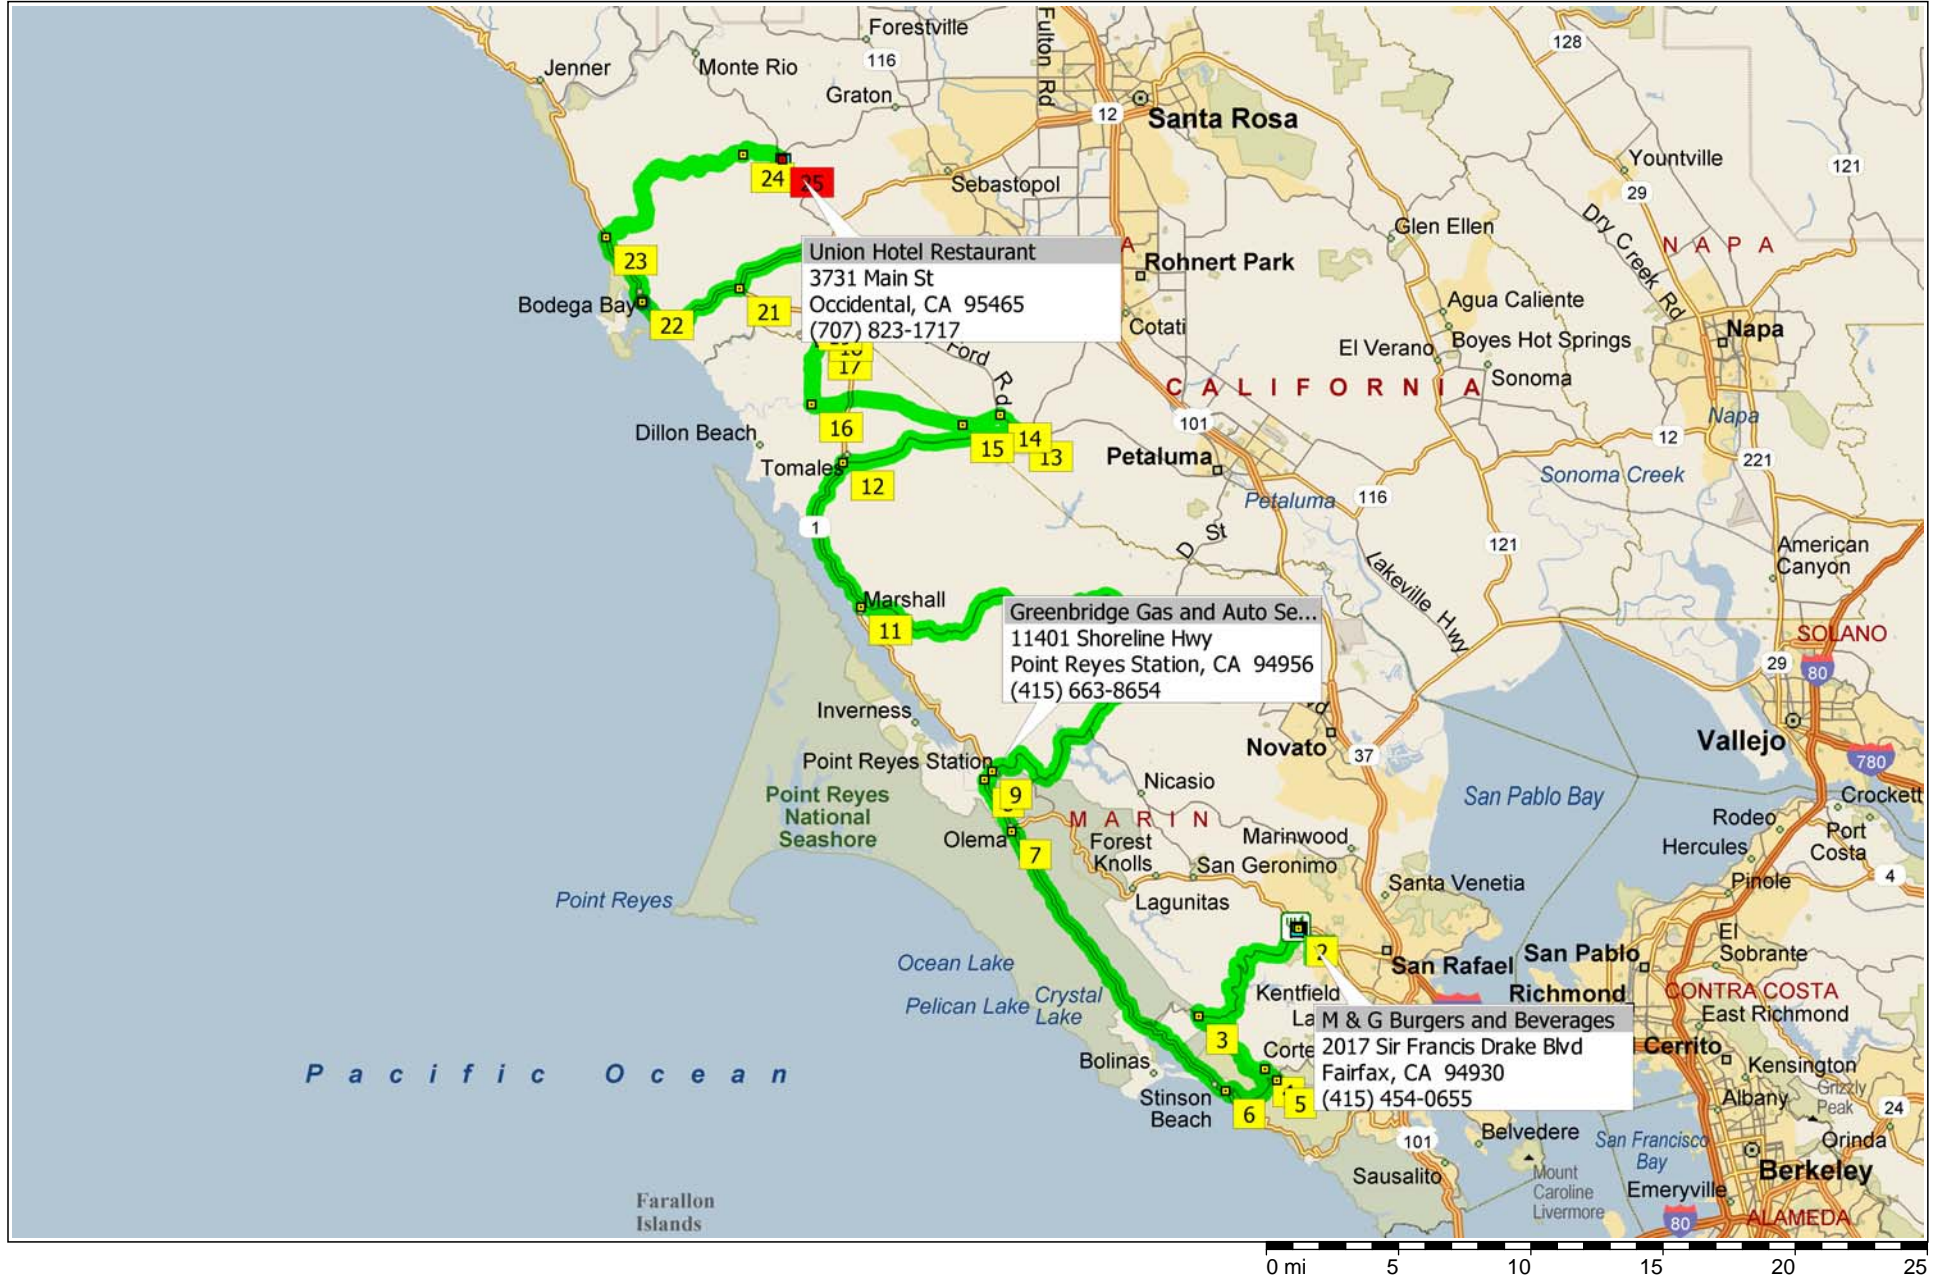

REME Fairfax-Occidental

111.4 miles; 3 hours, 54 minutes

Greenbridge Gas and Auto Se...
11401 Shoreline Hwy
Point Reyes Station, CA 94956
(415) 663-8654

M & G Burgers
2017 Sir Francis Drake Blvd
Fairfax, CA 94930
(415) 454-0655

12:00 PM	0.0 mi	1 Depart M & G Burgers, Sir Francis Drake Blvd, Fairfax on Sir Francis Drake Blvd (South-East) for 120 yds
12:00 PM	0.1 mi	Turn RIGHT (South) onto Claus Dr, then immediately turn LEFT (East) onto Broadway Blvd for 87 yds
12:01 PM	0.1 mi	2 At Bolinas RD & Broadway Blvd, turn RIGHT (South) onto Bolinas Rd for 1.1 mi
12:03 PM	1.2 mi	Road name changes to Fairfax Bolinas Rd for 9.1 mi
12:19 PM	10.3 mi	3 At W Ridgecrest Blvd & Fairfax Bolinas Rd, Stinson Beach, CA 94970, bear LEFT (South-East) onto W Ridgecrest Blvd for 3.8 mi
12:30 PM	14.1 mi	4 At Pan Toll Rd & E Ridgecrest Blvd, Stinson Beach, CA 94970, turn RIGHT (South) onto Pan Toll Rd for 1.4 mi
12:34 PM	15.5 mi	5 At Panoramic Hwy & Pan Toll Rd, Mill Valley, CA 94941, turn RIGHT (South-West) onto Panoramic Hwy for 3.6 mi
12:41 PM	19.1 mi	Turn RIGHT (North) onto SR-1 [Shoreline Hwy] for 0.3 mi
12:41 PM	19.4 mi	6 At Shoreline Hwy & Calle del Mar, Stinson Beach, CA 94970, stay on SR-1 [Shoreline Hwy] (West) for 13.7 mi
12:58 PM	33.1 mi	7 At Shoreline Hwy & Sir Francis Drake Blvd, Olema, CA 94950, stay on SR-1 [Shoreline Hwy] (North-West) for 2.2 mi
1:00 PM	35.3 mi	Turn LEFT to stay on SR-1 [Shoreline Hwy] for 0.2 mi
1:01 PM	35.5 mi	8 Arrive Greenbridge Gas and Auto Service
1:16 PM	35.5 mi	Depart Greenbridge Gas and Auto Service on SR-1 [Shoreline Hwy] (North-East) for 0.4 mi
1:16 PM	35.9 mi	9 At Shoreline Hwy & Point Reyes-Petaluma Rd, Point Reyes Station, CA 94956, turn RIGHT (East) onto Point Reyes-Petaluma Rd for 10.5 mi
1:34 PM	46.4 mi	10 At Point Reyes-Petaluma Rd & Wilson Hill Rd, Marshall, CA 94940, turn LEFT (West) onto Wilson Hill Rd [Hicks Valley Rd] for 2.8 mi
1:39 PM	49.1 mi	Turn LEFT (South) onto Marshall-Petaluma Rd for 10.9 mi