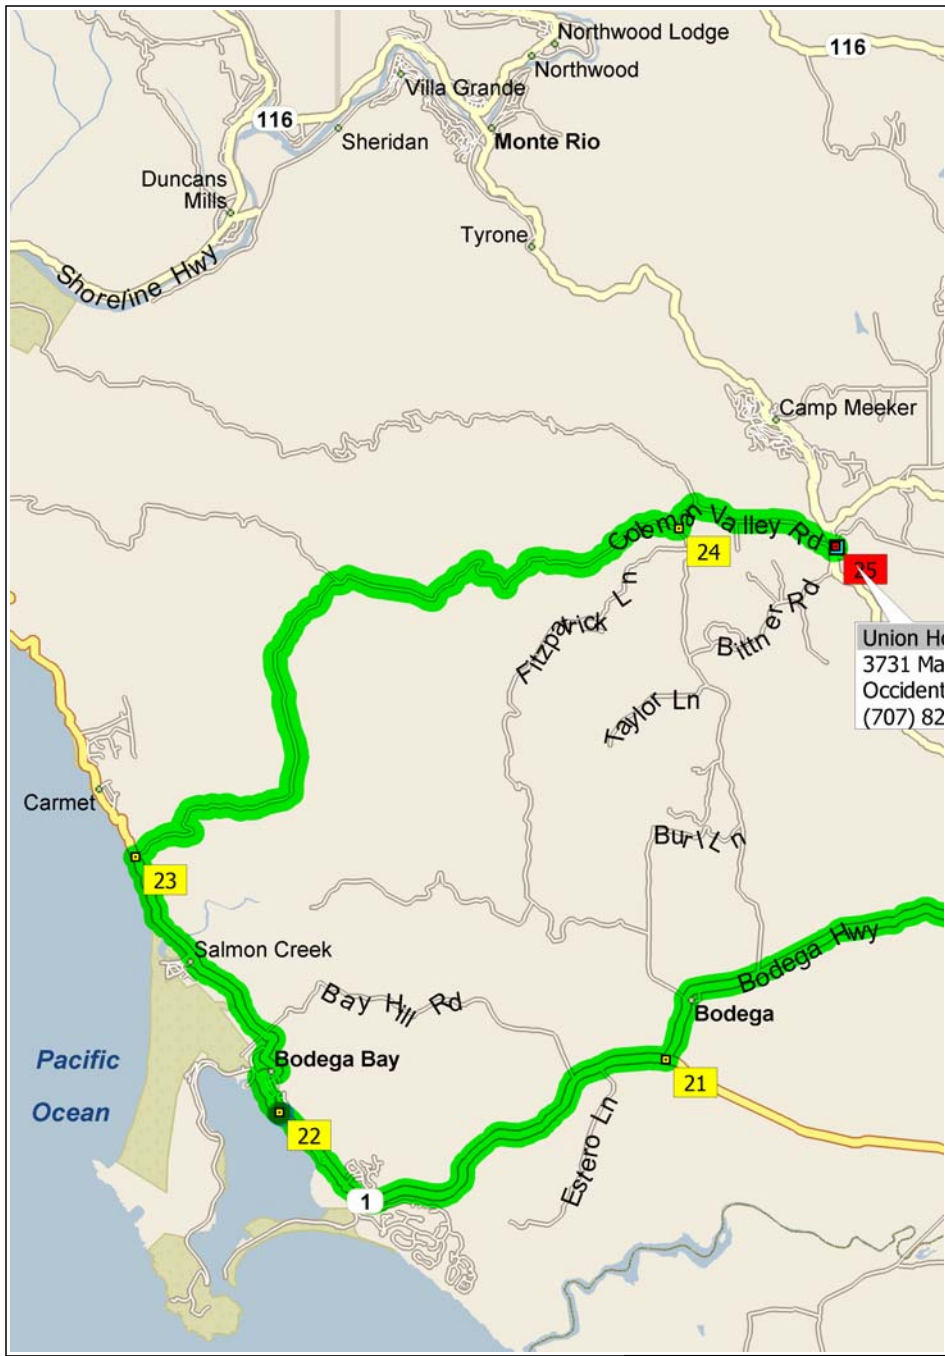

REME Fairfax-Occidental

111.4 miles; 3 hours, 54 minutes

Greenbridge Gas and Auto Se...
11401 Shoreline Hwy
Point Reyes Station, CA 94956
(415) 663-8654

M & G Burgers
2017 Sir Francis Drake Blvd
Fairfax, CA 94930
(415) 454-0655

- 3:23 PM 101.3 mi 23 At SR-1 & Coleman Valley Rd, Bodega Bay, CA 94923, turn RIGHT (East) onto Coleman Valley Rd for 8.3 mi
- 3:47 PM 109.5 mi 24 At Joy Rd & Coleman Valley Rd, Occidental, CA 95465, stay on Coleman Valley Rd (North) for 1.8 mi
- 3:53 PM 111.3 mi Road name changes to 3rd St for 43 yds
- 3:54 PM 111.3 mi Turn LEFT (North) onto Main St for 43 yds
- 3:54 PM 111.4 mi 25 Arrive Union Hotel Restaurant, Main St, Occidental