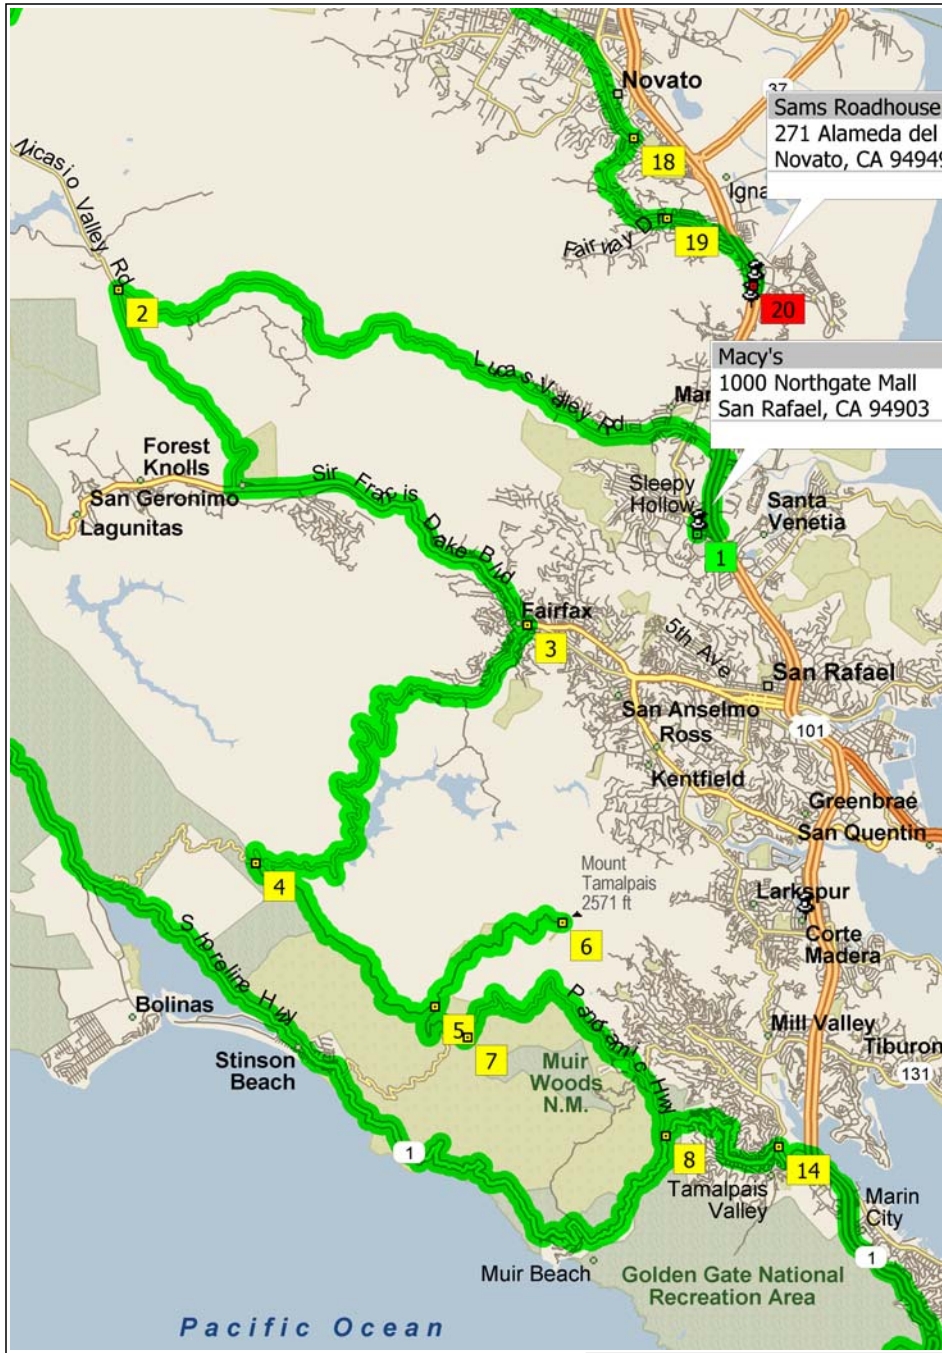

9:30 AM	0.0 mi	1 Depart Macy's [1000 Northgate Mall, San Rafael, CA 94903] on Northgate Dr (North) for 0.2 mi
9:31 AM	0.2 mi	Turn RIGHT (South-East) onto Manuel T Freitas Pky for 0.3 mi
9:31 AM	0.5 mi	Take Ramp (RIGHT) onto US-101 [Redwood Hwy] for 0.8 mi towards US-101 / Eureka
9:32 AM	1.3 mi	Keep RIGHT onto Ramp for 0.3 mi towards Smith Ranch Rd / Lucas Valley Rd
9:33 AM	1.6 mi	Keep LEFT to stay on Ramp for 43 yds towards Lucas Valley Rd
9:33 AM	1.7 mi	Turn LEFT (West) onto Smith Ranch Rd for 164 yds
9:33 AM	1.7 mi	Road name changes to Lucas Valley Rd for 10.2 mi
9:52 AM	12.0 mi	2 At Lucas Valley Rd & Nicasio Valley Rd, Nicasio, CA 94946, turn LEFT (South) onto Nicasio Valley Rd for 3.8 mi
9:59 AM	15.8 mi	Turn LEFT (East) onto Sir Francis Drake Blvd for 4.9 mi
10:05 AM	20.7 mi	Turn RIGHT (West) onto Broadway Blvd for 0.3 mi
10:06 AM	21.0 mi	3 At Broadway Blvd & Bolinas Rd, Fairfax, CA 94930, turn RIGHT (South) onto Bolinas Rd for 1.1 mi
10:08 AM	22.0 mi	Road name changes to Fairfax Bolinas Rd for 9.1 mi
10:23 AM	31.1 mi	4 Arrive W Ridgecrest Blvd & Fairfax Bolinas Rd, Stinson Beach, CA 94970
10:38 AM	31.1 mi	Depart W Ridgecrest Blvd & Fairfax Bolinas Rd, Stinson Beach, CA 94970 on (W) Ridgecrest Blvd (South-East) for 3.8 mi
10:46 AM	34.9 mi	5 At Pan Toll Rd & W Ridgecrest Blvd, Stinson Beach, CA 94970, stay on E Ridgecrest Blvd (East) for 3.0 mi
10:52 AM	37.9 mi	6 Arrive E Ridgecrest Blvd, Mill Valley, CA 94941
11:22 AM	37.9 mi	Depart E Ridgecrest Blvd, Mill Valley, CA 94941 on E Ridgecrest Blvd (West) for 3.0 mi
11:28 AM	40.8 mi	Turn LEFT (South) onto Pan Toll Rd for 1.4 mi
11:31 AM	42.2 mi	7 At Panoramic Hwy & Pan Toll Rd, Mill Valley, CA 94941, turn LEFT (North-East) onto Panoramic Hwy for 5.4 mi