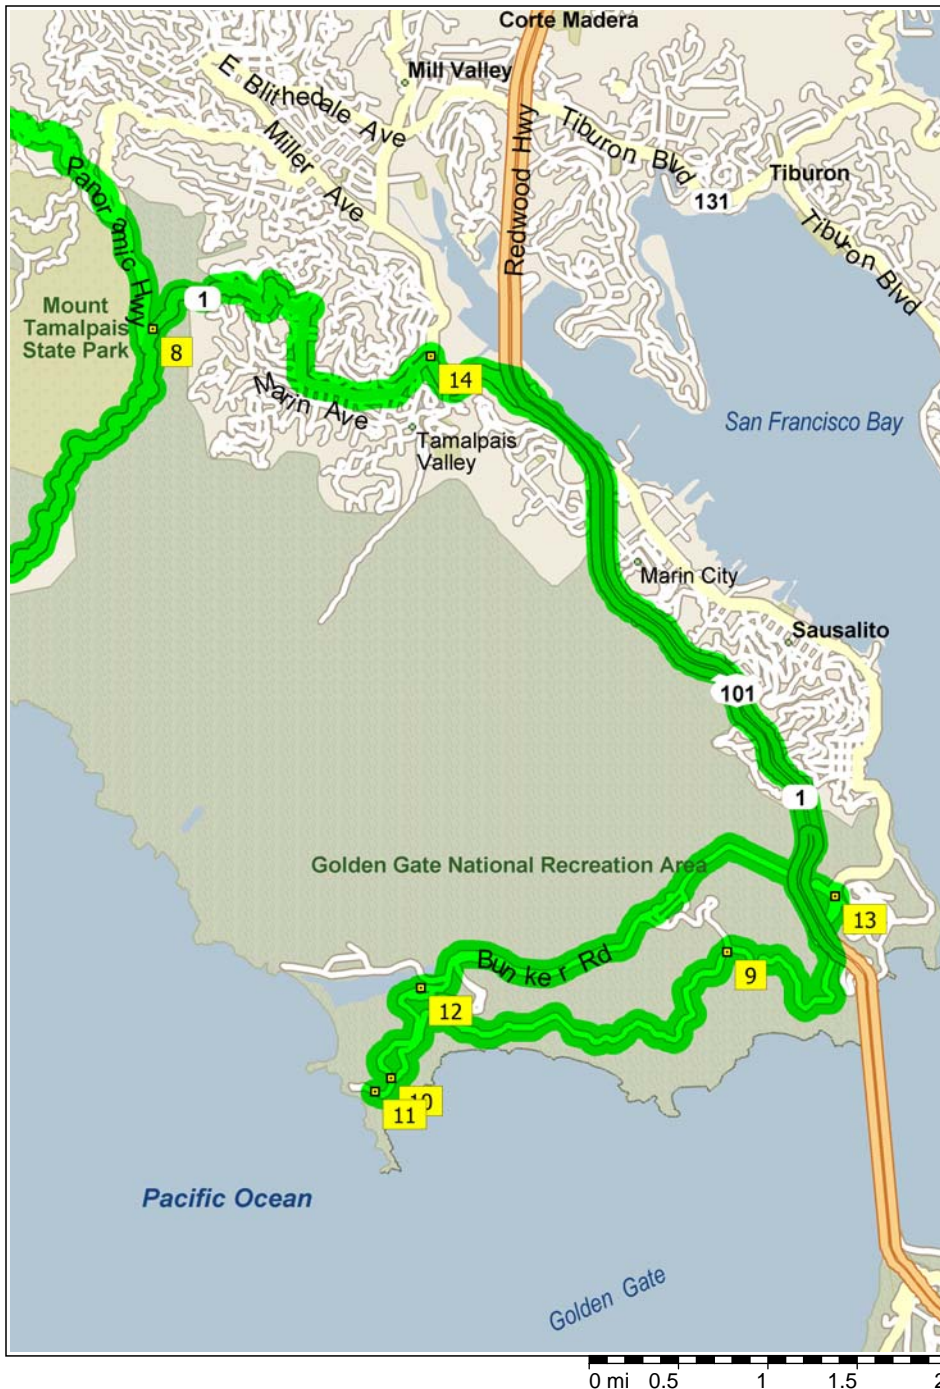

# REME Marin Headlands 2007

119.3 miles; 7 hours, 4 minutes

9:30 AM	0.0 mi	<b>1</b> Depart Macy's [1000 Northgate Mall, San Rafael, CA 94903] on Northgate Dr (North) for 0.2 mi
9:31 AM	0.2 mi	Turn RIGHT (South-East) onto Manuel T Freitas Pky for 0.3 mi
9:31 AM	0.5 mi	Take Ramp (RIGHT) onto US-101 [Redwood Hwy] for 0.8 mi towards US-101 / Eureka
9:32 AM	1.3 mi	Keep RIGHT onto Ramp for 0.3 mi towards Smith Ranch Rd / Lucas Valley Rd
9:33 AM	1.6 mi	Keep LEFT to stay on Ramp for 43 yds towards Lucas Valley Rd
9:33 AM	1.7 mi	Turn LEFT (West) onto Smith Ranch Rd for 164 yds
9:33 AM	1.7 mi	Road name changes to Lucas Valley Rd for 10.2 mi
9:52 AM	12.0 mi	<b>2</b> At Lucas Valley Rd & Nicasio Valley Rd, Nicasio, CA 94946, turn LEFT (South) onto Nicasio Valley Rd for 3.8 mi
9:59 AM	15.8 mi	Turn LEFT (East) onto Sir Francis Drake Blvd for 4.9 mi
10:05 AM	20.7 mi	Turn RIGHT (West) onto Broadway Blvd for 0.3 mi
10:06 AM	21.0 mi	<b>3</b> At Broadway Blvd & Bolinas Rd, Fairfax, CA 94930, turn RIGHT (South) onto Bolinas Rd for 1.1 mi
10:08 AM	22.0 mi	Road name changes to Fairfax Bolinas Rd for 9.1 mi
10:23 AM	31.1 mi	<b>4</b> Arrive W Ridgecrest Blvd & Fairfax Bolinas Rd, Stinson Beach, CA 94970
10:38 AM	31.1 mi	Depart W Ridgecrest Blvd & Fairfax Bolinas Rd, Stinson Beach, CA 94970 on (W) Ridgecrest Blvd (South-East) for 3.8 mi
10:46 AM	34.9 mi	<b>5</b> At Pan Toll Rd & W Ridgecrest Blvd, Stinson Beach, CA 94970, stay on E Ridgecrest Blvd (East) for 3.0 mi
10:52 AM	37.9 mi	<b>6</b> Arrive E Ridgecrest Blvd, Mill Valley, CA 94941
11:22 AM	37.9 mi	Depart E Ridgecrest Blvd, Mill Valley, CA 94941 on E Ridgecrest Blvd (West) for 3.0 mi
11:28 AM	40.8 mi	Turn LEFT (South) onto Pan Toll Rd for 1.4 mi
11:31 AM	42.2 mi	<b>7</b> At Panoramic Hwy & Pan Toll Rd, Mill Valley, CA 94941, turn LEFT (North-East) onto Panoramic Hwy for 5.4 mi