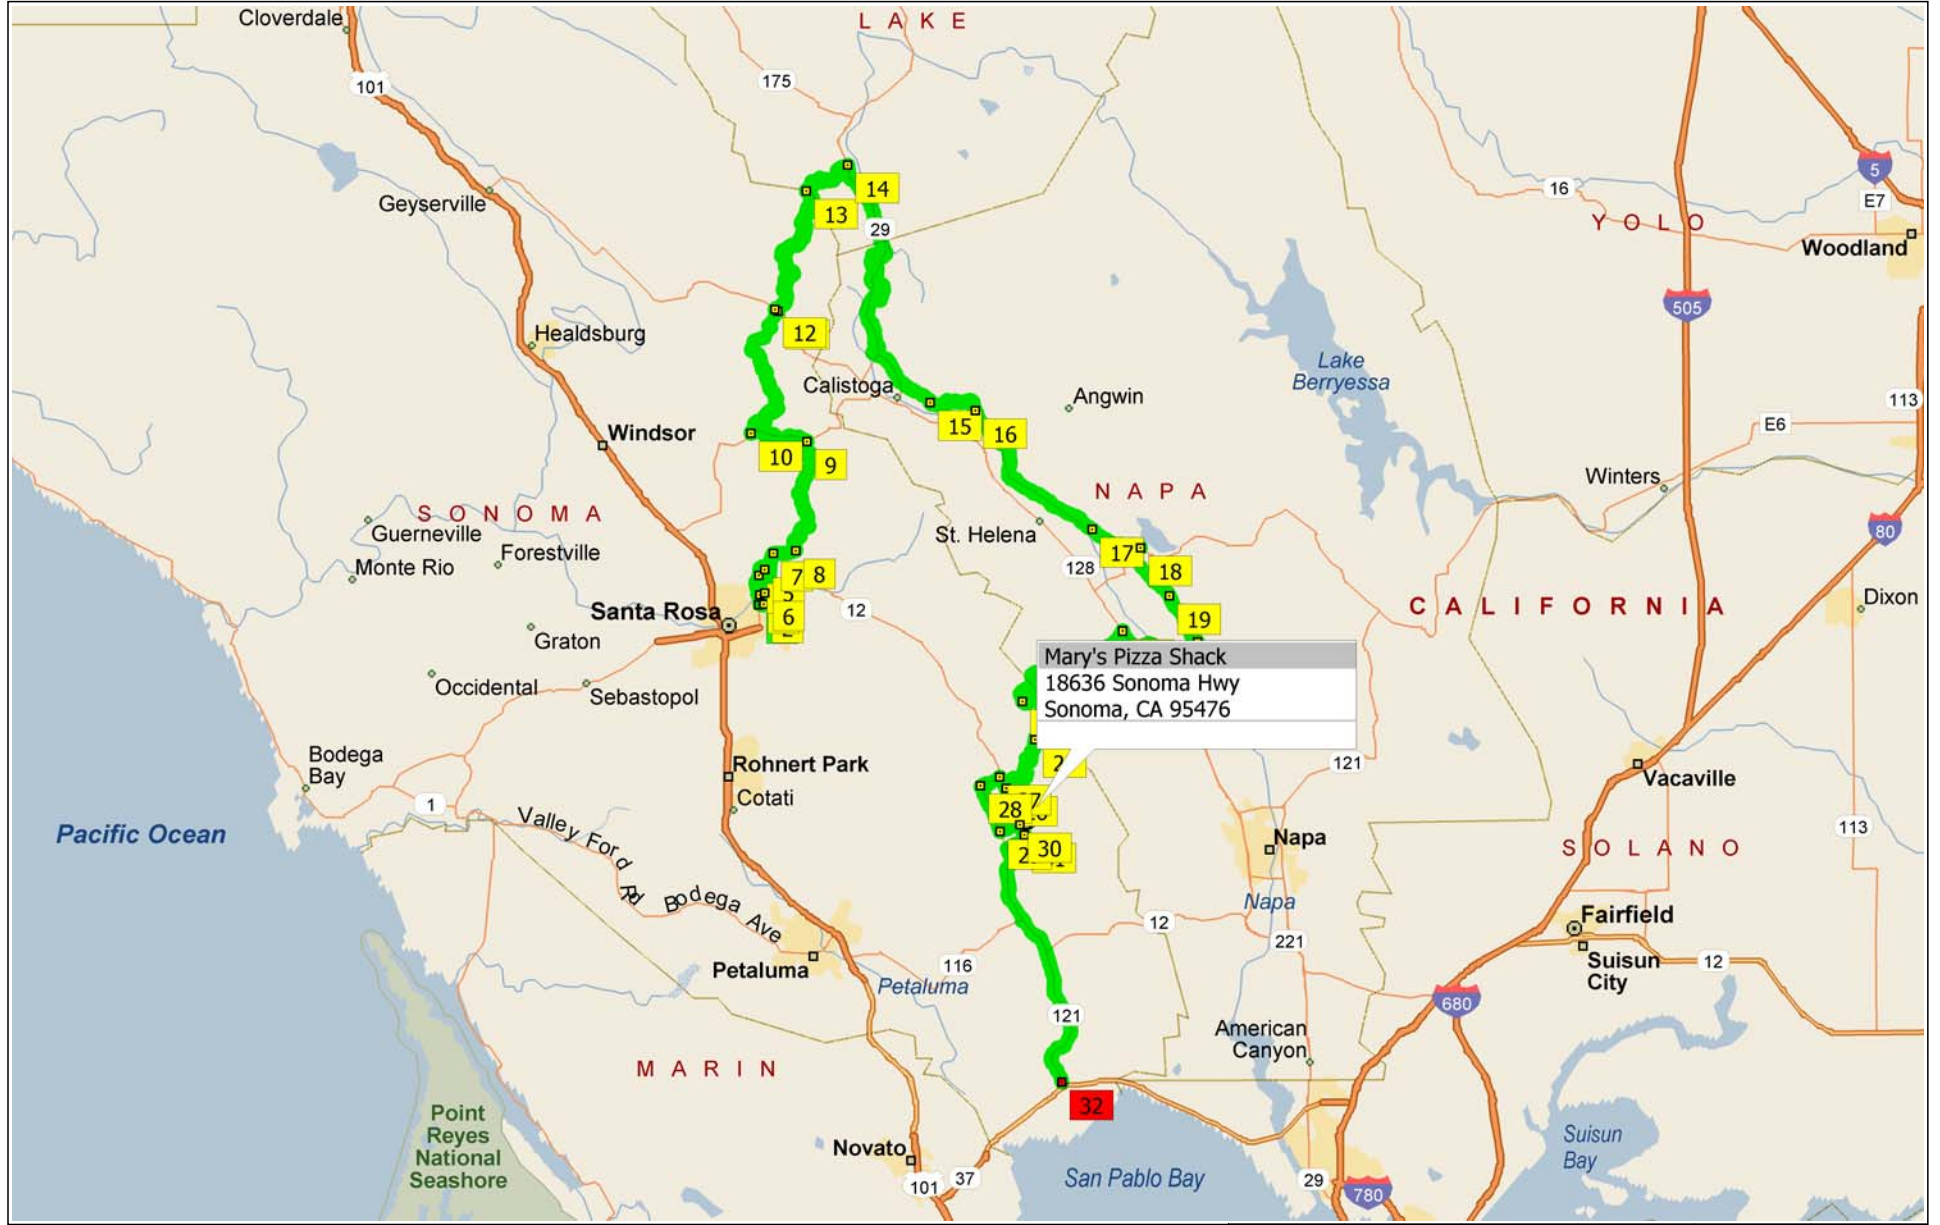

REME Santa Rosa-Sonoma Run

107.2 miles; 5 hours, 12 minutes