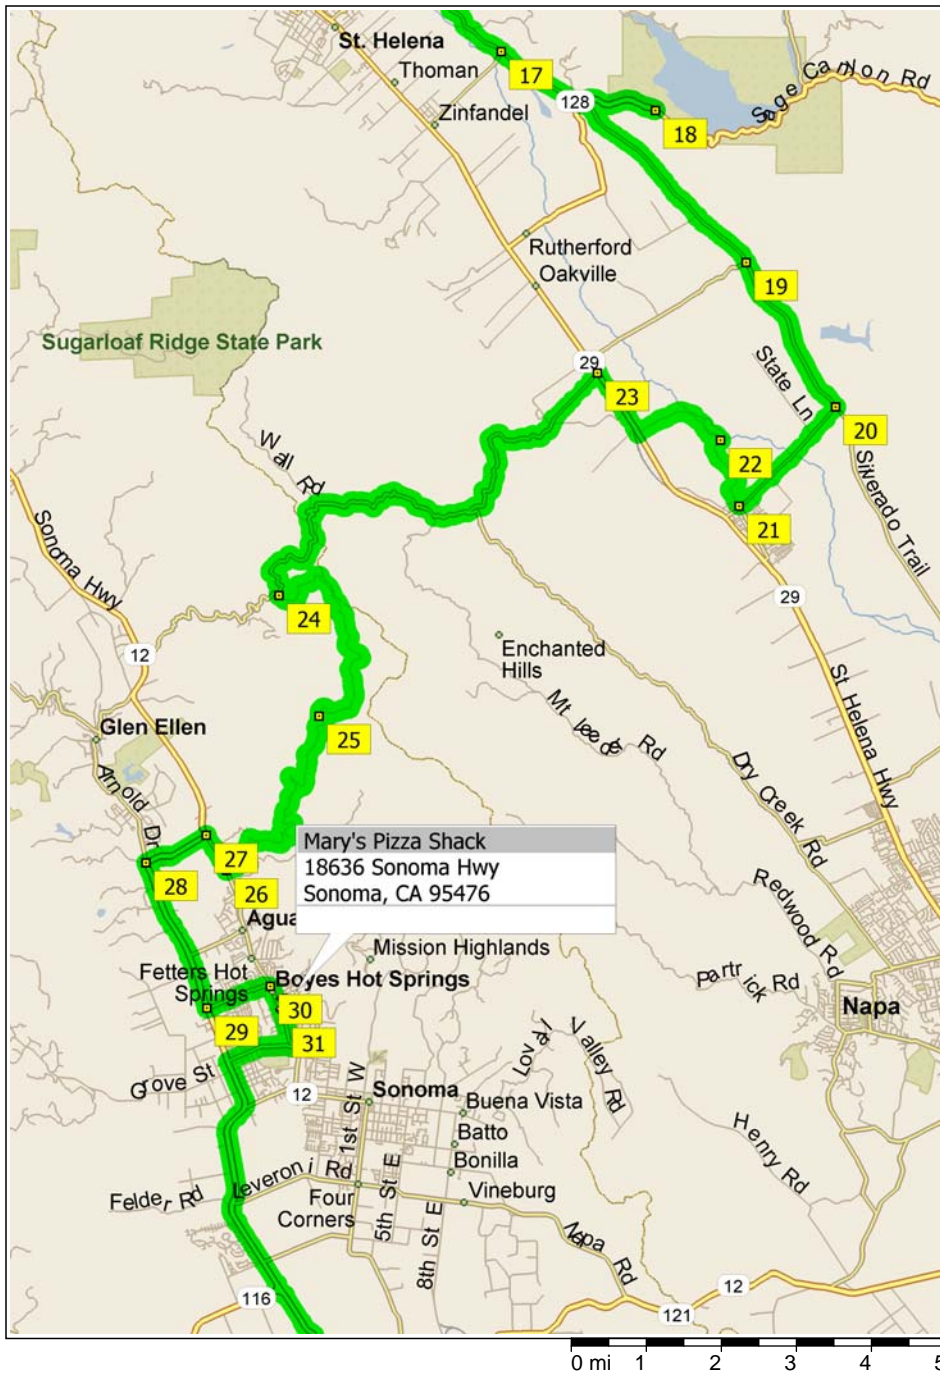

11:30 AM	69.0 mi	20	At Yountville Cross Rd & Silverado Tr, Yountville, CA 94599, turn RIGHT (South-West) onto Yountville Cross Rd for 1.9 mi
11:35 AM	70.9 mi	21	At Yount St & Yountville Cross Rd, Yountville, CA 94599, turn RIGHT (North) onto Yount St for 0.3 mi
11:35 AM	71.2 mi		Road name changes to Yount Mill Rd for 0.8 mi
11:38 AM	72.0 mi	22	At Cook Rd & Yount Mill Rd, Yountville, CA 94599, stay on Yount Mill Rd (North-West) for 1.3 mi
11:41 AM	73.3 mi		Turn RIGHT (North) onto SR-29 [St Helena Hwy] for 1.0 mi
11:42 AM	74.3 mi	23	At Oakville Grade Rd & SR-29, Napa, CA 94558, turn LEFT (South-West) onto Oakville Grade Rd for 3.2 mi
11:50 AM	77.6 mi		Bear RIGHT (West) onto Dry Creek Rd for 2.8 mi
11:57 AM	80.4 mi		Road name changes to Trinity Rd for 1.6 mi
12:01 PM	82.0 mi	24	At Trinity Rd & Cavedale Rd, Glen Ellen, CA 95442, turn LEFT (East) onto Cavedale Rd for 3.6 mi
12:09 PM	85.6 mi	25	At 3600 Cavedale Rd, Sonoma, CA 95476, stay on Cavedale Rd (East) for 3.8 mi
12:18 PM	89.4 mi	26	At Cavedale Rd & SR-12, Sonoma, CA 95476, turn RIGHT (North) onto SR-12 [Sonoma Hwy] for 0.5 mi
12:19 PM	89.9 mi	27	At SR-12 & Madrone Rd, Glen Ellen, CA 95442, turn LEFT (West) onto Madrone Rd for 0.9 mi
12:20 PM	90.9 mi	28	At Madrone Rd & Arnold Dr, Glen Ellen, CA 95442, turn LEFT (South) onto Arnold Dr for 2.1 mi
12:22 PM	93.0 mi	29	At Arnold Dr & Boyes Blvd, Sonoma, CA 95476, turn LEFT (East) onto Boyes Blvd for 0.9 mi
12:24 PM	93.9 mi	30	At Boyes Blvd & SR-12, Sonoma, CA 95476, turn RIGHT (South) onto SR-12 [Sonoma Hwy] for 0.5 mi
12:25 PM	94.4 mi	31	Arrive Mary's Pizza Shack
1:55 PM	94.4 mi		Depart Mary's Pizza Shack on SR-12 [Sonoma Hwy] (South) for 0.4 mi
1:56 PM	94.8 mi		Turn RIGHT (West) onto W Verano Ave for 0.9 mi