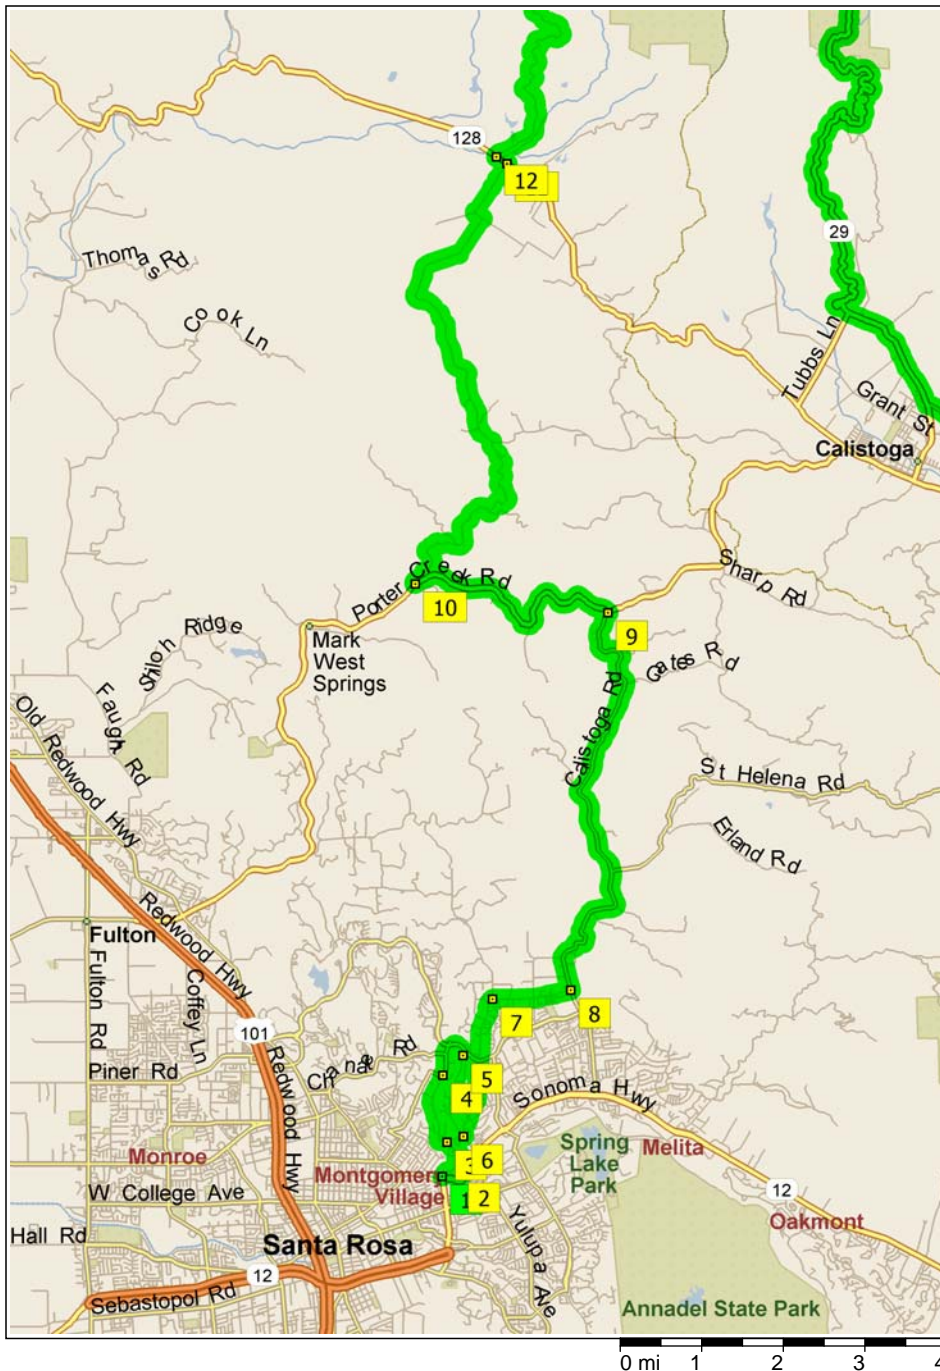

9:00 AM	0.0 mi	1	Depart Farmers Ln & Long Dr, Santa Rosa, CA 95405 on Farmers Ln (North-East) for 174 yds
9:00 AM	0.1 mi		Road name changes to Sunridge Dr for 0.2 mi
9:01 AM	0.3 mi	2	At Sunridge Dr & Sunrise Ave, Santa Rosa, CA 95409, bear LEFT (North) onto Sunrise Ave for 54 yds
9:01 AM	0.3 mi		Turn RIGHT to stay on Sunrise Ave for 0.3 mi
9:01 AM	0.6 mi		Turn RIGHT (North-East) onto Osage Ave for 0.2 mi
9:02 AM	0.8 mi		Road name changes to Alta Vista Ave for 164 yds
9:03 AM	0.9 mi	3	At Alta Vista Ave & Chaparral Ct, Santa Rosa, CA 95409, stay on Alta Vista Ave (North-West) for 1.0 mi
9:05 AM	1.9 mi	4	At Alta Vista Ave & Montecito Ave, Santa Rosa, CA 95404, turn RIGHT (East) onto Montecito Ave for 0.3 mi
9:06 AM	2.1 mi		Turn RIGHT (North-East) onto Chanate Rd [Montecito Ave], then immediately turn RIGHT (East) onto Montecito Ave for 0.4 mi
9:08 AM	2.5 mi	5	At Montecito Ave & Los Olivos Ave, Santa Rosa, CA 95404, turn RIGHT (South-West) onto Los Olivos Ave for 1.1 mi
9:10 AM	3.6 mi	6	At Los Olivos Ave & Brush Creek Rd, Santa Rosa, CA 95404, turn LEFT (North) onto Brush Creek Rd for 1.8 mi
9:14 AM	5.4 mi	7	At Brush Creek Rd & Badger Rd, Santa Rosa, CA 95404, turn RIGHT (East) onto Badger Rd for 1.0 mi
9:17 AM	6.4 mi	8	At Badger Rd & Calistoga Rd, Santa Rosa, CA 95409, turn LEFT (North) onto Calistoga Rd for 5.8 mi
9:30 AM	12.1 mi	9	At Calistoga Rd & Petrified Forest Rd, Santa Rosa, CA 95404, turn LEFT (North-West) onto Porter Creek Rd for 3.1 mi
9:35 AM	15.2 mi	10	At Porter Creek Rd & Franz Valley Rd, Santa Rosa, CA 95404, turn RIGHT (North) onto Franz Valley Rd for 1.0 mi
9:37 AM	16.2 mi		Turn RIGHT to stay on Franz Valley Rd for 6.4 mi