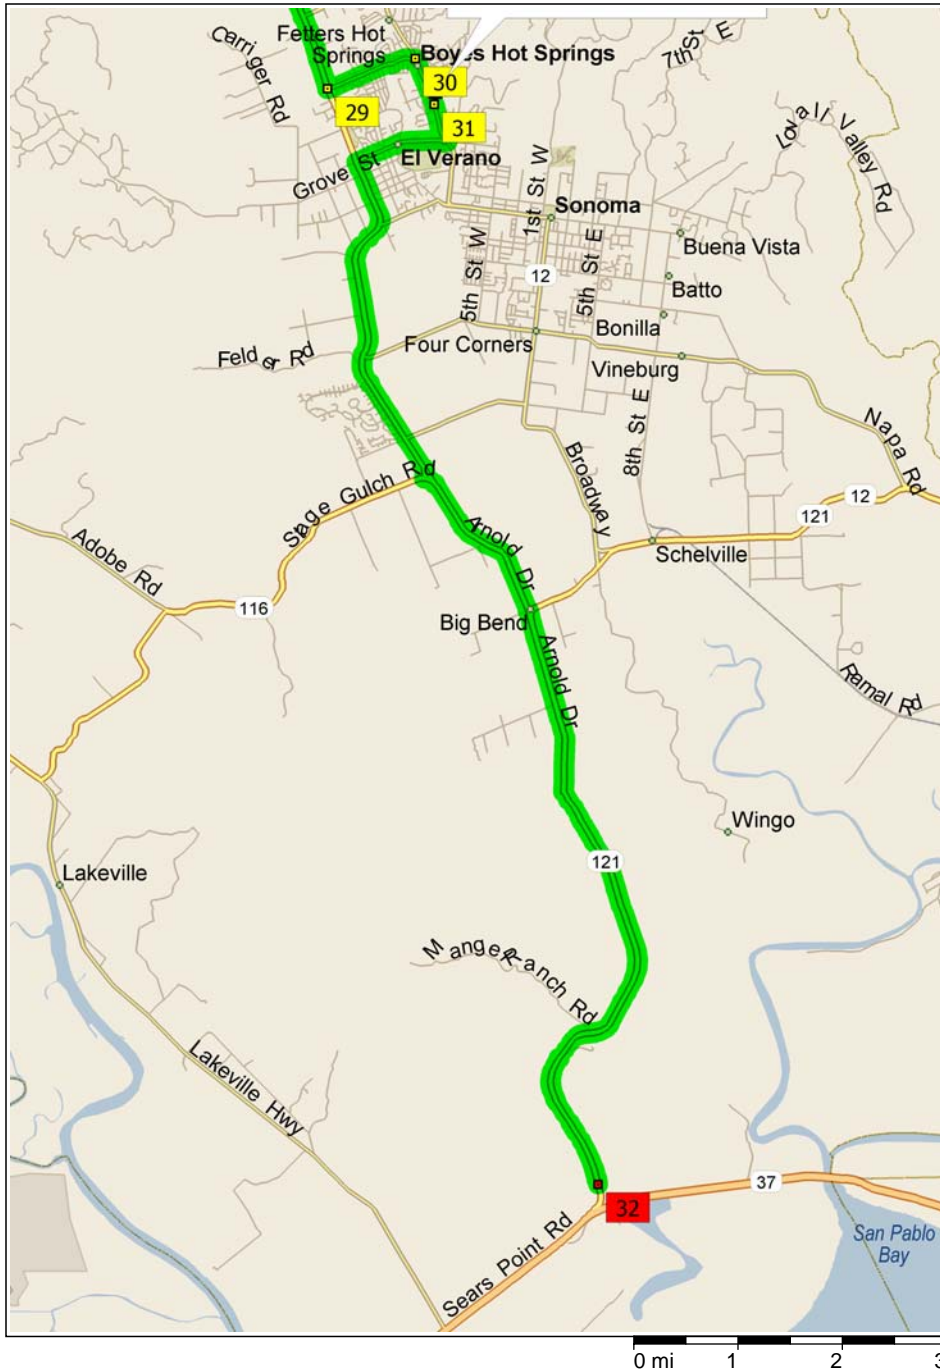

- 1:58 PM 95.7 mi Turn LEFT (South) onto Arnold Dr for 3.3 mi
- 2:02 PM 99.1 mi Road name changes to Stage Gulch Rd for 164 yds
- 2:03 PM 99.2 mi Turn LEFT (East) onto SR-116 [Stage Gulch Rd] for 1.7 mi
- 2:04 PM 100.9 mi Keep STRAIGHT onto SR-121 [Arnold Dr] for 6.4 mi
- 2:12 PM 107.2 mi 32 Arrive 29601 Arnold Dr, Sonoma, CA 95476