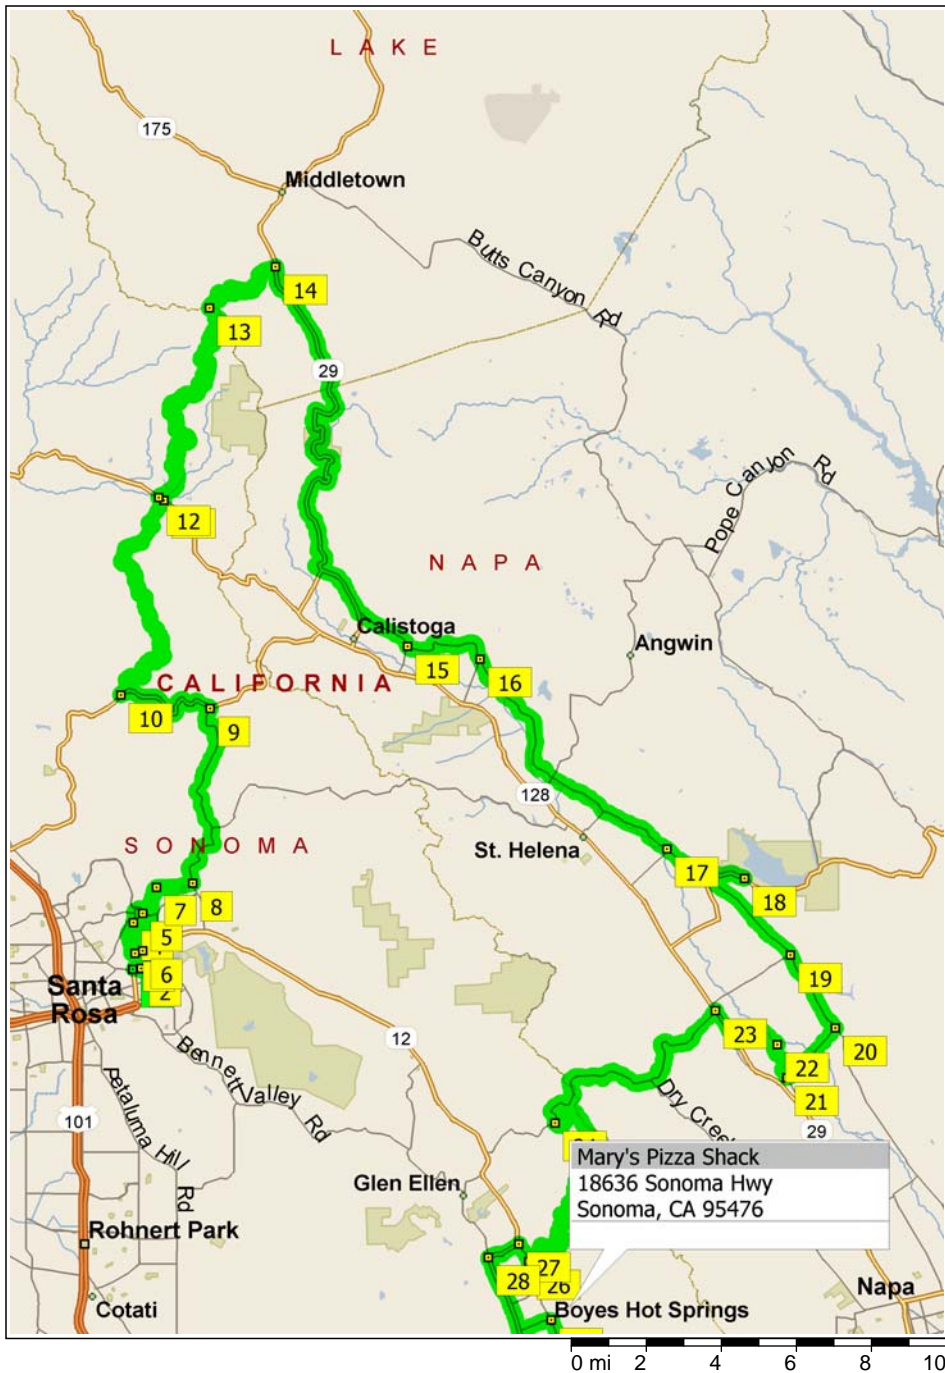

REME Santa Rosa-Sonoma Run

107.2 miles; 5 hours, 12 minutes

- | | | | |
|---------|---------|-----------|---|
| 9:00 AM | 0.0 mi | 1 | Depart Farmers Ln & Long Dr, Santa Rosa, CA 95405 on Farmers Ln (North-East) for 174 yds |
| 9:00 AM | 0.1 mi | | Road name changes to Sunridge Dr for 0.2 mi |
| 9:01 AM | 0.3 mi | 2 | At Sunridge Dr & Sunrise Ave, Santa Rosa, CA 95409, bear LEFT (North) onto Sunrise Ave for 54 yds |
| 9:01 AM | 0.3 mi | | Turn RIGHT to stay on Sunrise Ave for 0.3 mi |
| 9:01 AM | 0.6 mi | | Turn RIGHT (North-East) onto Osage Ave for 0.2 mi |
| 9:02 AM | 0.8 mi | | Road name changes to Alta Vista Ave for 164 yds |
| 9:03 AM | 0.9 mi | 3 | At Alta Vista Ave & Chaparral Ct, Santa Rosa, CA 95409, stay on Alta Vista Ave (North-West) for 1.0 mi |
| 9:05 AM | 1.9 mi | 4 | At Alta Vista Ave & Montecito Ave, Santa Rosa, CA 95404, turn RIGHT (East) onto Montecito Ave for 0.3 mi |
| 9:06 AM | 2.1 mi | | Turn RIGHT (North-East) onto Chanate Rd [Montecito Ave], then immediately turn RIGHT (East) onto Montecito Ave for 0.4 mi |
| 9:08 AM | 2.5 mi | 5 | At Montecito Ave & Los Olivos Ave, Santa Rosa, CA 95404, turn RIGHT (South-West) onto Los Olivos Ave for 1.1 mi |
| 9:10 AM | 3.6 mi | 6 | At Los Olivos Ave & Brush Creek Rd, Santa Rosa, CA 95404, turn LEFT (North) onto Brush Creek Rd for 1.8 mi |
| 9:14 AM | 5.4 mi | 7 | At Brush Creek Rd & Badger Rd, Santa Rosa, CA 95404, turn RIGHT (East) onto Badger Rd for 1.0 mi |
| 9:17 AM | 6.4 mi | 8 | At Badger Rd & Calistoga Rd, Santa Rosa, CA 95409, turn LEFT (North) onto Calistoga Rd for 5.8 mi |
| 9:30 AM | 12.1 mi | 9 | At Calistoga Rd & Petrified Forest Rd, Santa Rosa, CA 95404, turn LEFT (North-West) onto Porter Creek Rd for 3.1 mi |
| 9:35 AM | 15.2 mi | 10 | At Porter Creek Rd & Franz Valley Rd, Santa Rosa, CA 95404, turn RIGHT (North) onto Franz Valley Rd for 1.0 mi |
| 9:37 AM | 16.2 mi | | Turn RIGHT to stay on Franz Valley Rd for 6.4 mi |