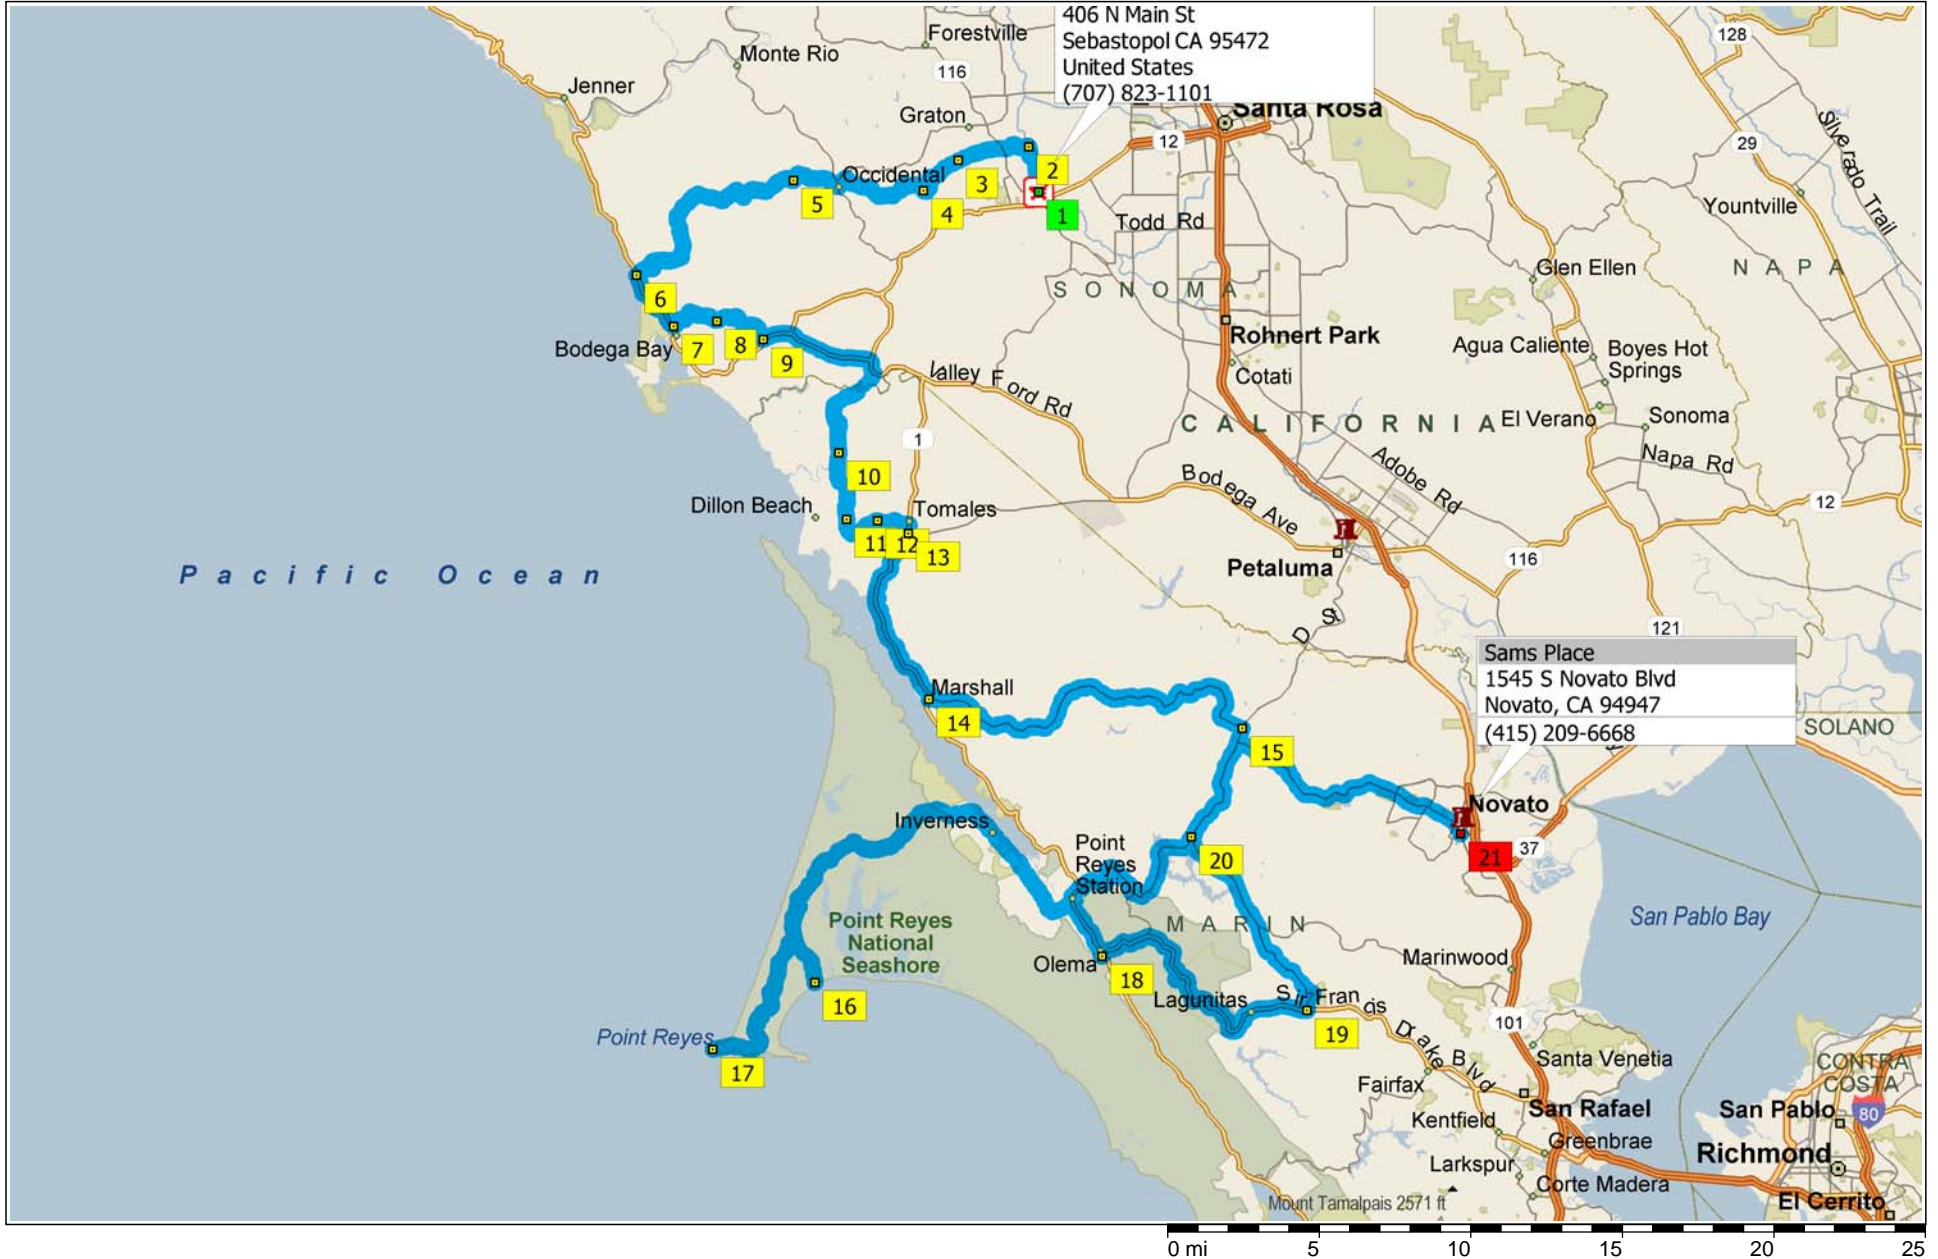

REME Sebastopol-Point Reyes

147.6 miles; 7 hours, 21 minutes

9:30 AM	0.0 mi	1 Depart Safeway [406 N Main St, Sebastopol CA 95472, United States, (707) 823-1101] on SR-116 [N Main St] (North-West) for 54 yds
9:30 AM	0.1 mi	Bear RIGHT (North) onto N Main St for 0.1 mi
9:30 AM	0.2 mi	Road name changes to High School Rd for 1.4 mi
9:33 AM	1.6 mi	2 At High School Rd & Occidental Rd, Sebastopol, CA 95472, turn LEFT (West) onto Occidental Rd for 2.5 mi
9:36 AM	4.1 mi	3 At Occidental Rd & Mill Station Rd, Sebastopol, CA 95472, stay on Occidental Rd (West) for 1.7 mi
9:39 AM	5.8 mi	4 At Furlong Rd & Occidental Rd, Sebastopol, CA 95472, stay on Occidental Rd (North-West) for 3.4 mi
9:47 AM	9.2 mi	Keep STRAIGHT onto Main St for 153 yds
9:48 AM	9.3 mi	Turn RIGHT (West) onto 3rd St for 21 yds
9:49 AM	9.3 mi	Road name changes to Coleman Valley Rd for 1.8 mi
9:54 AM	11.1 mi	5 At Coleman Valley Rd & Joy Rd, Occidental, CA 95465, turn RIGHT to stay on Coleman Valley Rd for 8.3 mi
10:14 AM	19.4 mi	6 At SR-1 & Coleman Valley Rd, Bodega Bay, CA 94923, turn LEFT (South) onto SR-1 for 2.2 mi
10:16 AM	21.5 mi	7 At SR-1 & Bay Hill Rd, Bodega Bay, CA 94923, turn LEFT (North-East) onto Bay Hill Rd for 3.7 mi
10:25 AM	25.3 mi	8 At 2146 Bay Hill Rd, Bodega Bay, CA 94923, stay on Bay Hill Rd (North-East) for 2.0 mi
10:30 AM	27.3 mi	9 At SR-1 & Bay Hill Rd, Bodega Bay, CA 94923, turn LEFT (North-East) onto SR-1 for 4.2 mi
10:37 AM	31.5 mi	Turn RIGHT (South-West) onto Valley Ford Estero Rd for 109 yds
10:37 AM	31.6 mi	Turn LEFT to stay on Valley Ford Estero Rd for 0.8 mi
10:39 AM	32.4 mi	Road name changes to Valley Ford Franklin School Rd for 2.6 mi
10:46 AM	35.0 mi	10 At Valley Ford Franklin School Rd & Whitaker Bluff Rd, Tomales, CA 94971, stay on Valley Ford Franklin School Rd (South) for 2.3 mi