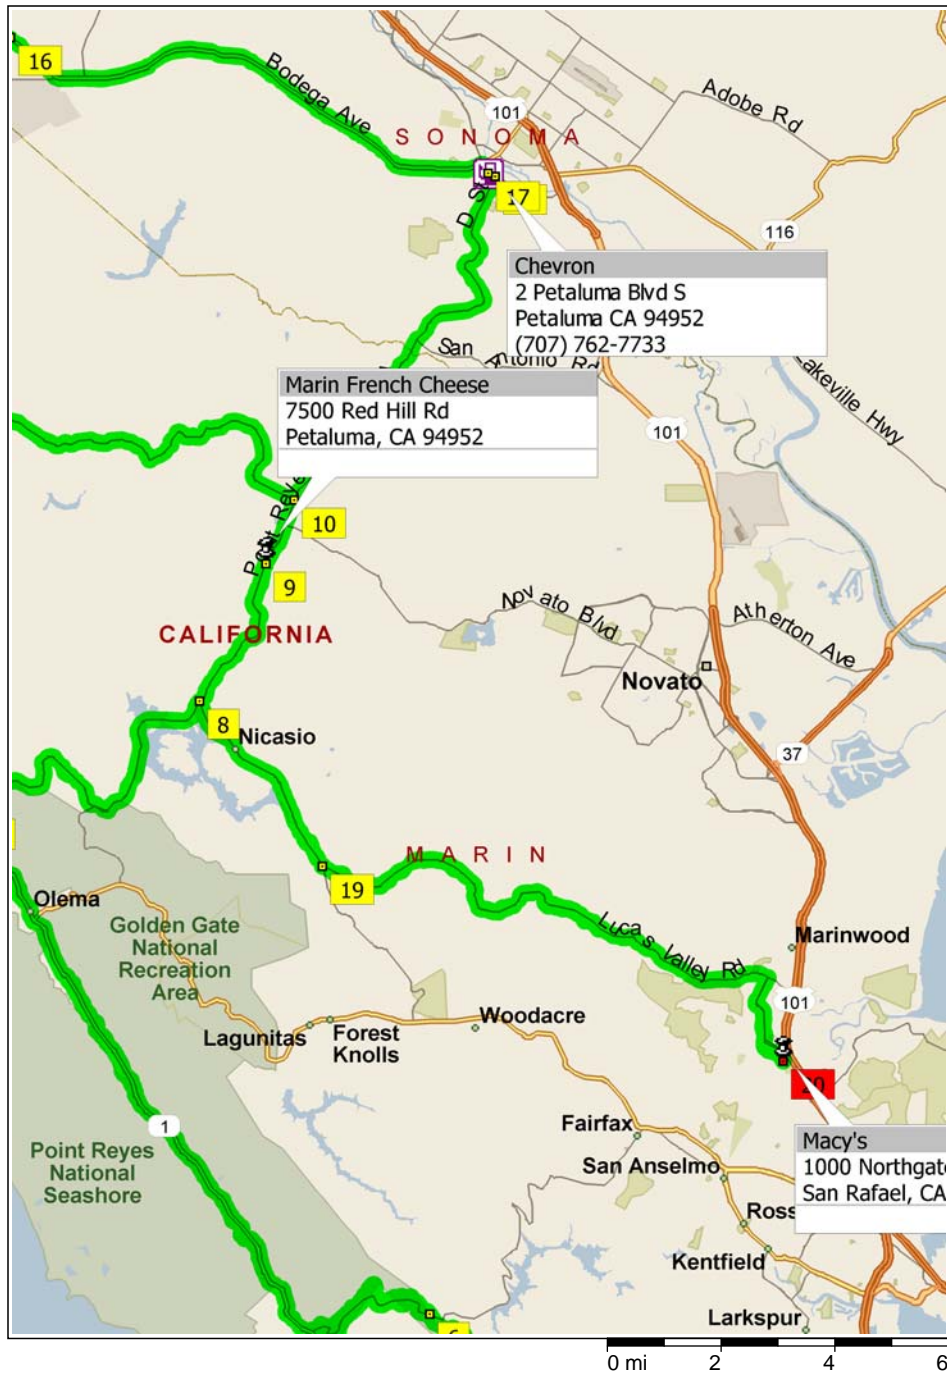

- 2:44 PM 96.0 mi Turn RIGHT (South) onto Petaluma Blvd (N) for 0.2 mi
- 2:45 PM 96.2 mi **17** Arrive Chevron [2 Petaluma Blvd S, Petaluma CA 94952, (707) 762-7733]
- 3:00 PM 96.2 mi Depart Chevron [2 Petaluma Blvd S, Petaluma CA 94952, (707) 762-7733] on Petaluma Blvd S (East) for 0.1 mi
- 3:00 PM 96.4 mi **18** At Petaluma Blvd S & D St, Petaluma, CA 94952, turn RIGHT (South) onto D St for 4.3 mi
- 3:08 PM 100.7 mi Road name changes to Point Reyes-Petaluma Rd for 7.9 mi
- 3:20 PM 108.6 mi Turn LEFT (South-East) onto Nicasio Valley Rd for 3.9 mi
- 3:25 PM 112.4 mi **19** At Nicasio Valley Rd & Lucas Valley Rd, Nicasio, CA 94946, turn LEFT (East) onto Lucas Valley Rd for 9.7 mi
- 3:40 PM 122.1 mi Turn RIGHT (South-West) onto Las Gallinas Ave for 1.7 mi
- 3:45 PM 123.8 mi Turn RIGHT (South) onto Northgate Mall for 0.1 mi
- 3:46 PM 124.0 mi **20** Arrive Macy's [1000 Northgate Mall, San Rafael, CA 94903]