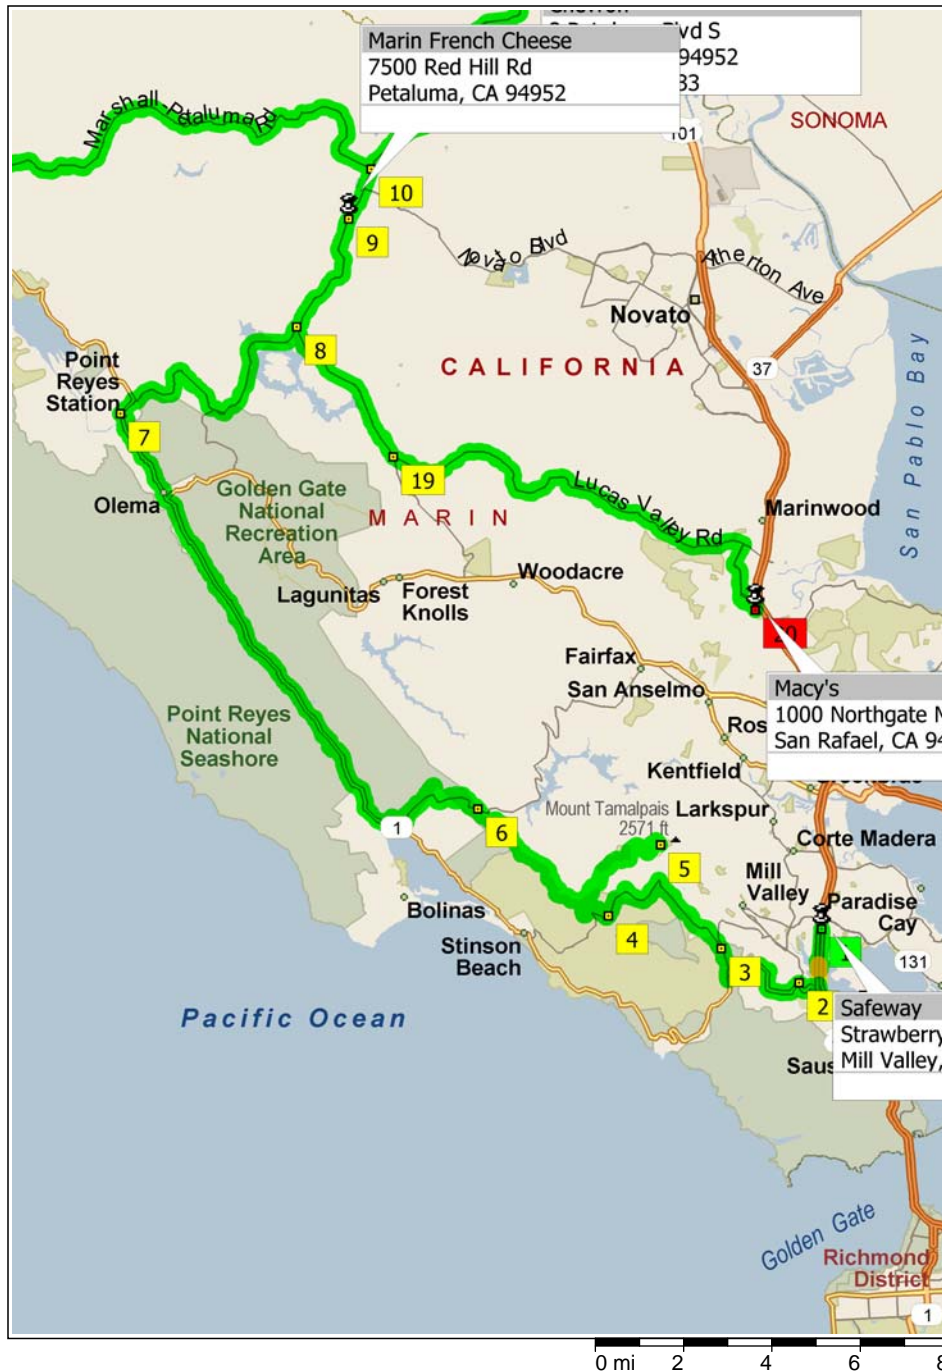

REME Tamalpais - Cheese Factory

124.0 miles; 6 hours, 16 minutes

9:30 AM	0.0 mi	1 Depart Safeway [Strawberry Village, Mill Valley, CA 94941] on Redwood Hwy (South) for 1.2 mi
9:32 AM	1.2 mi	Take Ramp (RIGHT) onto US-101 [Redwood Hwy] for 0.6 mi towards US-101 / San Francisco Bridge work near Mill Valley (SB) (January 26, 2007 - November 14, 2008)
9:33 AM	1.8 mi	Keep RIGHT onto Ramp for 0.2 mi towards CA-1 / Stinson Beach
9:33 AM	2.0 mi	Turn RIGHT (North) onto SR-1 [Shoreline Hwy] for 0.7 mi
9:34 AM	2.6 mi	2 At Shoreline Hwy & Almonte Blvd, Mill Valley, CA 94941, stay on SR-1 [Shoreline Hwy] (West) for 2.6 mi
9:37 AM	5.2 mi	Bear RIGHT (West) onto Panoramic Hwy for 0.8 mi
9:39 AM	6.0 mi	3 At Sequoia Valley Rd & Panoramic Hwy, Mill Valley, CA 94941, stay on Panoramic Hwy (West) for 4.5 mi
9:48 AM	10.5 mi	4 At Panoramic Hwy & Pan Toll Rd, Stinson Beach, CA 94970, bear RIGHT (West) onto Pan Toll Rd for 1.4 mi
9:51 AM	11.9 mi	Turn RIGHT (East) onto (E) Ridgecrest Blvd for 2.8 mi
9:58 AM	14.8 mi	5 Arrive Mt Tamalpais State Park-East Peak
10:28 AM	14.8 mi	Depart Mt Tamalpais State Park-East Peak on E Ridgecrest Blvd (North-West) for 6.6 mi
10:45 AM	21.4 mi	6 At W Ridgecrest Blvd & Fairfax Bolinas Rd, Stinson Beach, CA 94970, turn LEFT (West) onto Fairfax Bolinas Rd for 4.4 mi
10:55 AM	25.8 mi	Turn RIGHT (West) onto SR-1 [Shoreline Hwy] for 11.5 mi
11:09 AM	37.2 mi	Turn LEFT to stay on SR-1 [Shoreline Hwy] for 0.2 mi
11:10 AM	37.4 mi	7 At A St & 4th St, Point Reyes Station, CA 94956, turn RIGHT to stay on SR-1 [Shoreline Hwy] for 0.4 mi
11:11 AM	37.8 mi	Turn RIGHT (East) onto Point Reyes-Petaluma Rd for 6.2 mi
11:20 AM	44.0 mi	8 Arrive Point Reyes-Petaluma Rd & Nicasio Valley Rd, Point Reyes Station, CA 94956