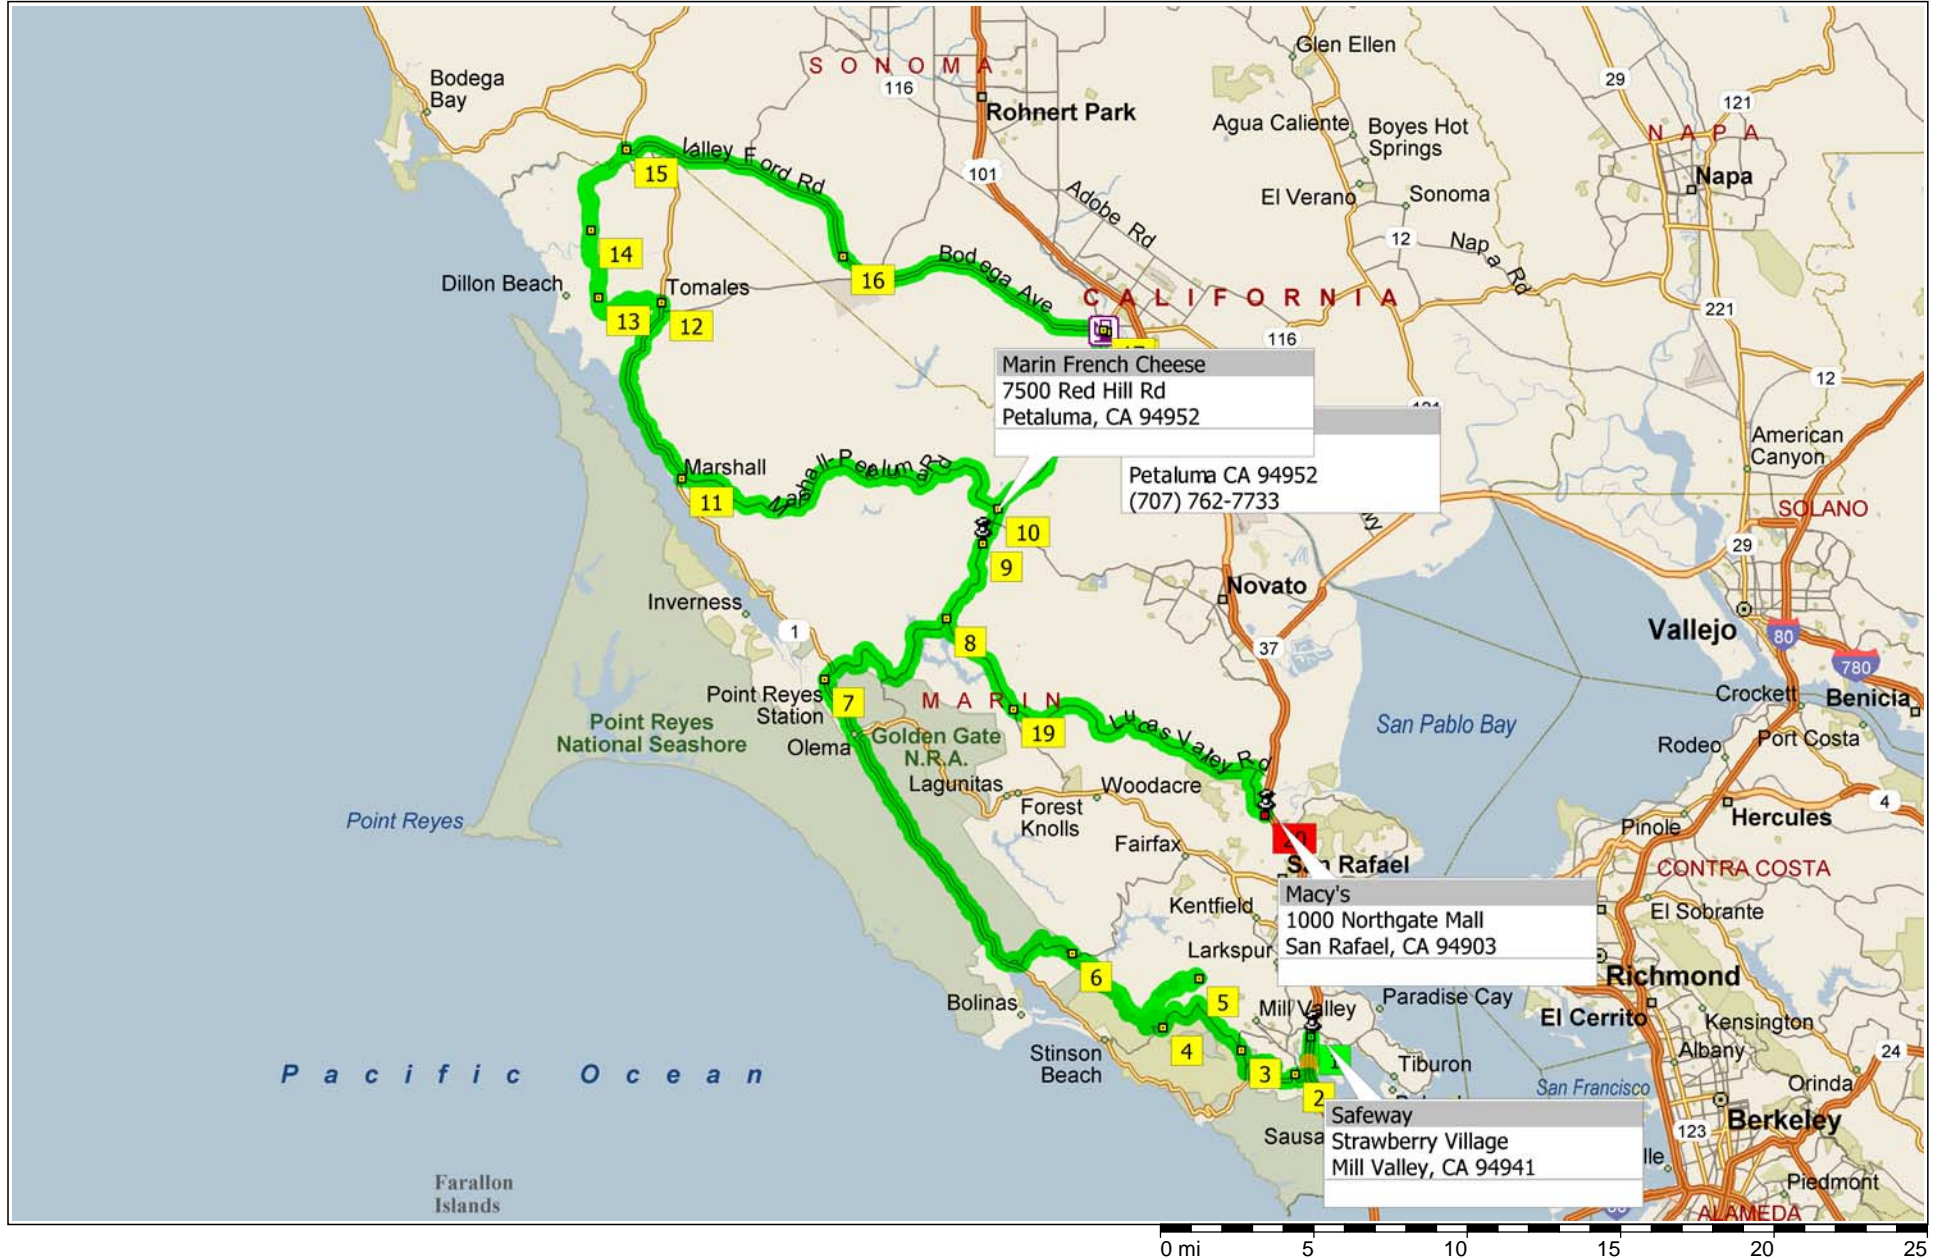

REME Tamalpais - Cheese Factory

124.0 miles; 6 hours, 16 minutes

9:30 AM	0.0 mi	1 Depart Safeway [Strawberry Village, Mill Valley, CA 94941] on Redwood Hwy (South) for 1.2 mi
9:32 AM	1.2 mi	Take Ramp (RIGHT) onto US-101 [Redwood Hwy] for 0.6 mi towards US-101 / San Francisco Bridge work near Mill Valley (SB) (January 26, 2007 - November 14, 2008)
9:33 AM	1.8 mi	Keep RIGHT onto Ramp for 0.2 mi towards CA-1 / Stinson Beach
9:33 AM	2.0 mi	Turn RIGHT (North) onto SR-1 [Shoreline Hwy] for 0.7 mi
9:34 AM	2.6 mi	2 At Shoreline Hwy & Almonte Blvd, Mill Valley, CA 94941, stay on SR-1 [Shoreline Hwy] (West) for 2.6 mi
9:37 AM	5.2 mi	Bear RIGHT (West) onto Panoramic Hwy for 0.8 mi
9:39 AM	6.0 mi	3 At Sequoia Valley Rd & Panoramic Hwy, Mill Valley, CA 94941, stay on Panoramic Hwy (West) for 4.5 mi
9:48 AM	10.5 mi	4 At Panoramic Hwy & Pan Toll Rd, Stinson Beach, CA 94970, bear RIGHT (West) onto Pan Toll Rd for 1.4 mi
9:51 AM	11.9 mi	Turn RIGHT (East) onto (E) Ridgecrest Blvd for 2.8 mi
9:58 AM	14.8 mi	5 Arrive Mt Tamalpais State Park-East Peak
10:28 AM	14.8 mi	Depart Mt Tamalpais State Park-East Peak on E Ridgecrest Blvd (North-West) for 6.6 mi
10:45 AM	21.4 mi	6 At W Ridgecrest Blvd & Fairfax Bolinas Rd, Stinson Beach, CA 94970, turn LEFT (West) onto Fairfax Bolinas Rd for 4.4 mi
10:55 AM	25.8 mi	Turn RIGHT (West) onto SR-1 [Shoreline Hwy] for 11.5 mi
11:09 AM	37.2 mi	Turn LEFT to stay on SR-1 [Shoreline Hwy] for 0.2 mi
11:10 AM	37.4 mi	7 At A St & 4th St, Point Reyes Station, CA 94956, turn RIGHT to stay on SR-1 [Shoreline Hwy] for 0.4 mi
11:11 AM	37.8 mi	Turn RIGHT (East) onto Point Reyes-Petaluma Rd for 6.2 mi
11:20 AM	44.0 mi	8 Arrive Point Reyes-Petaluma Rd & Nicasio Valley Rd, Point Reyes Station, CA 94956