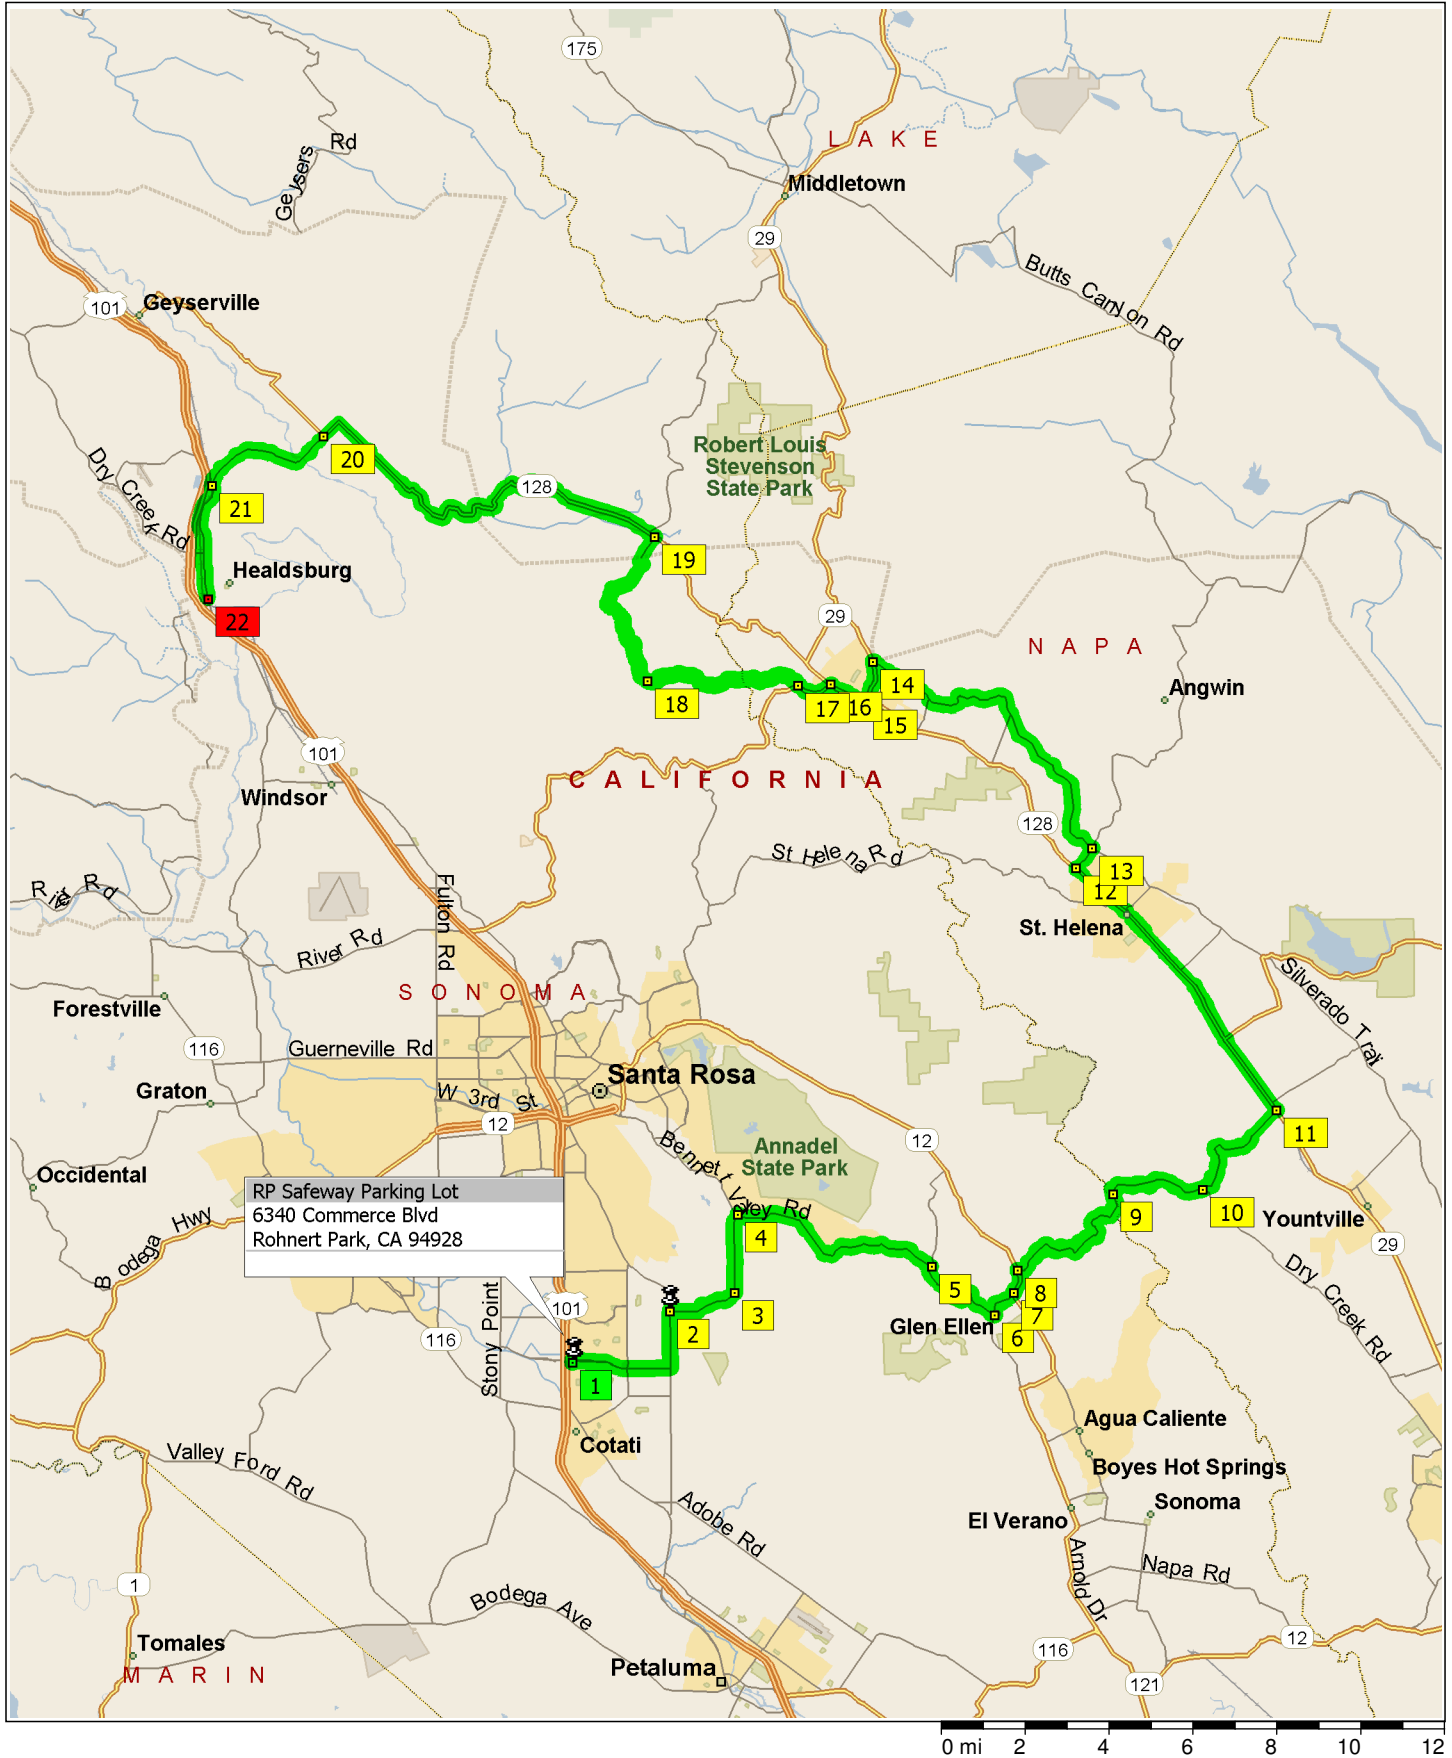

RP - St Helena - Healdsburg

71.6 miles; 2 hours, 8 minutes

RP Safeway Parking Lot
6340 Commerce Blvd
Rohnert Park, CA 94928

10:45 AM	0.0 mi	1 Depart RP Safeway Parking Lot [6340 Commerce Blvd, Rohnert Park, CA 94928] on Commerce Blvd (North) for 76 yds
10:45 AM	0.1 mi	Turn RIGHT (East) onto Rohnert Park Expy for 2.4 mi
10:51 AM	2.4 mi	Turn LEFT (North) onto Petaluma Hill Rd for 1.3 mi
10:53 AM	3.7 mi	2 At Crane Canyon Rd, Santa Rosa, CA 95404 [Crane Canyon Rd, Santa Rosa, CA 95404], turn RIGHT (East) onto Crane Canyon Rd for 1.8 mi
10:56 AM	5.5 mi	3 At Grange Rd & Crane Canyon Rd, Santa Rosa, CA 95404, continue (North) on Grange Rd for 1.9 mi
10:59 AM	7.4 mi	4 At Grange Rd & Bennett Valley Rd, Santa Rosa, CA 95404, turn RIGHT (South-East) onto Bennett Valley Rd for 5.4 mi
11:09 AM	12.8 mi	5 At Bennett Valley Rd & Warm Springs Rd, Glen Ellen, CA 95442, turn RIGHT (West) onto Warm Springs Rd for 2.4 mi
11:13 AM	15.2 mi	6 At Warm Springs Rd & Arnold Dr, Glen Ellen, CA 95442, turn LEFT (North) onto Arnold Dr for 0.8 mi
11:14 AM	16.0 mi	7 At Arnold Dr & SR-12, Glen Ellen, CA 95442, bear LEFT (North) onto SR-12 [Sonoma Hwy] for 0.6 mi
11:15 AM	16.6 mi	8 At SR-12 & Trinity Rd, Glen Ellen, CA 95442, turn RIGHT (East) onto Trinity Rd for 4.7 mi
11:23 AM	21.3 mi	9 At Trinity Rd & Dry Creek Rd, Glen Ellen, CA 95442, bear RIGHT (North) onto Dry Creek Rd for 2.8 mi
11:28 AM	24.1 mi	10 At Dry Creek Rd & Oakville Grade Rd, Napa, CA 94558, bear LEFT (North-East) onto Oakville Grade Rd for 3.2 mi
11:33 AM	27.3 mi	11 At Oakville Grade Rd & SR-29, Napa, CA 94558, turn LEFT (North-West) onto SR-29 [St Helena Hwy] for 2.1 mi
11:36 AM	29.4 mi	Continue (North-West) on SR-128 [SR-29] for 5.5 mi
11:43 AM	34.8 mi	12 At SR-29 & Deer Park Rd, St Helena, CA 94574, turn RIGHT (North-East) onto Deer Park Rd for 0.6 mi
11:45 AM	35.4 mi	13 At Deer Park Rd & Silverado Tr N, St Helena, CA 94574, turn LEFT (North-West) onto Silverado Trail (N) for 8.3 mi
12:00 PM	43.8 mi	14 At Silverado Tr & Lincoln Ave, Calistoga, CA 94515, turn LEFT (South) onto SR-29 [Lincoln Ave] for 0.4 mi
12:01 PM	44.1 mi	Bear RIGHT (South-West) onto Wapoo Ave for 0.1 mi
12:02 PM	44.3 mi	Bear RIGHT (South-West) onto SR-29 [Lincoln Ave] for 0.5 mi
12:03 PM	44.8 mi	15 At Lincoln Ave & SR-128, Calistoga, CA 94515, turn RIGHT (West) onto SR-128 [Foothill Blvd] for 1.0 mi
12:04 PM	45.7 mi	16 At Foothill Blvd & Petrified Forest Rd, Calistoga, CA 94515, turn LEFT (West) onto Petrified Forest Rd for 0.9 mi
12:05 PM	46.6 mi	17 At Petrified Forest Rd & Franz Valley School Rd, Calistoga, CA 94515, turn RIGHT (North) onto Franz Valley School Rd for 4.0 mi
12:17 PM	50.7 mi	18 At Franz Valley School Rd & Franz Valley Rd, Calistoga, CA 94515, bear RIGHT (North-West) onto Franz Valley Rd for 4.4 mi
12:30 PM	55.1 mi	19 At Franz Valley Rd & SR-128, Calistoga, CA 94515, turn LEFT (West) onto SR-128 for 10.3 mi
12:42 PM	65.4 mi	20 At SR-128 & Alexander Valley Rd, Healdsburg, CA 95448, continue (South-West) on Alexander Valley Rd for 3.4 mi
12:48 PM	68.8 mi	21 At Alexander Valley Rd & Healdsburg Ave, Healdsburg, CA 95448, bear LEFT (South) onto Healdsburg Ave [Old Redwood Hwy] for 2.8 mi
12:53 PM	71.6 mi	22 Arrive Healdsburg Ave & Matheson St, Healdsburg, CA 95448