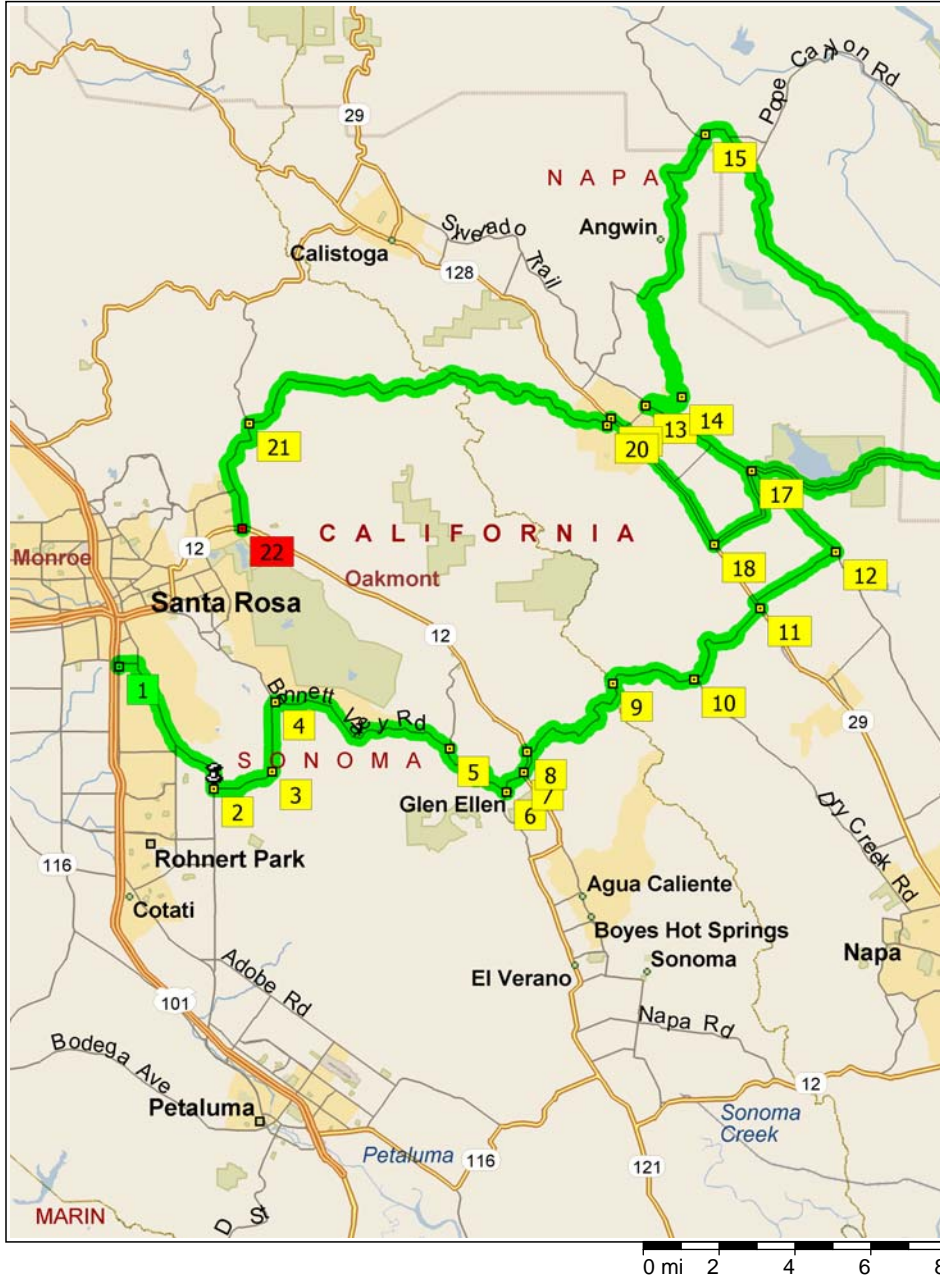

# Santa Rosa - Angwin - Santa Rosa (Howell Mountain Road)

90.4 miles; 4 hours, 17 minutes

10:30 AM	0.0 mi	<b>1</b> Depart 2688 Santa Rosa Ave, Santa Rosa, CA 95407 on Santa Rosa Ave (North) for 142 yds
10:30 AM	0.1 mi	Turn RIGHT (East) onto Yolanda Ave for 0.5 mi
10:32 AM	0.6 mi	Turn RIGHT (South) onto Petaluma Hill Rd for 4.1 mi
10:41 AM	4.7 mi	<b>2</b> At Crane Canyon Rd, Santa Rosa, CA 95404 [Crane Canyon Rd, Santa Rosa, CA 95404], turn LEFT (East) onto Crane Canyon Rd for 1.7 mi
10:44 AM	6.4 mi	<b>3</b> At Grange Rd & Crane Canyon Rd, Santa Rosa, CA 95404, road name changes to Grange Rd for 1.9 mi
10:47 AM	8.3 mi	<b>4</b> At Grange Rd & Bennett Valley Rd, Santa Rosa, CA 95404, turn RIGHT (East) onto Bennett Valley Rd for 5.4 mi
10:57 AM	13.8 mi	<b>5</b> At Bennett Valley Rd & Warm Springs Rd, Glen Ellen, CA 95442, turn RIGHT (West) onto Warm Springs Rd for 2.4 mi
11:01 AM	16.2 mi	<b>6</b> At Warm Springs Rd & Arnold Dr, Glen Ellen, CA 95442, turn LEFT (North) onto Arnold Dr for 0.8 mi
11:03 AM	17.0 mi	<b>7</b> At Arnold Dr & SR-12, Glen Ellen, CA 95442, bear LEFT (North) onto SR-12 [Sonoma Hwy] for 0.6 mi
11:03 AM	17.6 mi	<b>8</b> At SR-12 & Trinity Rd, Glen Ellen, CA 95442, turn RIGHT (East) onto Trinity Rd for 3.0 mi
11:09 AM	20.6 mi	Turn LEFT to stay on Trinity Rd for 1.6 mi
11:11 AM	22.2 mi	<b>9</b> At Trinity Rd & Dry Creek Rd, Glen Ellen, CA 95442, bear RIGHT (North) onto Dry Creek Rd for 2.8 mi
11:16 AM	25.0 mi	<b>10</b> At Dry Creek Rd & Oakville Grade Rd, Napa, CA 94558, bear LEFT (North-East) onto Oakville Grade Rd for 3.2 mi
11:22 AM	28.2 mi	<b>11</b> At Oakville Grade Rd & SR-29, Napa, CA 94558, turn LEFT (North-West) onto SR-29 [St Helena Hwy] for 0.2 mi
11:22 AM	28.4 mi	Turn RIGHT (North-East) onto Oakville Cross Rd for 2.5 mi
11:27 AM	31.0 mi	<b>12</b> At Oakville Cross Rd & Silverado Tr, Napa, CA 94558, turn LEFT (North) onto Silverado Trail (S) for 3.1 mi