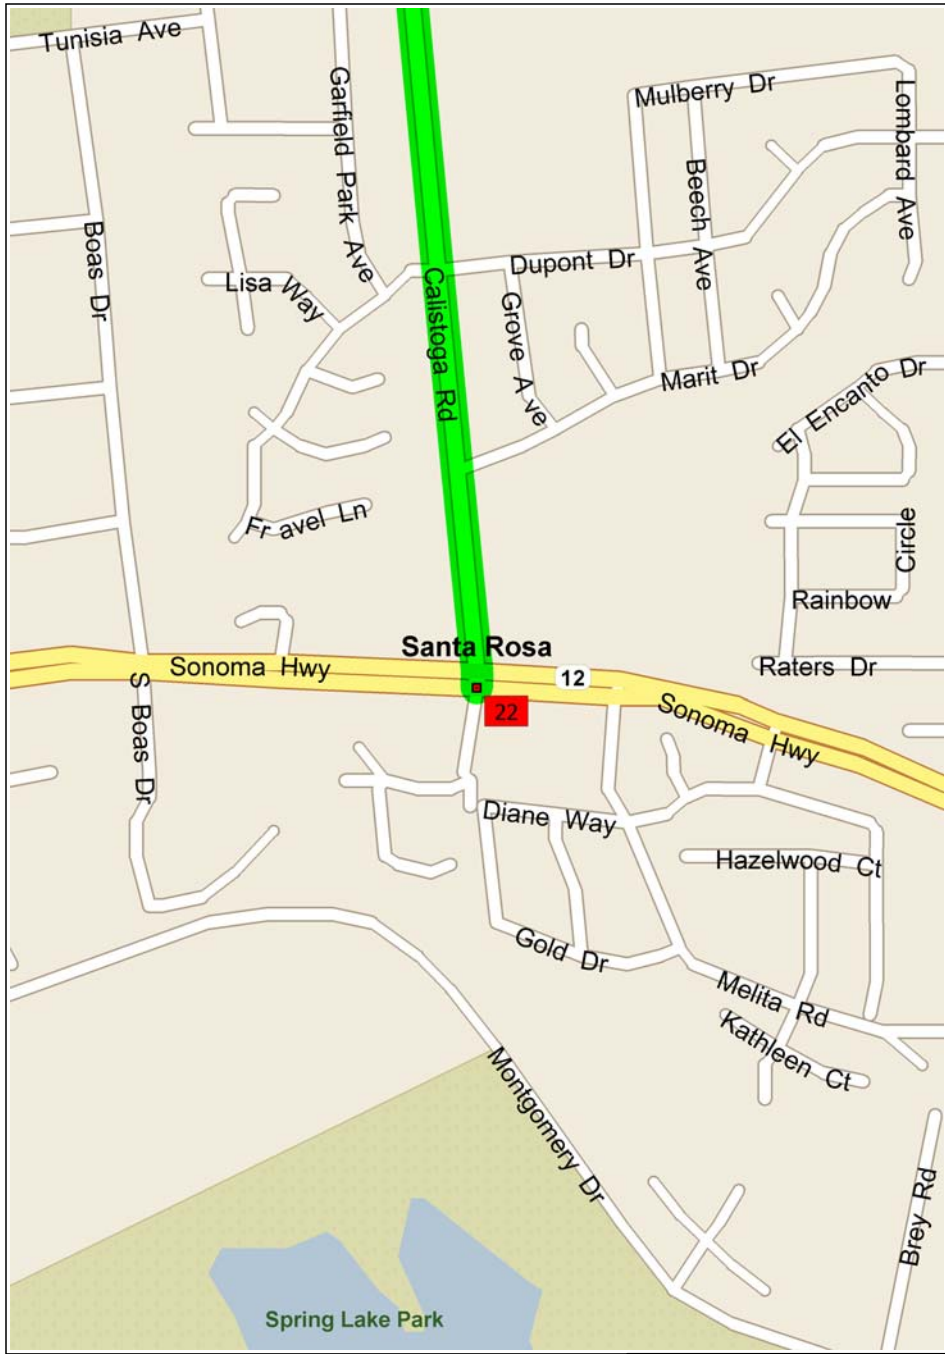

# Santa Rosa - Angwin - Santa Rosa (Howell Mountain Road)

90.4 miles; 4 hours, 17 minutes

10:30 AM	0.0 mi	<b>1</b> Depart 2688 Santa Rosa Ave, Santa Rosa, CA 95407 on Santa Rosa Ave (North) for 142 yds
10:30 AM	0.1 mi	Turn RIGHT (East) onto Yolanda Ave for 0.5 mi
10:32 AM	0.6 mi	Turn RIGHT (South) onto Petaluma Hill Rd for 4.1 mi
10:41 AM	4.7 mi	<b>2</b> At Crane Canyon Rd, Santa Rosa, CA 95404 [Crane Canyon Rd, Santa Rosa, CA 95404], turn LEFT (East) onto Crane Canyon Rd for 1.7 mi
10:44 AM	6.4 mi	<b>3</b> At Grange Rd & Crane Canyon Rd, Santa Rosa, CA 95404, road name changes to Grange Rd for 1.9 mi
10:47 AM	8.3 mi	<b>4</b> At Grange Rd & Bennett Valley Rd, Santa Rosa, CA 95404, turn RIGHT (East) onto Bennett Valley Rd for 5.4 mi
10:57 AM	13.8 mi	<b>5</b> At Bennett Valley Rd & Warm Springs Rd, Glen Ellen, CA 95442, turn RIGHT (West) onto Warm Springs Rd for 2.4 mi
11:01 AM	16.2 mi	<b>6</b> At Warm Springs Rd & Arnold Dr, Glen Ellen, CA 95442, turn LEFT (North) onto Arnold Dr for 0.8 mi
11:03 AM	17.0 mi	<b>7</b> At Arnold Dr & SR-12, Glen Ellen, CA 95442, bear LEFT (North) onto SR-12 [Sonoma Hwy] for 0.6 mi
11:03 AM	17.6 mi	<b>8</b> At SR-12 & Trinity Rd, Glen Ellen, CA 95442, turn RIGHT (East) onto Trinity Rd for 3.0 mi
11:09 AM	20.6 mi	Turn LEFT to stay on Trinity Rd for 1.6 mi
11:11 AM	22.2 mi	<b>9</b> At Trinity Rd & Dry Creek Rd, Glen Ellen, CA 95442, bear RIGHT (North) onto Dry Creek Rd for 2.8 mi
11:16 AM	25.0 mi	<b>10</b> At Dry Creek Rd & Oakville Grade Rd, Napa, CA 94558, bear LEFT (North-East) onto Oakville Grade Rd for 3.2 mi
11:22 AM	28.2 mi	<b>11</b> At Oakville Grade Rd & SR-29, Napa, CA 94558, turn LEFT (North-West) onto SR-29 [St Helena Hwy] for 0.2 mi
11:22 AM	28.4 mi	Turn RIGHT (North-East) onto Oakville Cross Rd for 2.5 mi
11:27 AM	31.0 mi	<b>12</b> At Oakville Cross Rd & Silverado Tr, Napa, CA 94558, turn LEFT (North) onto Silverado Trail (S) for 3.1 mi

2:47 PM 90.4 mi 22 Arrive Calistoga Rd & Sonoma Hwy, Santa Rosa, CA 95409