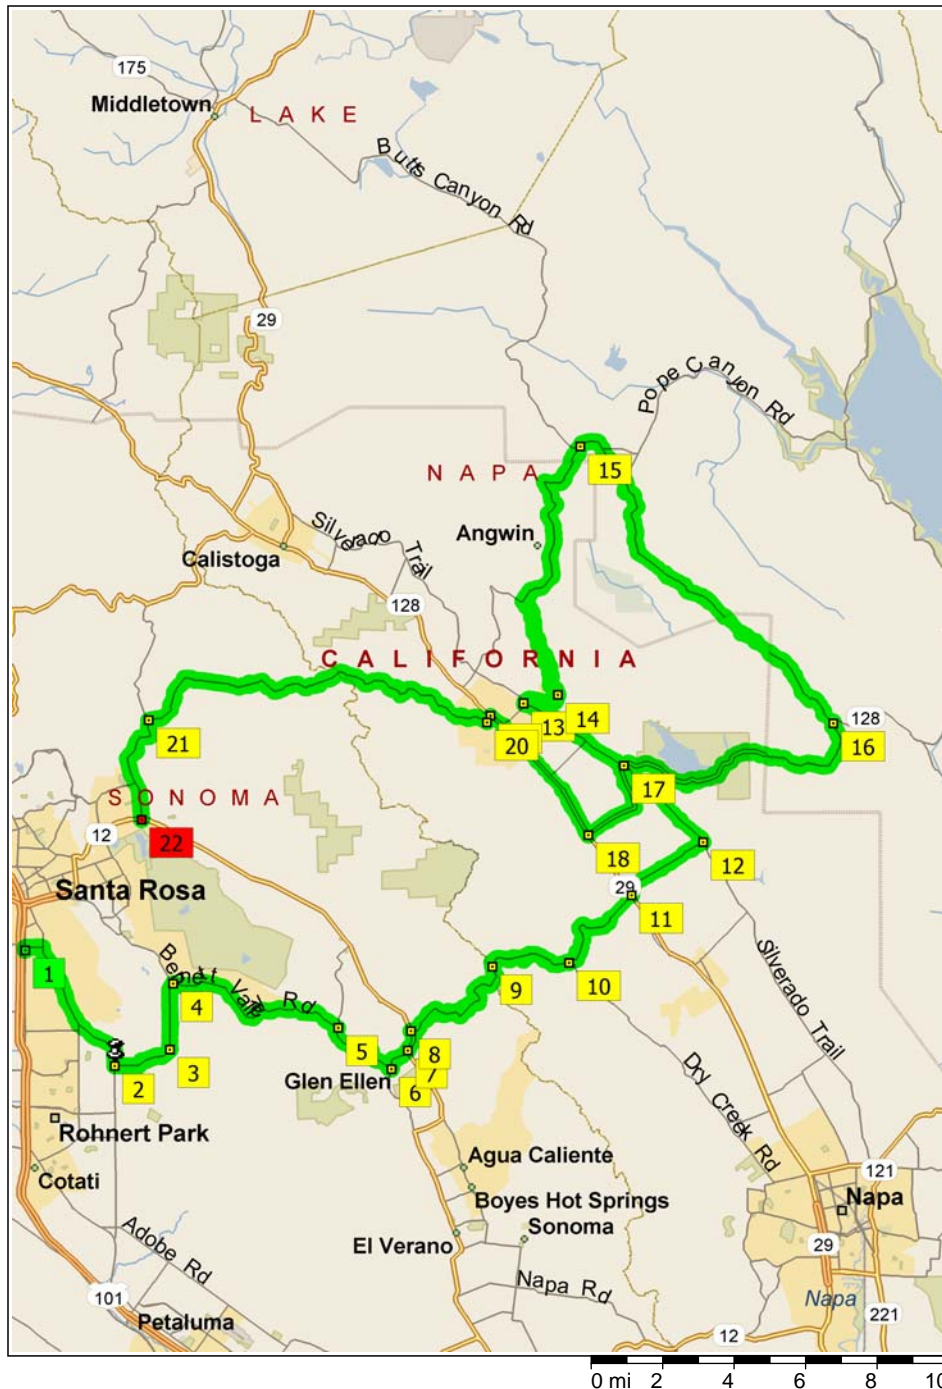

# Santa Rosa - Angwin - Santa Rosa (Howell Mountain Road)

90.4 miles; 4 hours, 17 minutes

10:30 AM	0.0 mi	<b>1</b> Depart 2688 Santa Rosa Ave, Santa Rosa, CA 95407 on Santa Rosa Ave (North) for 142 yds
10:30 AM	0.1 mi	Turn RIGHT (East) onto Yolanda Ave for 0.5 mi
10:32 AM	0.6 mi	Turn RIGHT (South) onto Petaluma Hill Rd for 4.1 mi
10:41 AM	4.7 mi	<b>2</b> At Crane Canyon Rd, Santa Rosa, CA 95404 [Crane Canyon Rd, Santa Rosa, CA 95404], turn LEFT (East) onto Crane Canyon Rd for 1.7 mi
10:44 AM	6.4 mi	<b>3</b> At Grange Rd & Crane Canyon Rd, Santa Rosa, CA 95404, road name changes to Grange Rd for 1.9 mi
10:47 AM	8.3 mi	<b>4</b> At Grange Rd & Bennett Valley Rd, Santa Rosa, CA 95404, turn RIGHT (East) onto Bennett Valley Rd for 5.4 mi
10:57 AM	13.8 mi	<b>5</b> At Bennett Valley Rd & Warm Springs Rd, Glen Ellen, CA 95442, turn RIGHT (West) onto Warm Springs Rd for 2.4 mi
11:01 AM	16.2 mi	<b>6</b> At Warm Springs Rd & Arnold Dr, Glen Ellen, CA 95442, turn LEFT (North) onto Arnold Dr for 0.8 mi
11:03 AM	17.0 mi	<b>7</b> At Arnold Dr & SR-12, Glen Ellen, CA 95442, bear LEFT (North) onto SR-12 [Sonoma Hwy] for 0.6 mi
11:03 AM	17.6 mi	<b>8</b> At SR-12 & Trinity Rd, Glen Ellen, CA 95442, turn RIGHT (East) onto Trinity Rd for 3.0 mi
11:09 AM	20.6 mi	Turn LEFT to stay on Trinity Rd for 1.6 mi
11:11 AM	22.2 mi	<b>9</b> At Trinity Rd & Dry Creek Rd, Glen Ellen, CA 95442, bear RIGHT (North) onto Dry Creek Rd for 2.8 mi
11:16 AM	25.0 mi	<b>10</b> At Dry Creek Rd & Oakville Grade Rd, Napa, CA 94558, bear LEFT (North-East) onto Oakville Grade Rd for 3.2 mi
11:22 AM	28.2 mi	<b>11</b> At Oakville Grade Rd & SR-29, Napa, CA 94558, turn LEFT (North-West) onto SR-29 [St Helena Hwy] for 0.2 mi
11:22 AM	28.4 mi	Turn RIGHT (North-East) onto Oakville Cross Rd for 2.5 mi
11:27 AM	31.0 mi	<b>12</b> At Oakville Cross Rd & Silverado Tr, Napa, CA 94558, turn LEFT (North) onto Silverado Trail (S) for 3.1 mi