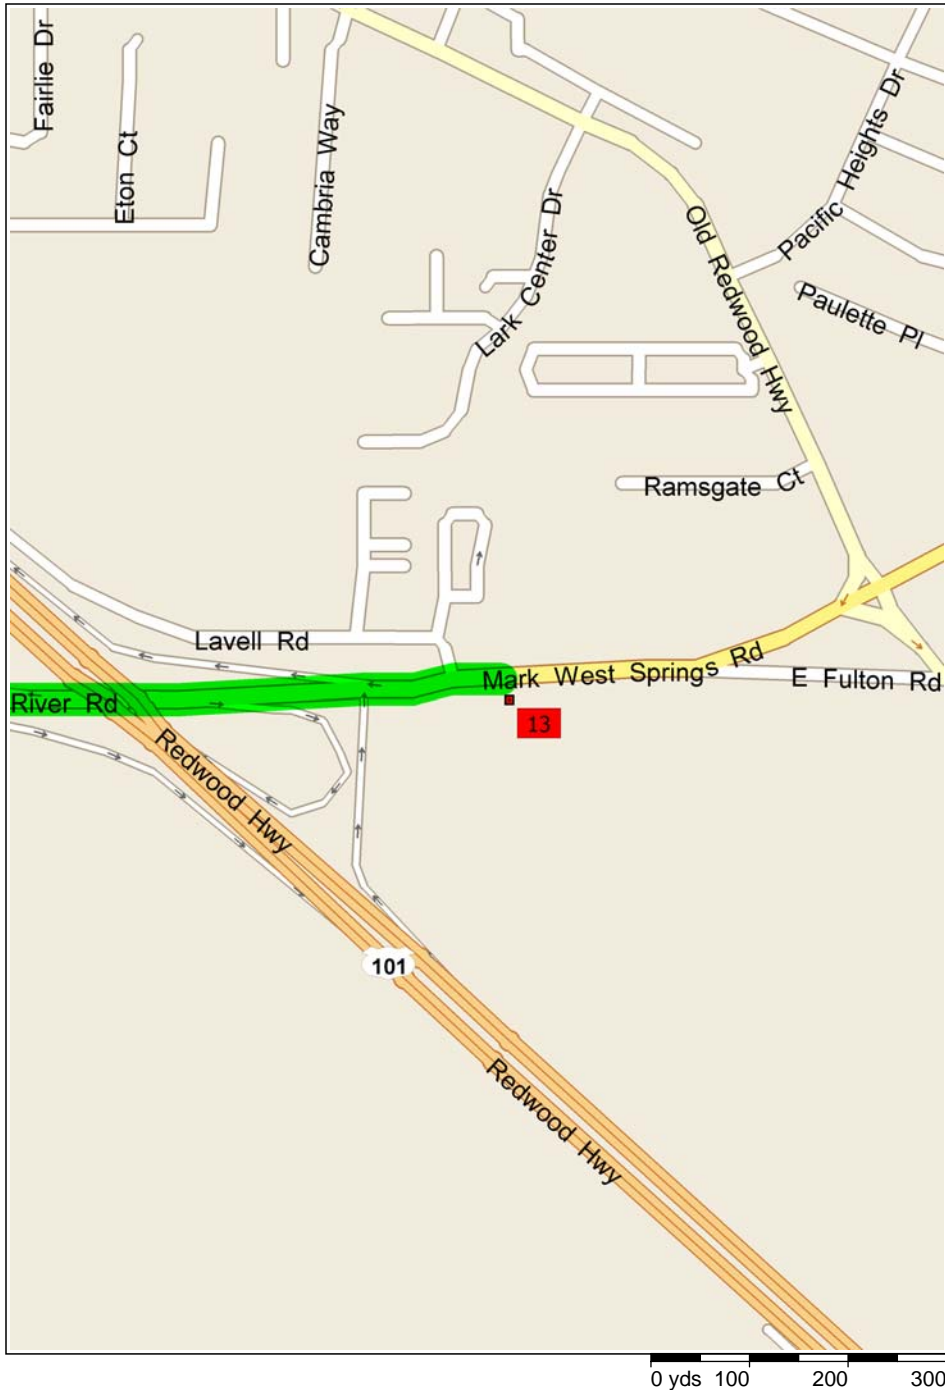

2:57 PM 120.1 mi

13 Arrive Luther Burbank Center For the Arts [50 Mark West Springs Rd, Santa Rosa, CA 95403, (707) 527-7006]