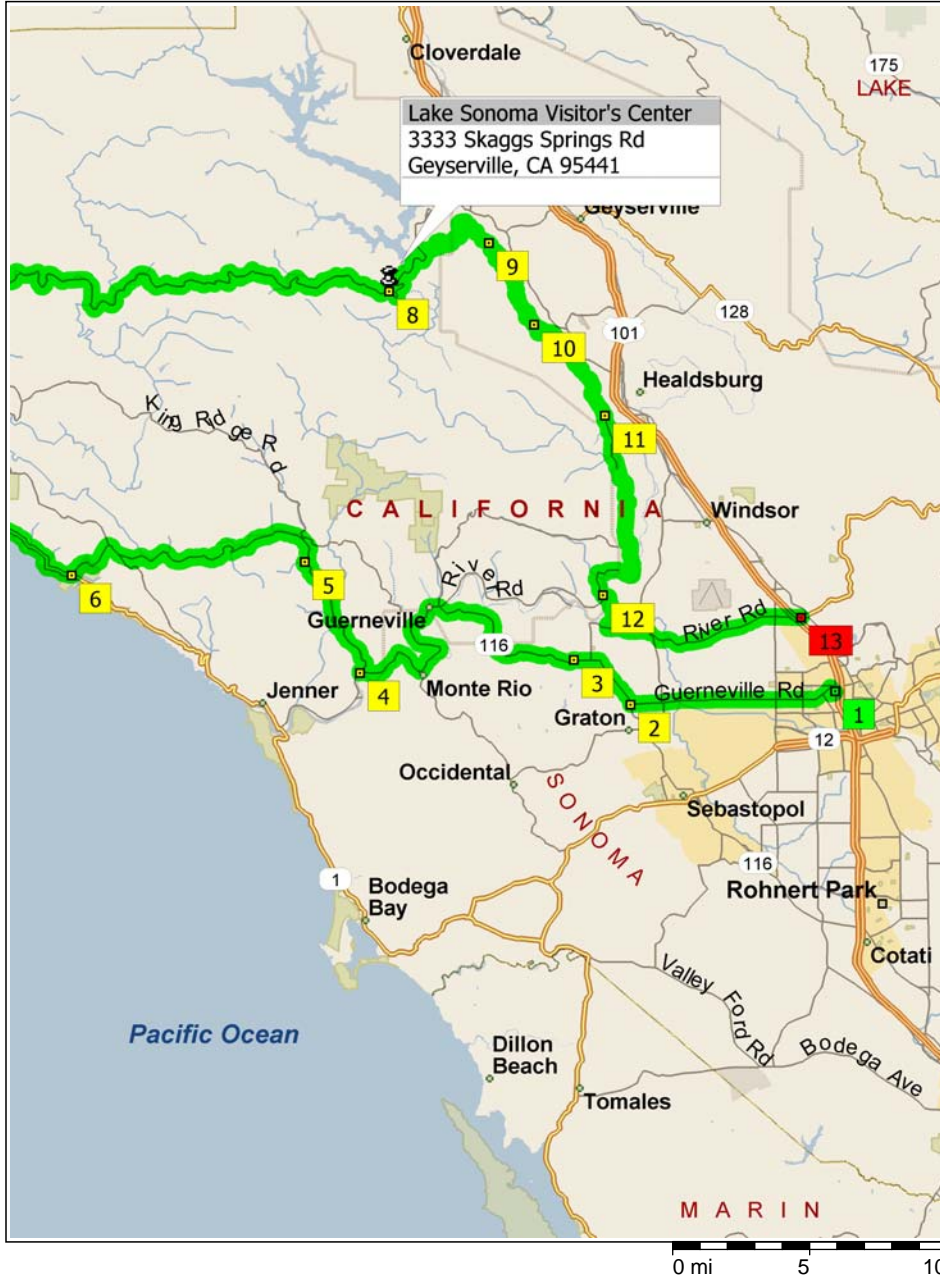

# Santa Rosa - Cazadero - Stewarts Point - Healdsburg

120.1 miles; 5 hours, 42 minutes

9:15 AM	0.0 mi	<b>1</b> Depart Coddington Mall [733 Coddington Center, Santa Rosa, CA 95401, (510) 527-5377] on Local road(s) (South) for 54 yds
9:15 AM	0.1 mi	Turn RIGHT (West) onto Local road(s) for 98 yds
9:15 AM	0.1 mi	Turn LEFT (South) onto Local road(s) for 43 yds
9:15 AM	0.1 mi	Turn RIGHT (West) onto Local road(s) for 0.1 mi
9:16 AM	0.2 mi	Turn RIGHT (North) onto Range Ave for 0.2 mi
9:17 AM	0.5 mi	Turn LEFT (South-West) onto Guerneville Rd for 7.5 mi
9:33 AM	8.0 mi	<b>2</b> At Guerneville Rd & SR-116, Sebastopol, CA 95472, turn RIGHT (North) onto SR-116 [Gravenstein Hwy N] for 2.1 mi
9:37 AM	10.0 mi	Keep STRAIGHT onto SR-116 [Front St] for 0.4 mi
9:37 AM	10.4 mi	Keep STRAIGHT onto SR-116 [Guerneville Hwy] for 0.5 mi
9:38 AM	10.9 mi	<b>3</b> At 7515 SR-116, Forestville, CA 95436, stay on SR-116 [Guerneville Hwy] (West) for 4.6 mi
9:46 AM	15.5 mi	Keep STRAIGHT onto SR-116 [HWY-116] for 1.5 mi
9:49 AM	17.1 mi	Bear RIGHT (North-West) onto SR-116 [Guerneville Hwy] for 174 yds
9:49 AM	17.2 mi	Keep STRAIGHT onto SR-116 [HWY-116] for 0.2 mi
9:50 AM	17.4 mi	Keep STRAIGHT onto SR-116 [Guerneville Hwy] for 21 yds
9:50 AM	17.4 mi	Bear LEFT (West) onto SR-116 [Main St] for 0.8 mi
9:51 AM	18.2 mi	Keep STRAIGHT onto SR-116 for 5.5 mi
10:00 AM	23.8 mi	Keep STRAIGHT onto SR-116 [HWY-116] for 0.7 mi
10:02 AM	24.5 mi	<b>4</b> At HWY-116 & Cazadero Hwy, Cazadero, CA 95421, turn RIGHT (North) onto Cazadero Hwy for 5.6 mi
10:11 AM	30.1 mi	<b>5</b> Arrive 5400 Cazadero Hwy, Cazadero, CA 95421
10:30 AM	30.1 mi	Depart 5400 Cazadero Hwy, Cazadero, CA 95421 on Cazadero Hwy (East) for 1.0 mi
10:32 AM	31.1 mi	Keep LEFT onto Fort Ross Rd for 8.8 mi