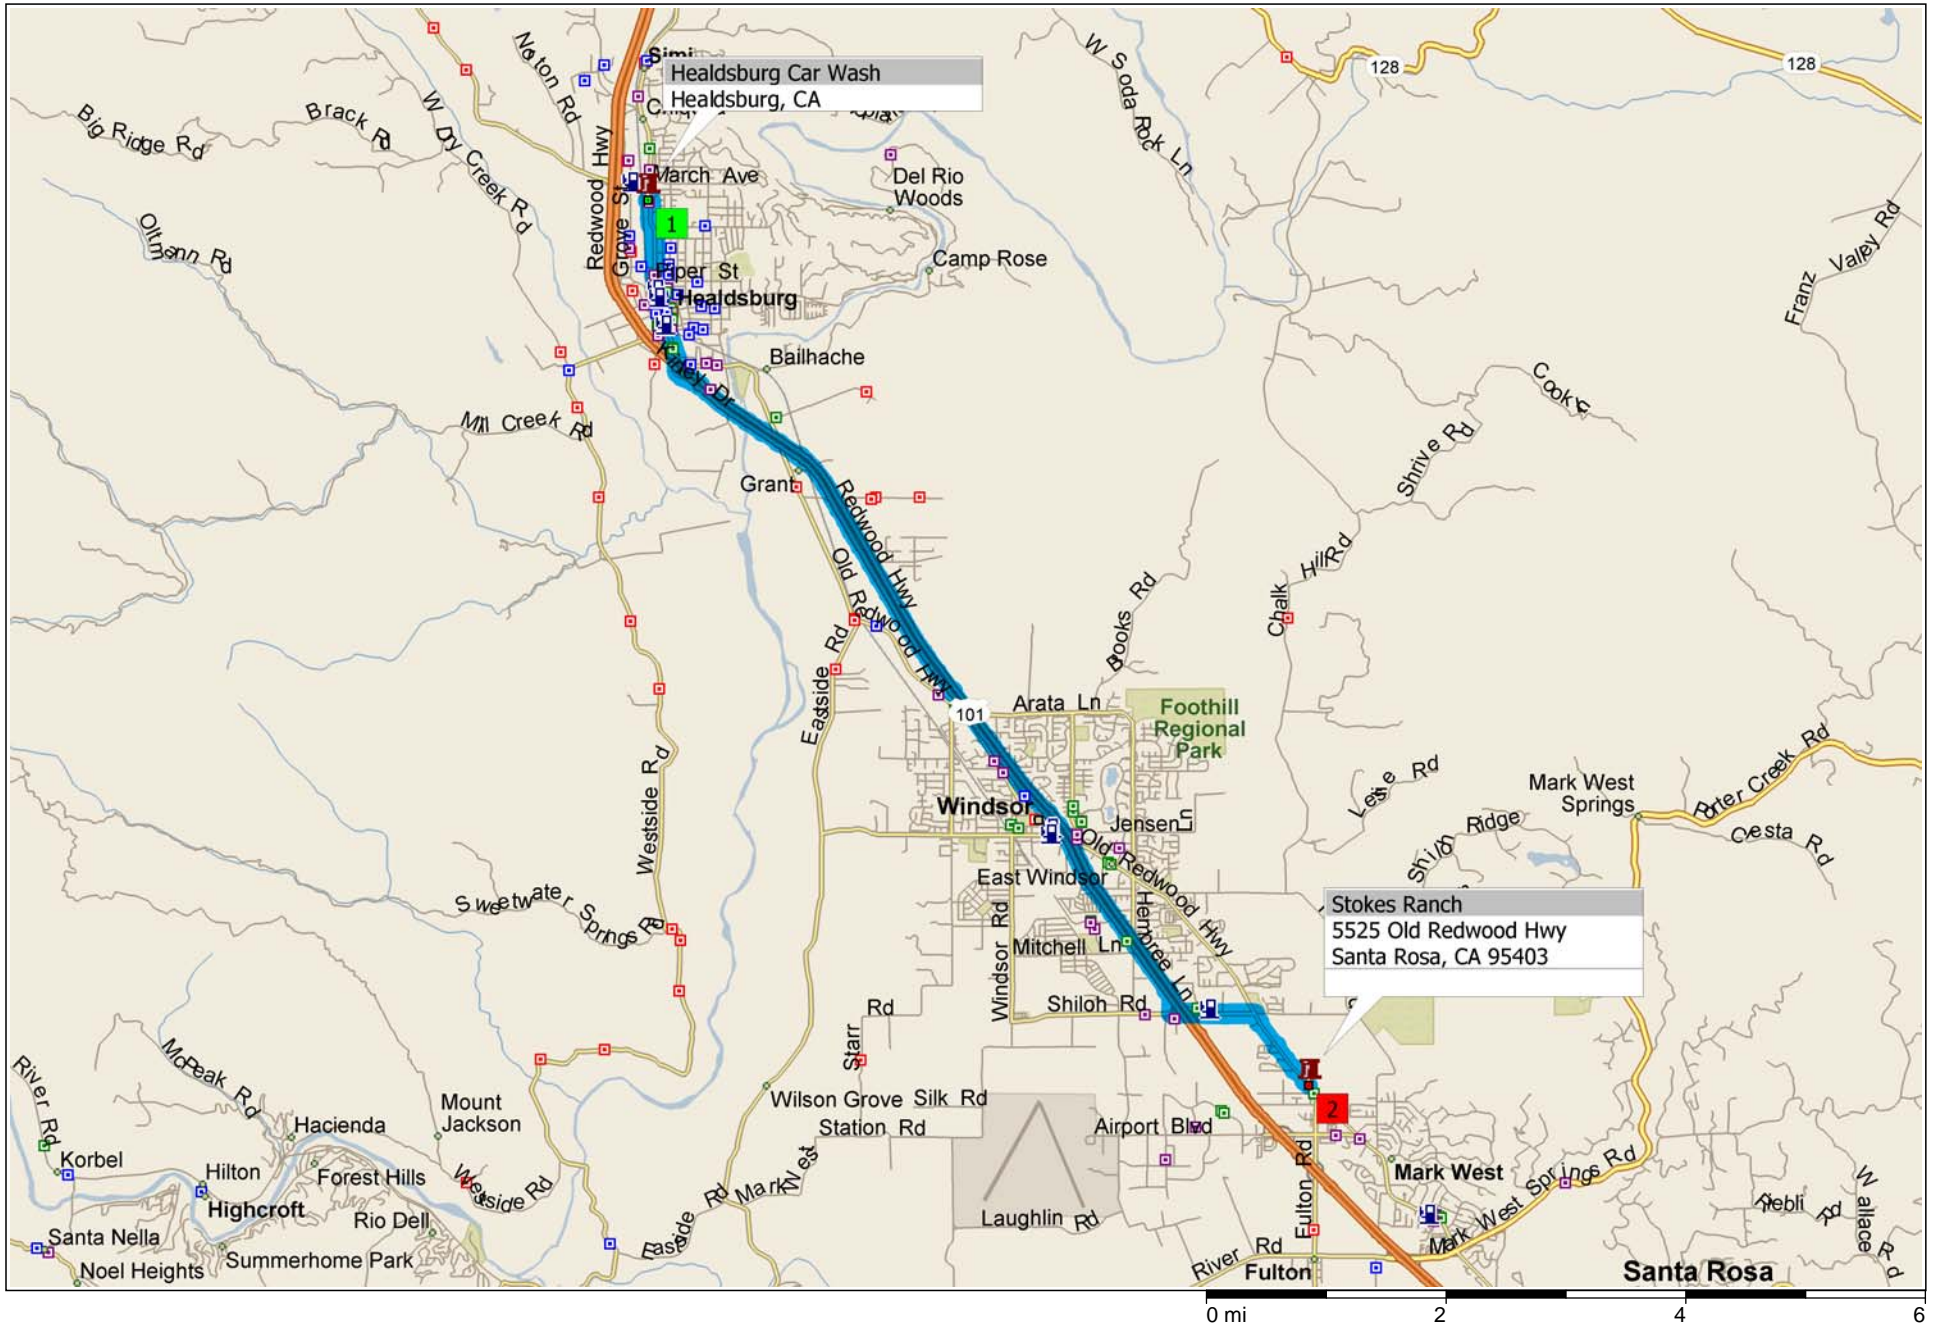

# Healdsburg Car Wash

Copyright © and (P) 1988–2008 Microsoft Corporation and/or its suppliers. All rights reserved. <http://www.microsoft.com/mappoint/>  
Certain mapping and direction data © 2008 NAVTEQ. All rights reserved. The Data for areas of Canada includes information taken with permission from Canadian authorities, including: © Her Majesty the Queen in Right of Canada, © Queen's Printer for Ontario. NAVTEQ and NAVTEQ ON BOARD are trademarks of NAVTEQ. © 2008 Tele Atlas North America, Inc. All rights reserved. Tele Atlas and Tele Atlas North America are trademarks of Tele Atlas, Inc. © 2008 by Applied Geographic Systems. All rights reserved.