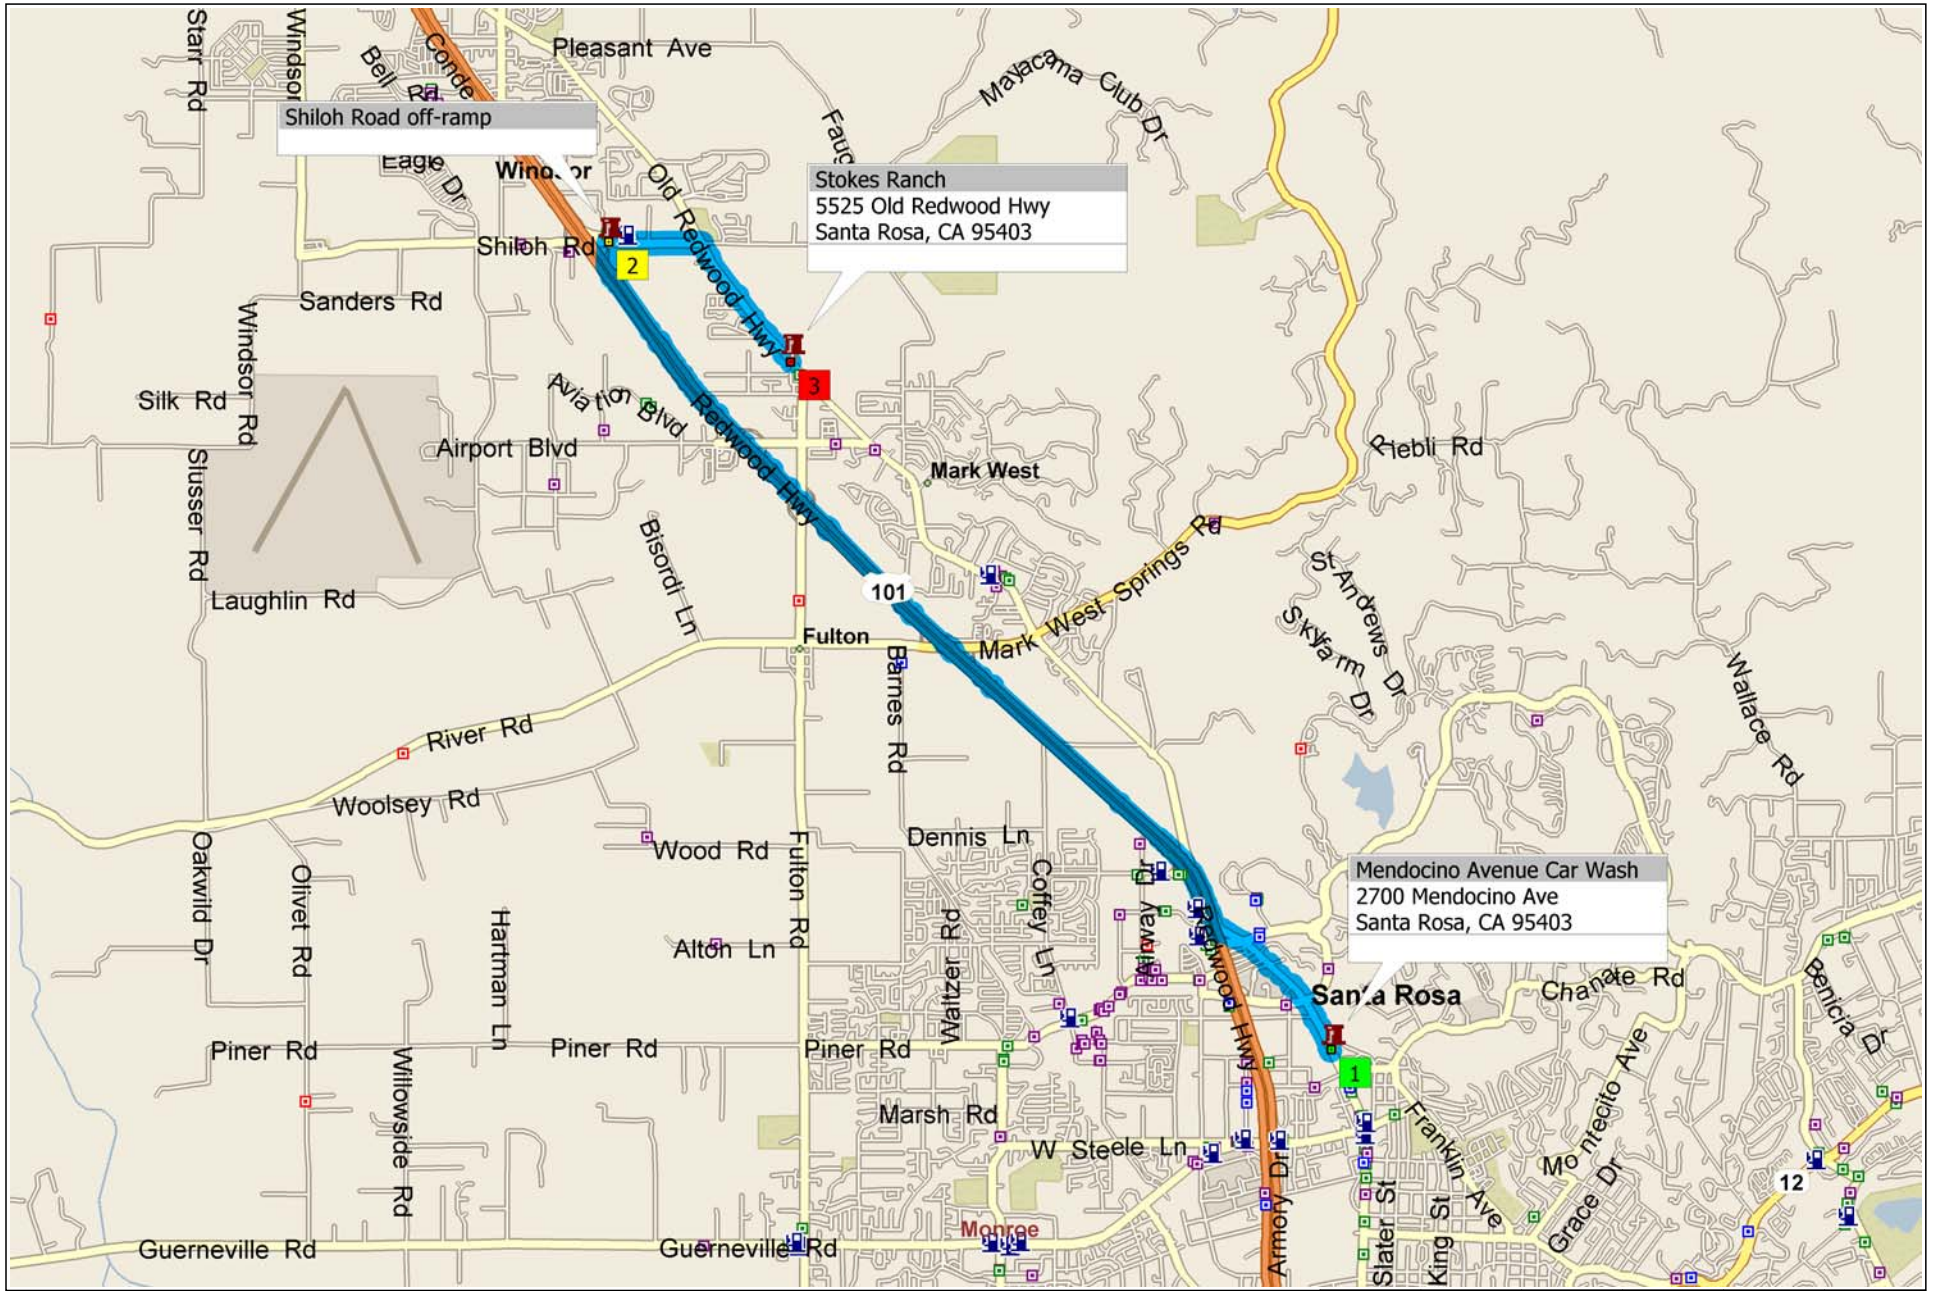

Mendocino Ave Car Wash

Copyright © and (P) 1988–2008 Microsoft Corporation and/or its suppliers. All rights reserved. <http://www.microsoft.com/mappoint/>
Certain mapping and direction data © 2008 NAVTEQ. All rights reserved. The Data for areas of Canada includes information taken with permission from Canadian authorities, including: © Her Majesty the Queen in Right of Canada, © Queen's Printer for Ontario. NAVTEQ and NAVTEQ ON BOARD are trademarks of NAVTEQ. © 2008 Tele Atlas North America, Inc. All rights reserved. Tele Atlas and Tele Atlas North America are trademarks of Tele Atlas, Inc. © 2008 by Applied Geographic Systems. All rights reserved.