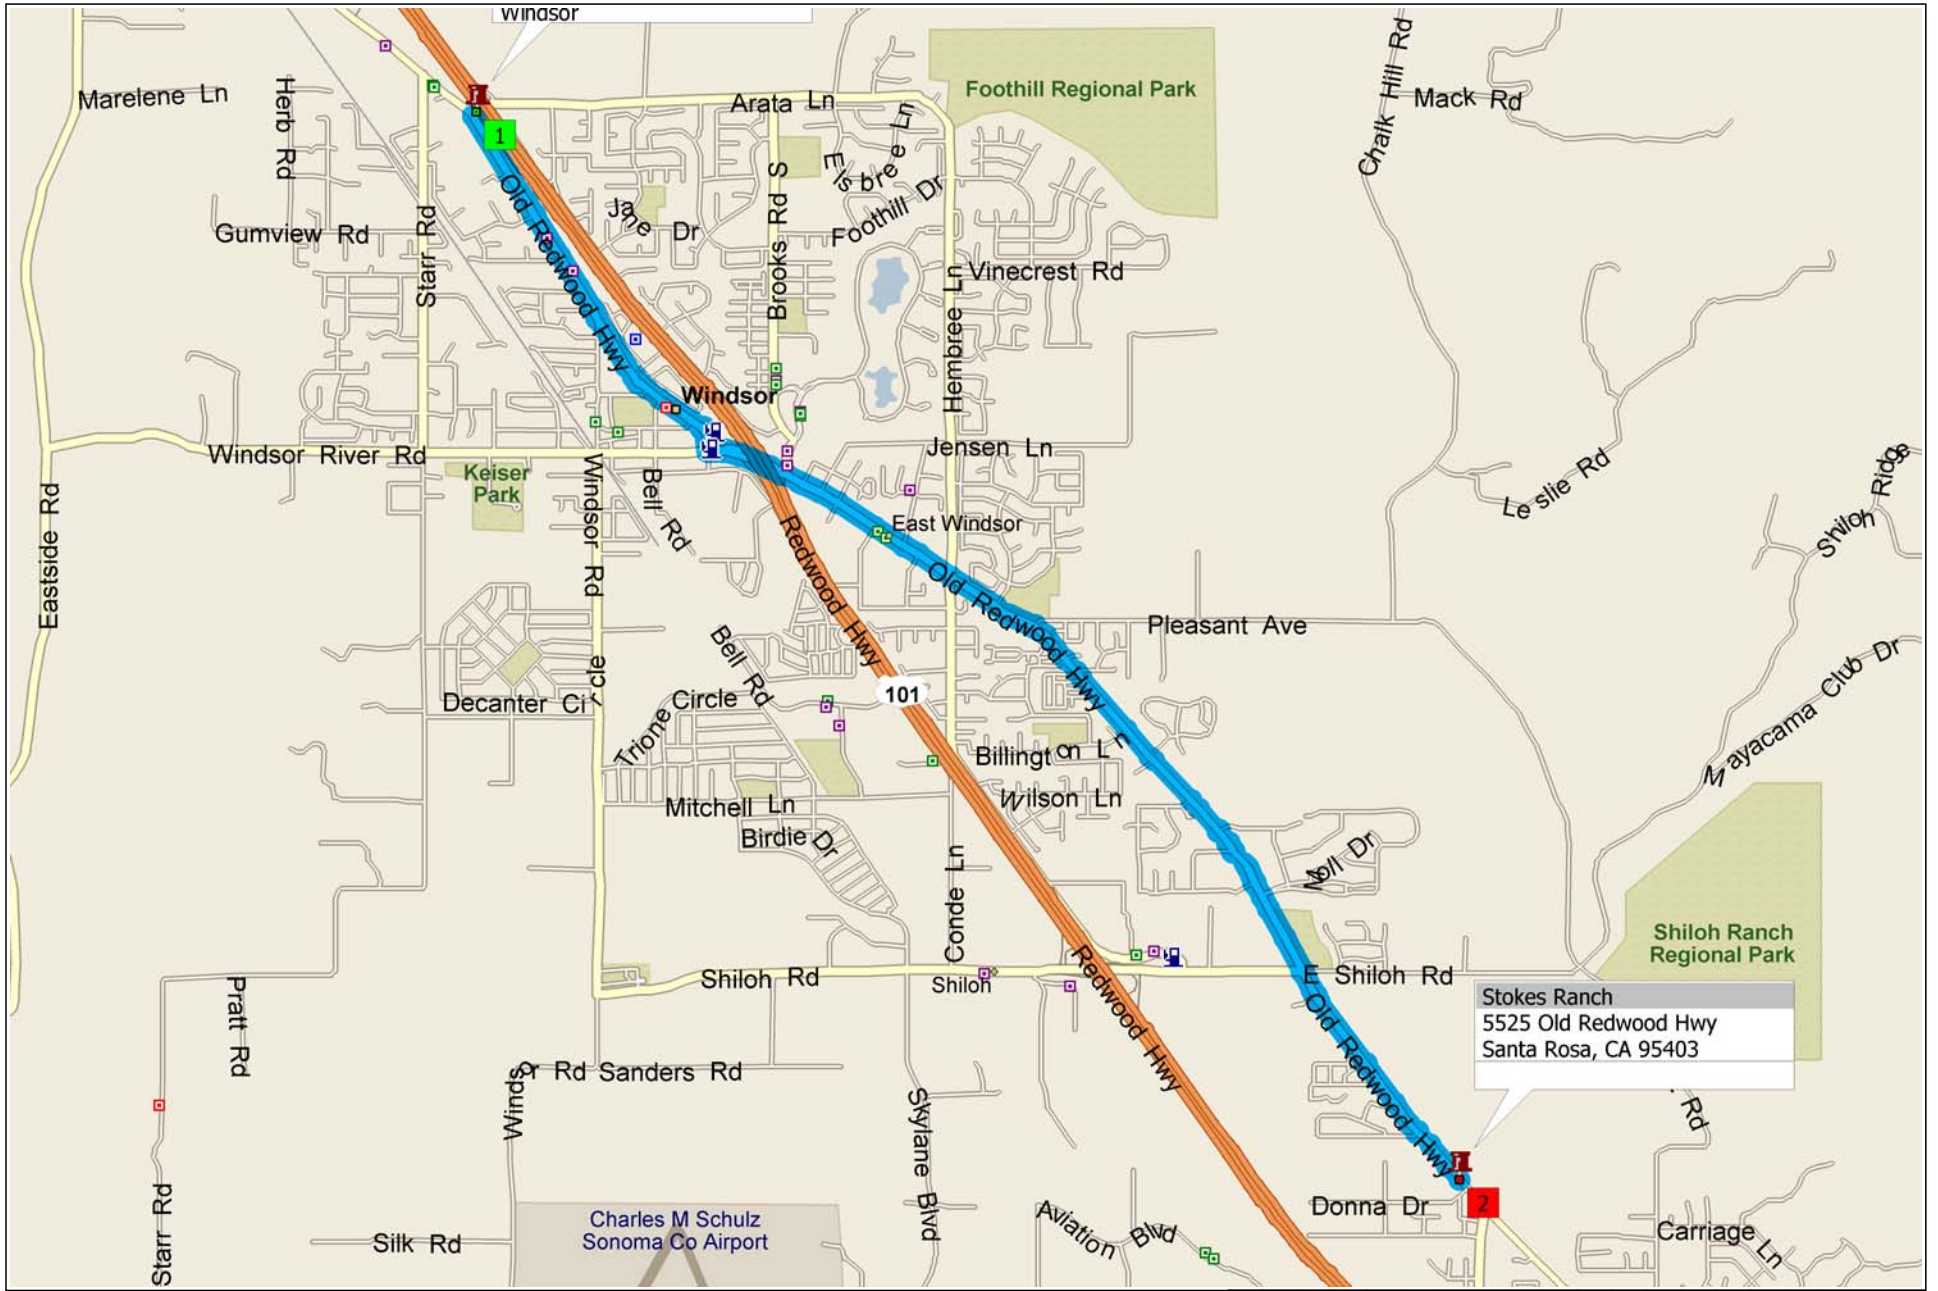

Windsor Car Wash

Copyright © and (P) 1988–2008 Microsoft Corporation and/or its suppliers. All rights reserved. <http://www.microsoft.com/mappoint/>
Certain mapping and direction data © 2008 NAVTEQ. All rights reserved. The Data for areas of Canada includes information taken with permission from Canadian authorities, including: © Her Majesty the Queen in Right of Canada, © Queen's Printer for Ontario. NAVTEQ and NAVTEQ ON BOARD are trademarks of NAVTEQ. © 2008 Tele Atlas North America, Inc. All rights reserved. Tele Atlas and Tele Atlas North America are trademarks of Tele Atlas, Inc. © 2008 by Applied Geographic Systems. All rights reserved.